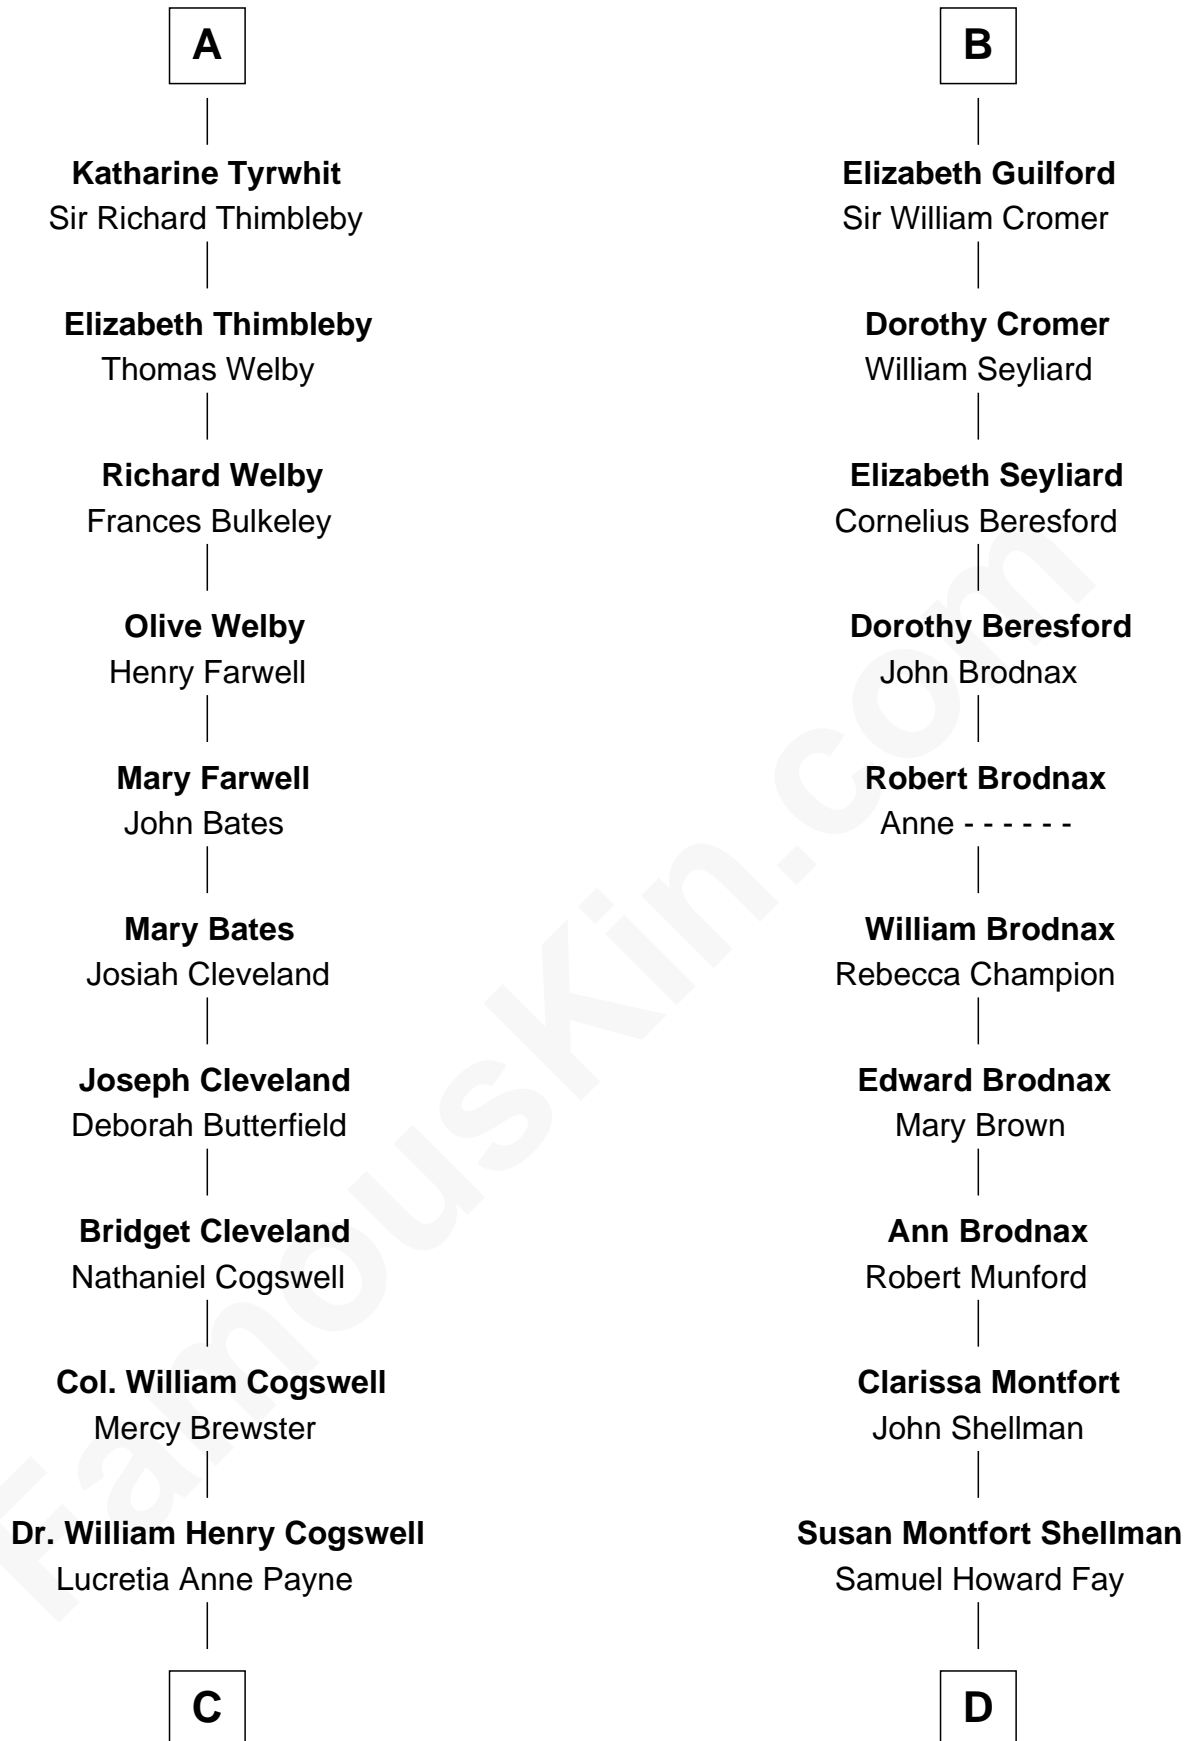

FamousKin.com
Relationship Chart of
Thomas Pynchon
American Novelist

20th cousin 1 time removed of

George W. Bush
43rd U.S. President

Sir Robert de Holland
 Maude la Zouche

Elizabeth de Holland
 Sir Henry FitzRoger

John FitzRoger
 Alice - - - - -

Elizabeth FitzRoger
 Sir John Bonville

Sir William Bonville
 Margaret Grey

Elizabeth Bonville
 William Talboys

Sir Robert Talboys
 Elizabeth Heron

Maud Talboys
 Sir Robert Tyrwhit

A

Margaret de Holland
 Sir John de la Warre

Roger de la Warre
 Eleanor Mowbray

Joan de la Warre
 Sir Thomas West

Sir Reynold West
 Margaret Thorley

Sir Richard West
 Katherine Hungerford

Sir Thomas West
 Eleanor Copley

Barbara West
 Sir John Guilford

B

C

Annie Payne Cogswell

William Lyon Pynchon

William Henry Chichele Pynchon

Carrie Susan Moyses

Thomas Ruggles Pynchon