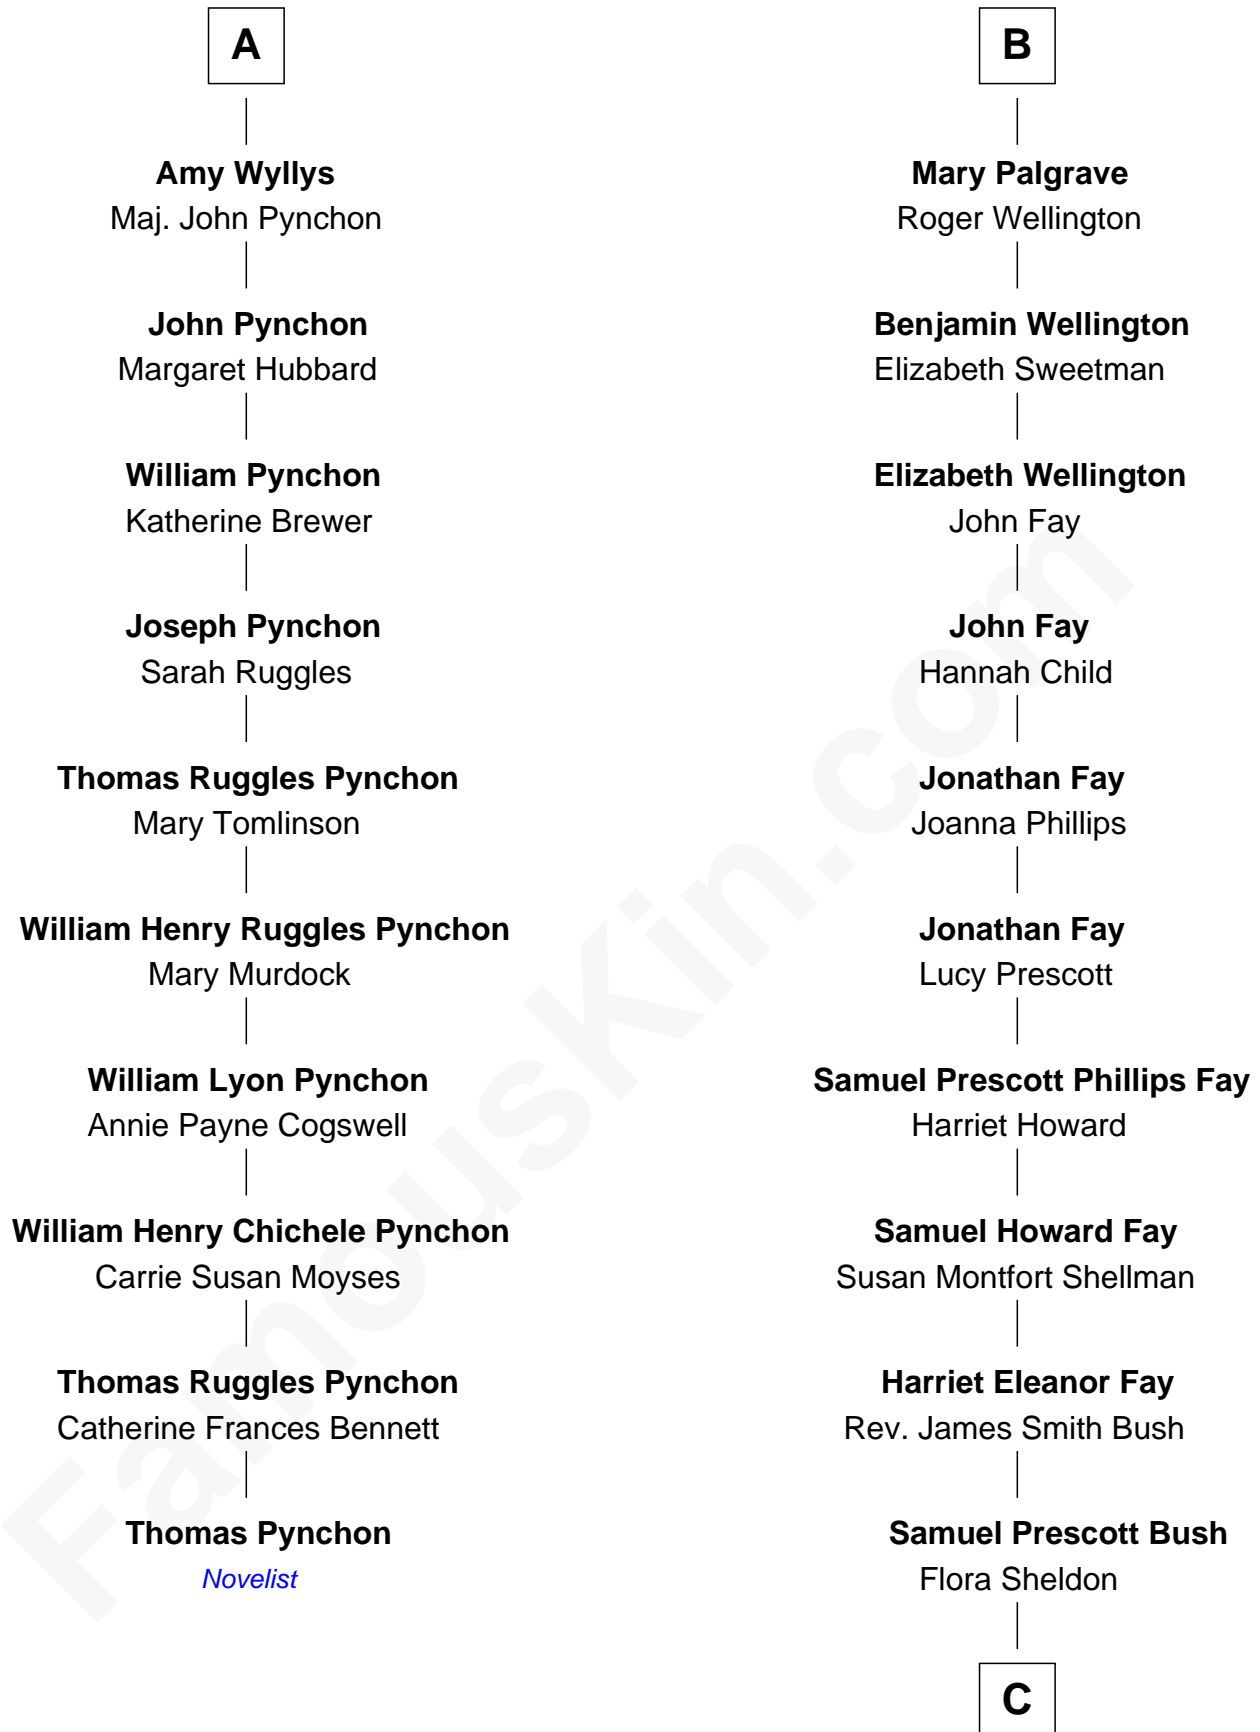

FamousKin.com
Relationship Chart of
Thomas Pynchon
American Novelist

16th cousin 3 times removed of

George W. Bush
43rd U.S. President

Sir Robert Goushill
 Elizabeth Fitzalan

C

Prescott Sheldon Bush

Dorothy Wear Walker

George Herbert Walker Bush

Barbara Pierce

George W. Bush

43rd U.S. President

FamousKin.com