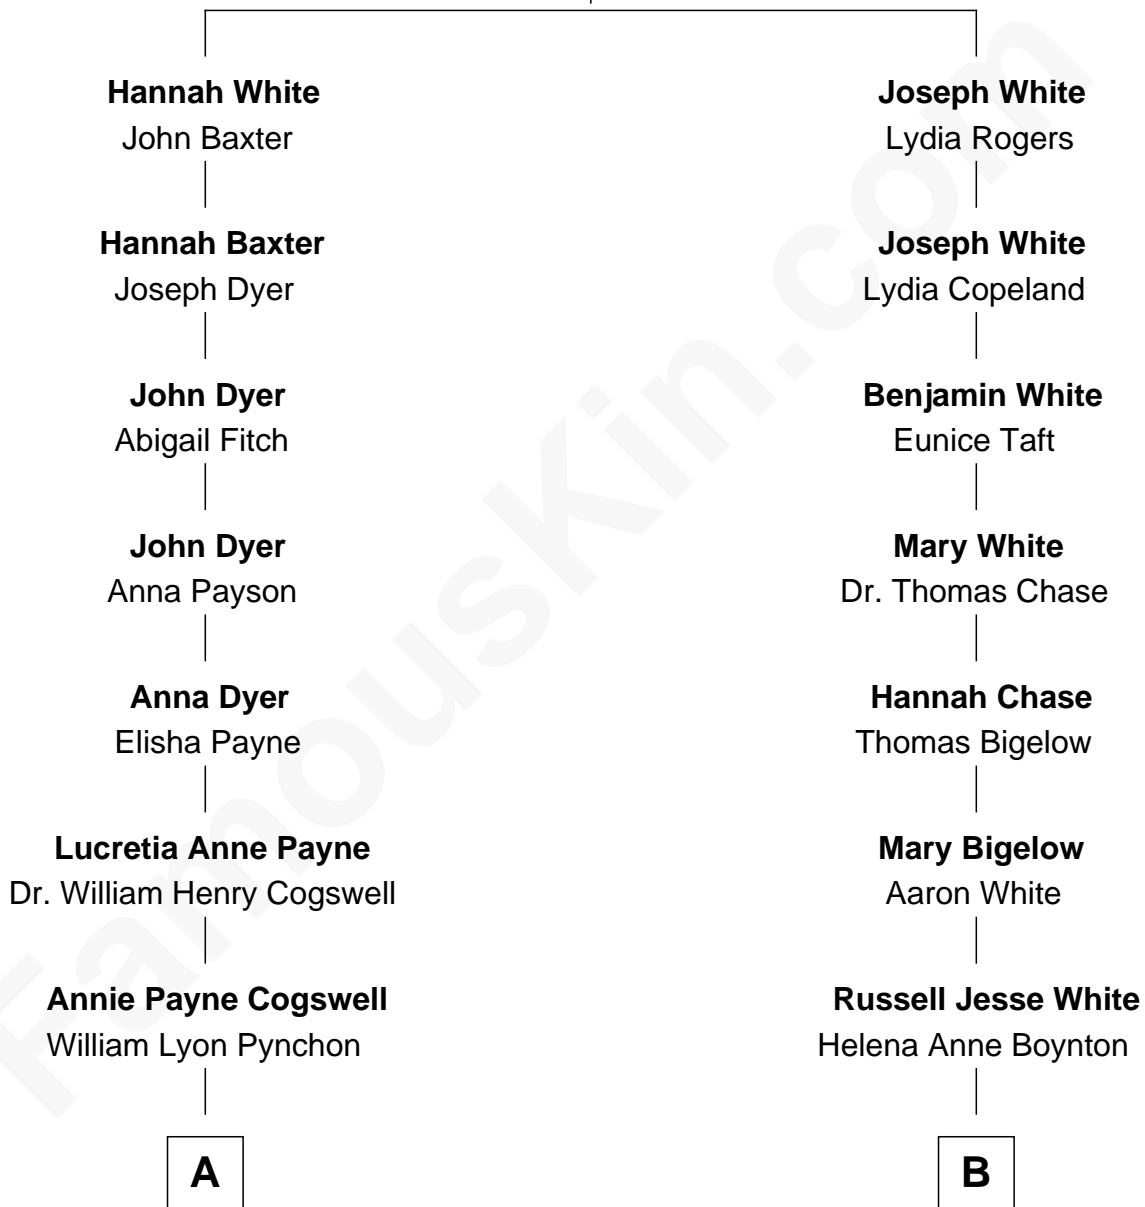

FamousKin.com Relationship Chart of

Thomas Pynchon

American Novelist

9th cousin of

Vincent Price

Movie Actor

Thomas White

Mary Pratt

A

William Henry Chichele Pynchon

Carrie Susan Moyses

Thomas Ruggles Pynchon

Catherine Frances Bennett

Thomas Pynchon

Novelist

B