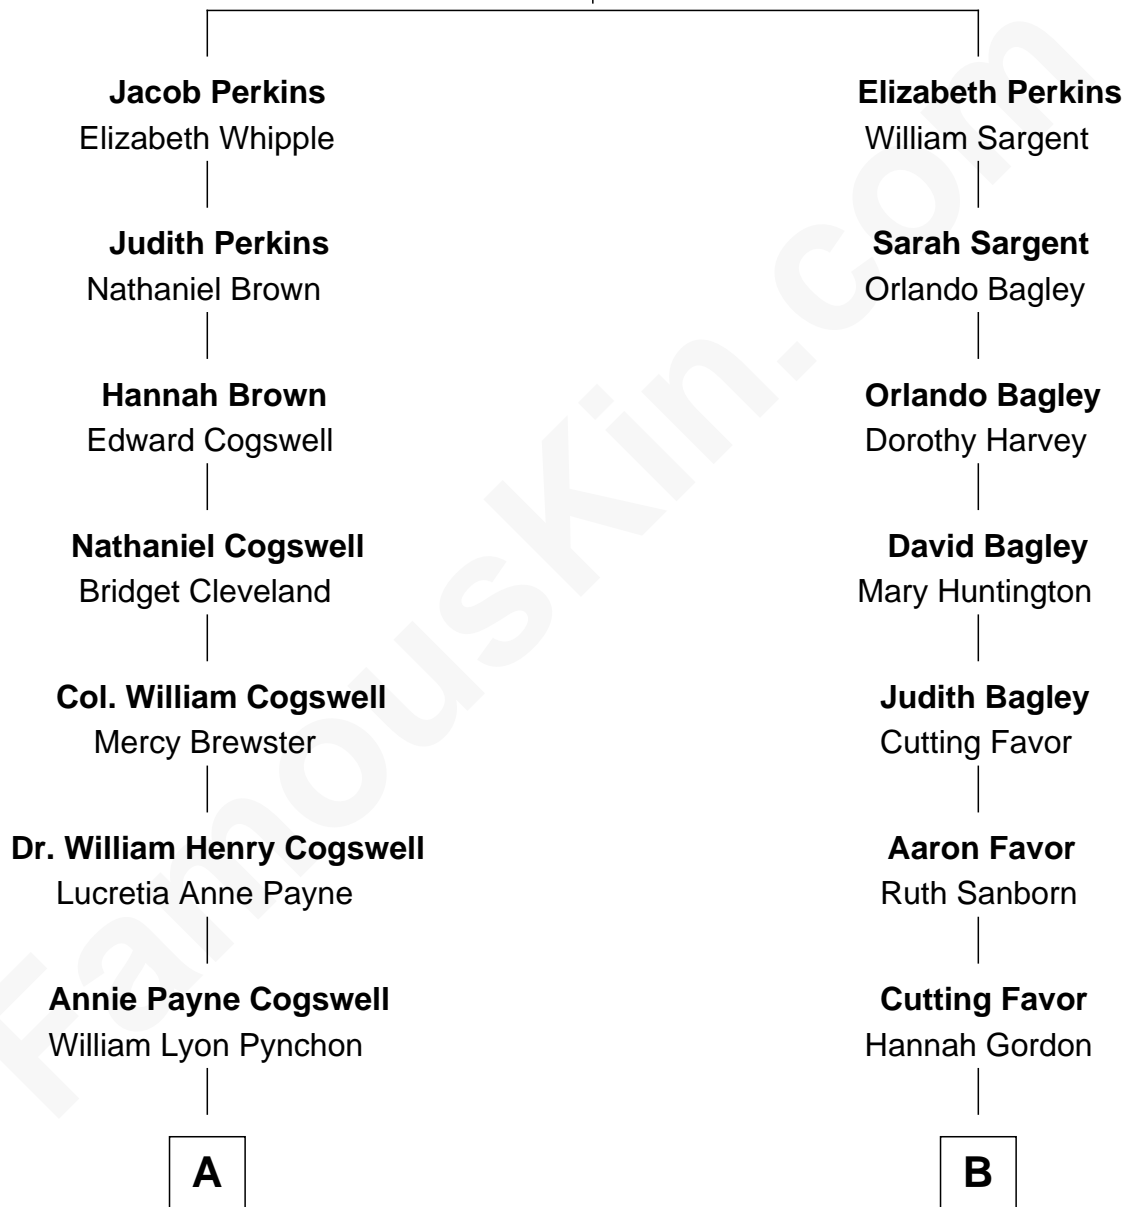

FamousKin.com

Relationship Chart of

Thomas Pynchon

American Novelist

9th cousin 1 time removed of

Bette Davis
Movie Actress

John Perkins
Judith Gater

A

William Henry Chichele Pynchon

Carrie Susan Moyses

Thomas Ruggles Pynchon

Catherine Frances Bennett

Thomas Pynchon

Novelist

B

Jacob Gordon Favor

Augusta Freeman

William Aaron Favor

Harriet Eugenia Thompson

Ruth Augusta Favor

Harlow Morrell Davis

Bette Davis

Movie Actress