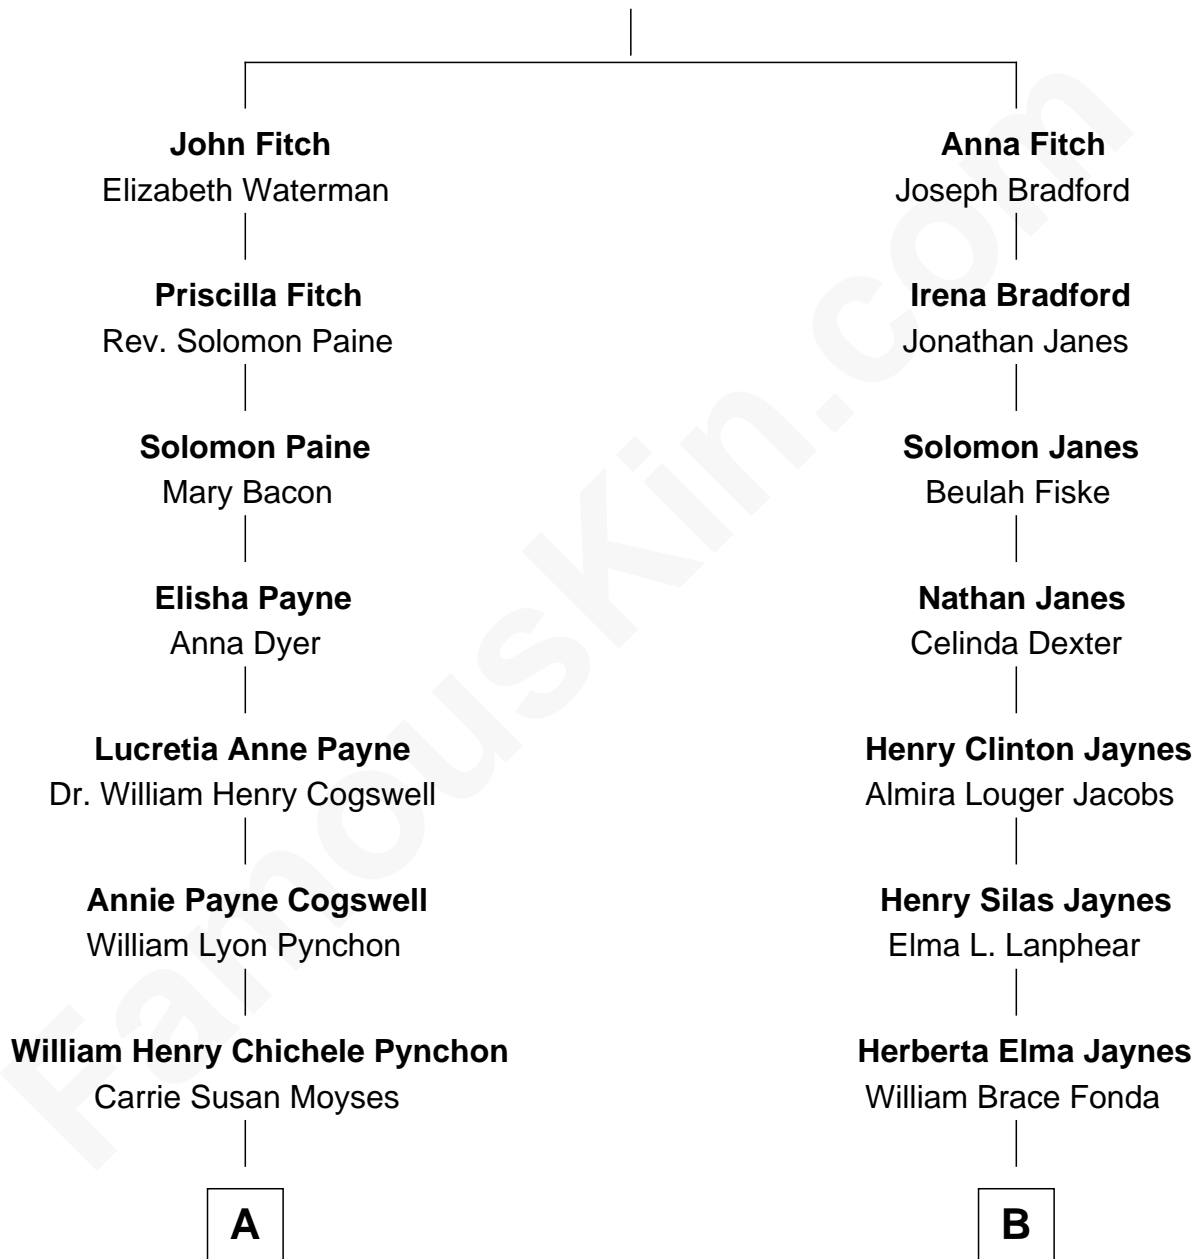

# FamousKin.com

## Relationship Chart of

**Thomas Pynchon**

*American Novelist*

8th cousin of

**Jane Fonda**

*Movie Actress*

**Rev. James Fitch**

Priscilla Mason

**A**

**Thomas Ruggles Pynchon**  
Catherine Frances Bennett

**Thomas Pynchon**  
*Novelist*

**B**

**Henry Jaynes Fonda**  
Frances Ford Seymour

**Jane Fonda**  
*Movie Actress*

FamousKin.com