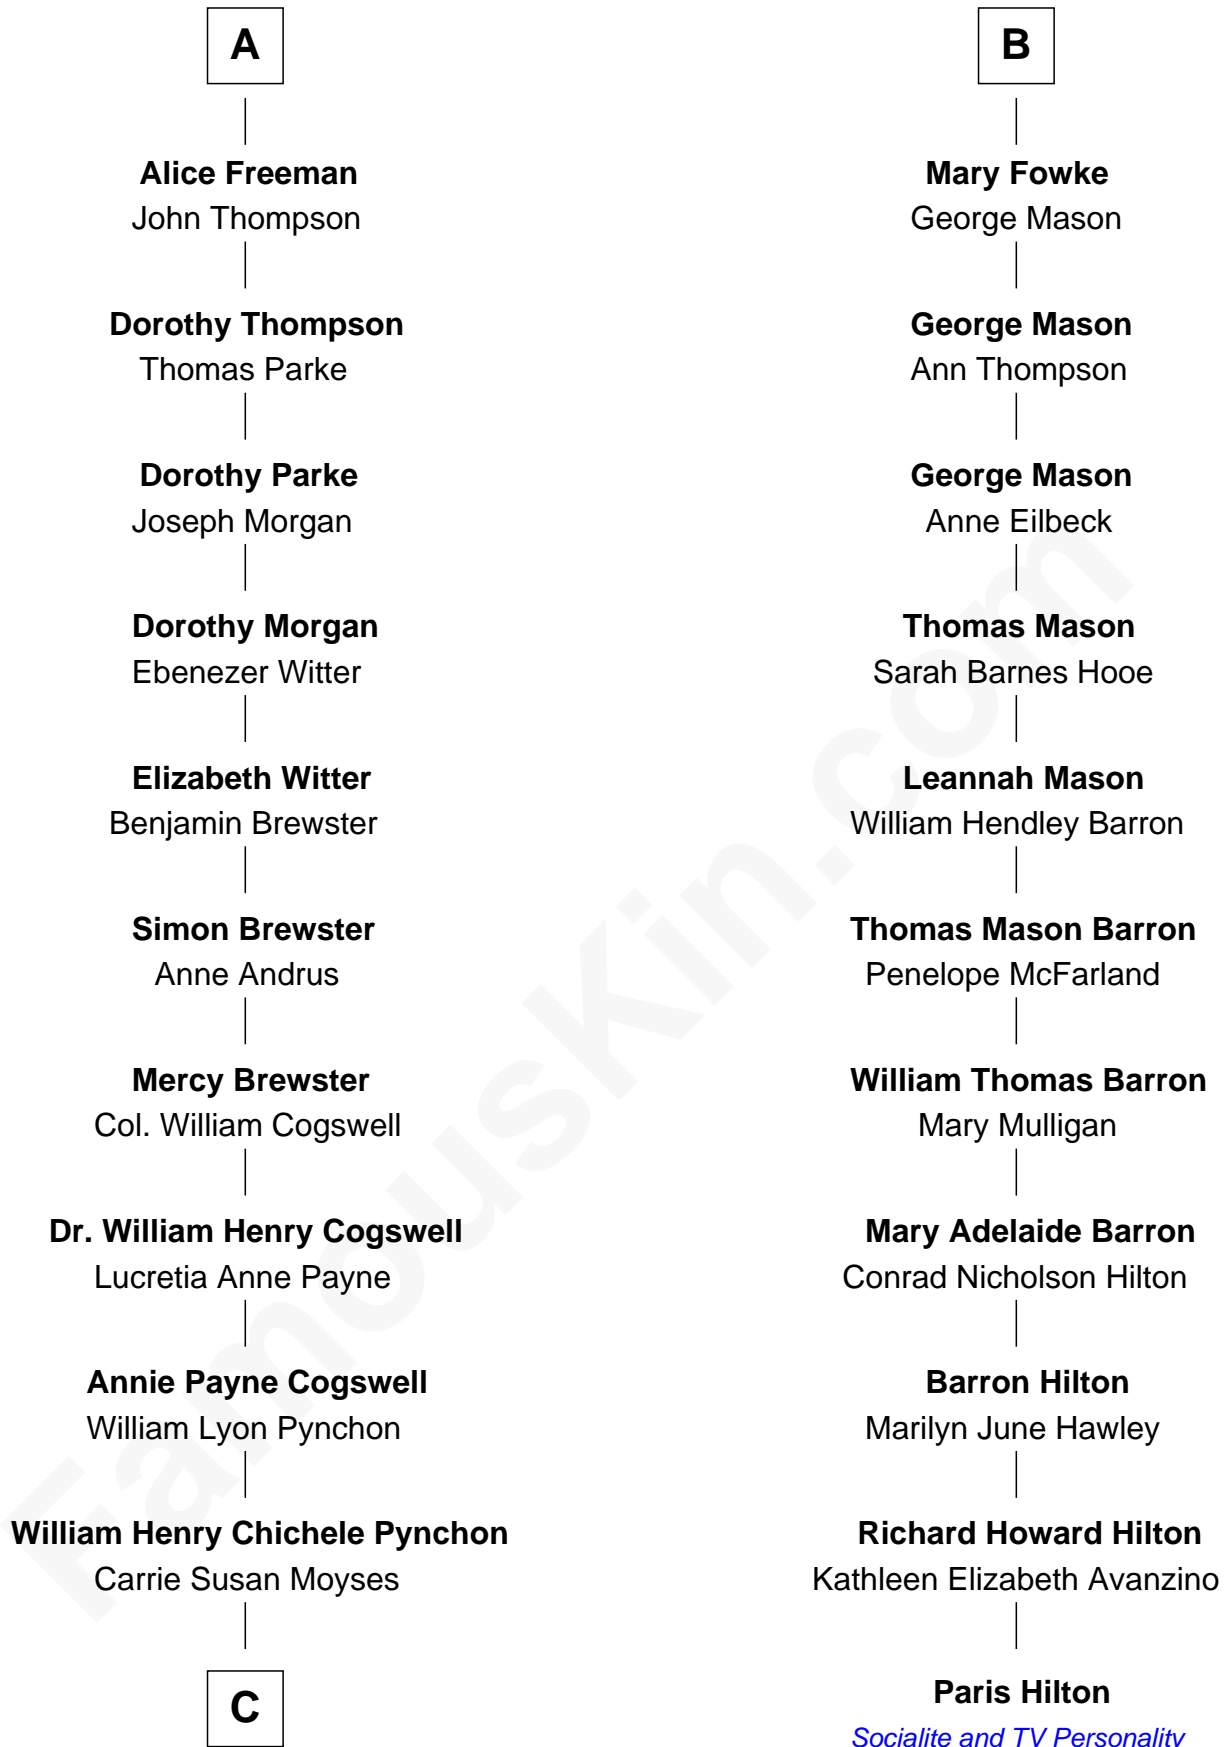

FamousKin.com
Relationship Chart of
Thomas Pynchon
American Novelist

17th cousin 1 time removed of

Paris Hilton
Socialite and TV Personality

C

Thomas Ruggles Pynchon
Catherine Frances Bennett

Thomas Pynchon
Novelist

FamousKin.com