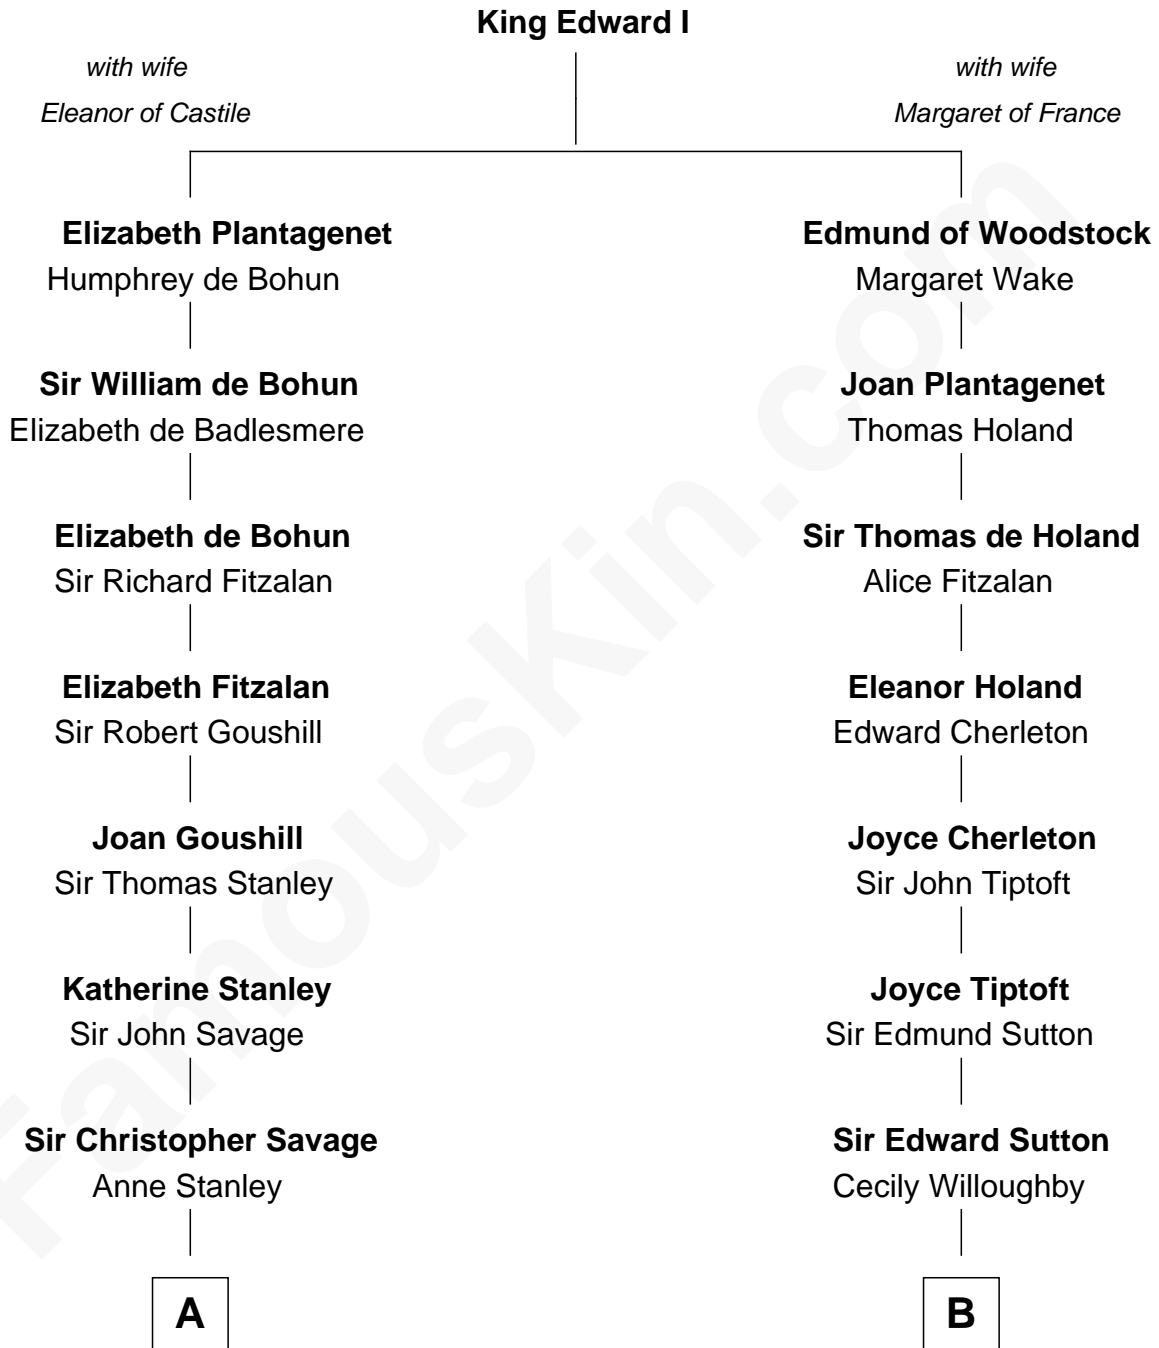

FamousKin.com  
 Relationship Chart of  
**Thomas Pynchon**  
*American Novelist*

15th cousin 5 times removed of

**Bathsheba (Ruggles) Spooner**

*First woman executed for murder in U.S. by non-British government*

**C**

—  
**William Lyon Pynchon**

Annie Payne Cogswell

—  
**William Henry Chichele Pynchon**

Carrie Susan Moyses

—  
**Thomas Ruggles Pynchon**

Catherine Frances Bennett

—  
**Thomas Pynchon**