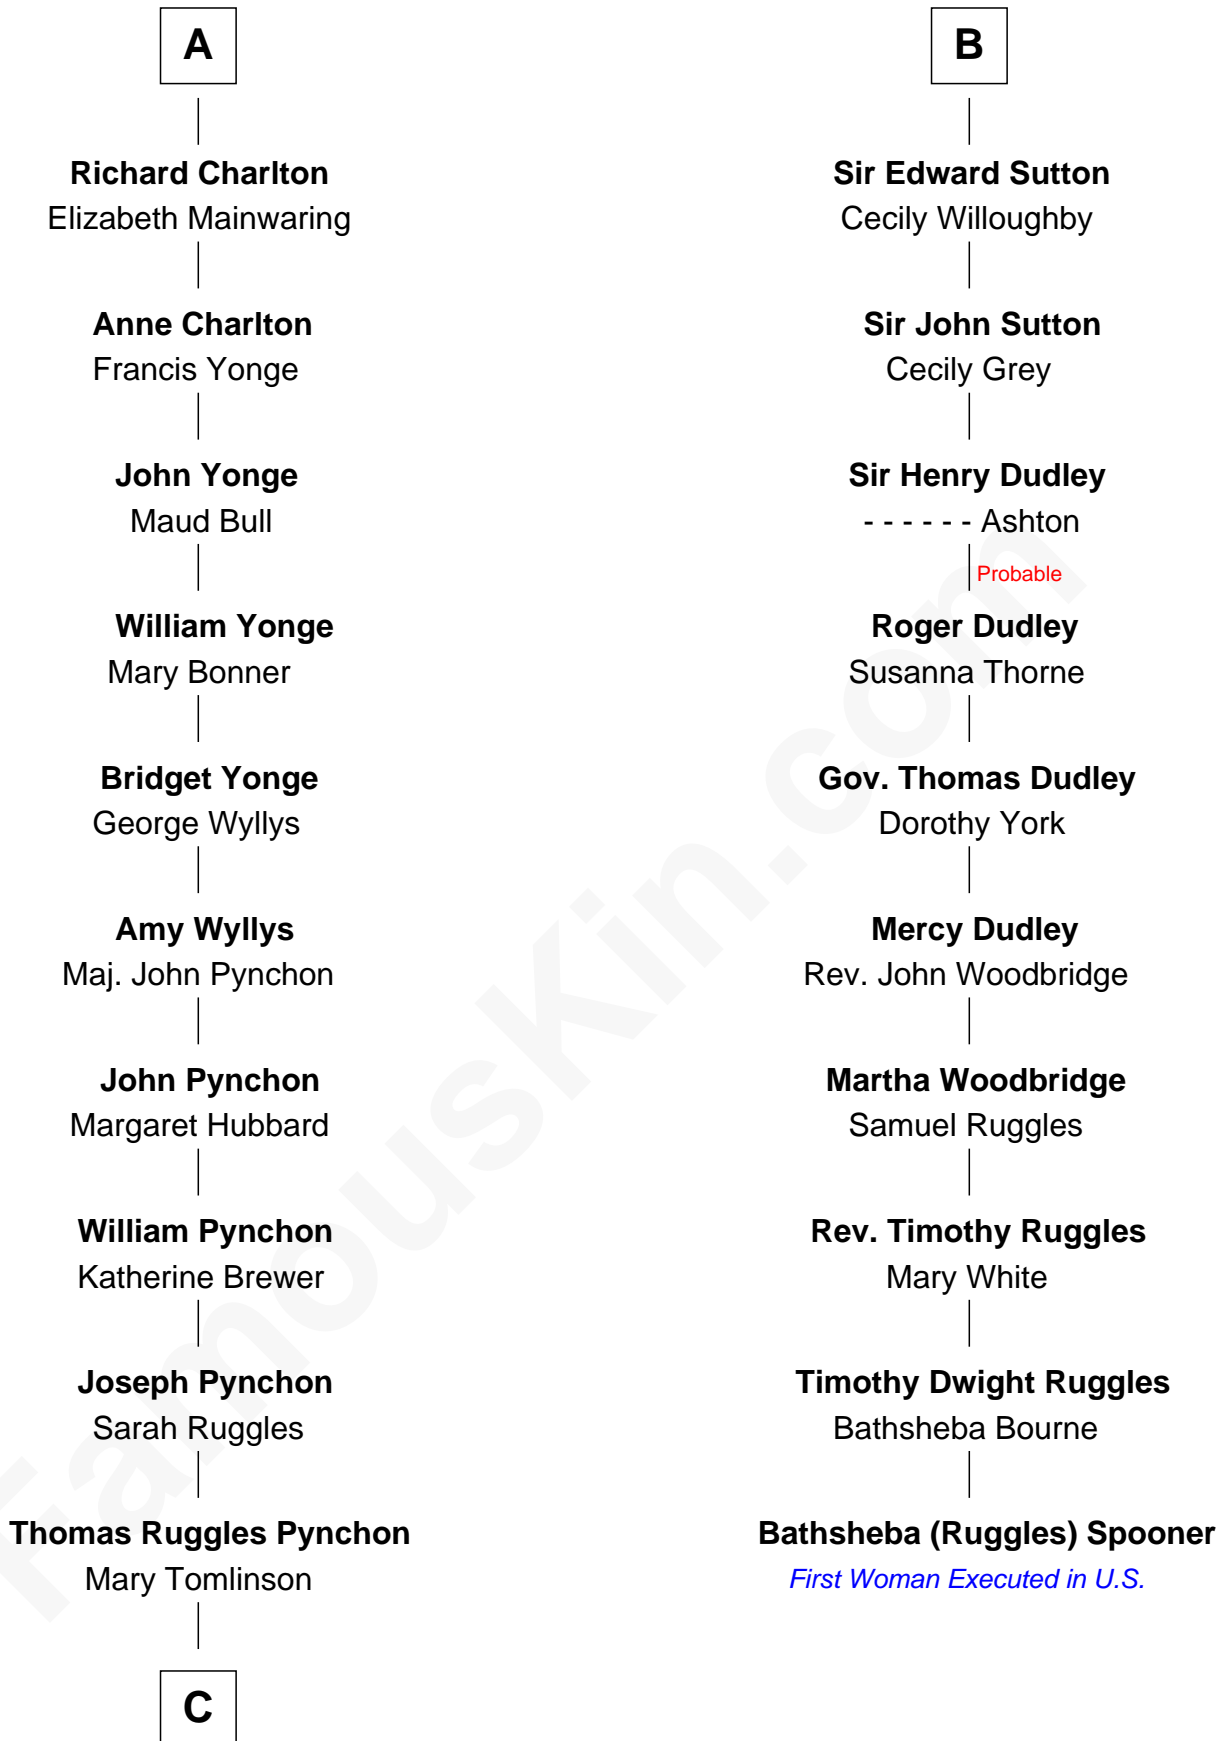

FamousKin.com
Relationship Chart of
Thomas Pynchon
American Novelist

16th cousin 5 times removed of

Bathsheba (Ruggles) Spooner

First woman executed for murder in U.S. by non-British government

C

William Henry Ruggles Pynchon

Mary Murdock

William Lyon Pynchon

Annie Payne Cogswell

William Henry Chichele Pynchon

Carrie Susan Moyses

Thomas Ruggles Pynchon

Catherine Frances Bennett

Thomas Pynchon