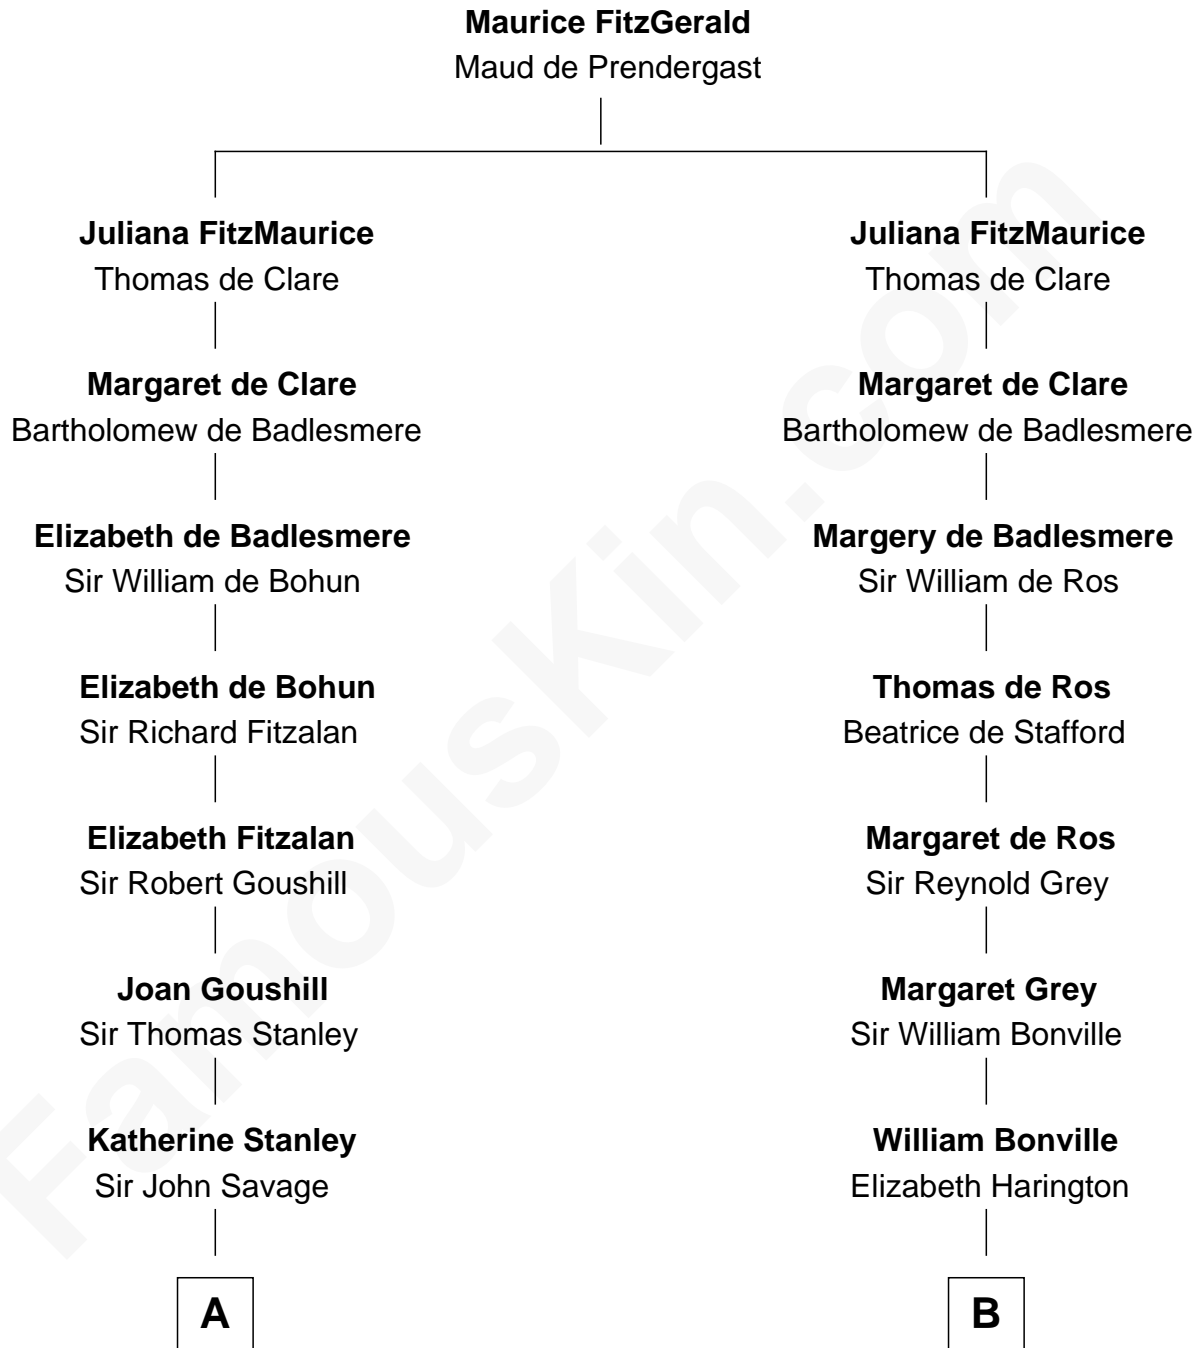

FamousKin.com

Relationship Chart of

Thomas Pynchon

American Novelist

17th cousin 4 times removed of

Bathsheba (Ruggles) Spooner

First woman executed for murder in U.S. by non-British government

C

William Henry Ruggles Pynchon

Mary Murdock

William Lyon Pynchon

Annie Payne Cogswell

William Henry Chichele Pynchon

Carrie Susan Moyses

Thomas Ruggles Pynchon

Catherine Frances Bennett