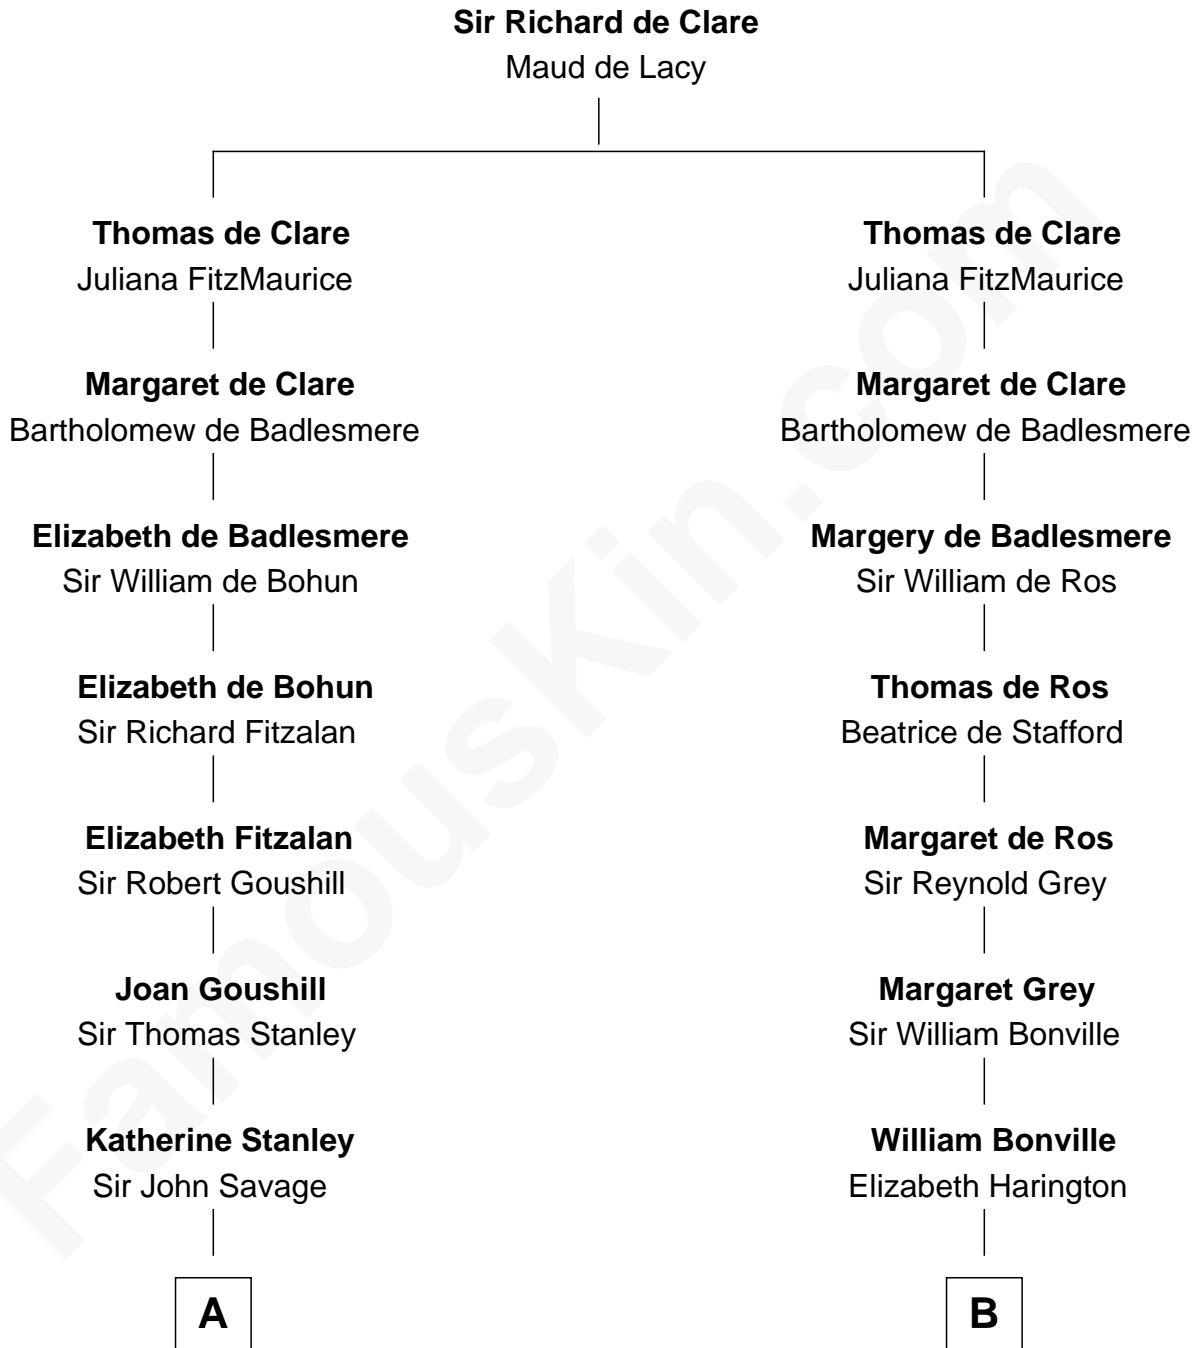

FamousKin.com
Relationship Chart of
Thomas Pynchon
American Novelist

17th cousin 4 times removed of

Bathsheba (Ruggles) Spooner

First woman executed for murder in U.S. by non-British government

C

William Henry Ruggles Pynchon

Mary Murdock

William Lyon Pynchon

Annie Payne Cogswell

William Henry Chichele Pynchon

Carrie Susan Moyses

Thomas Ruggles Pynchon

Catherine Frances Bennett

Thomas Pynchon