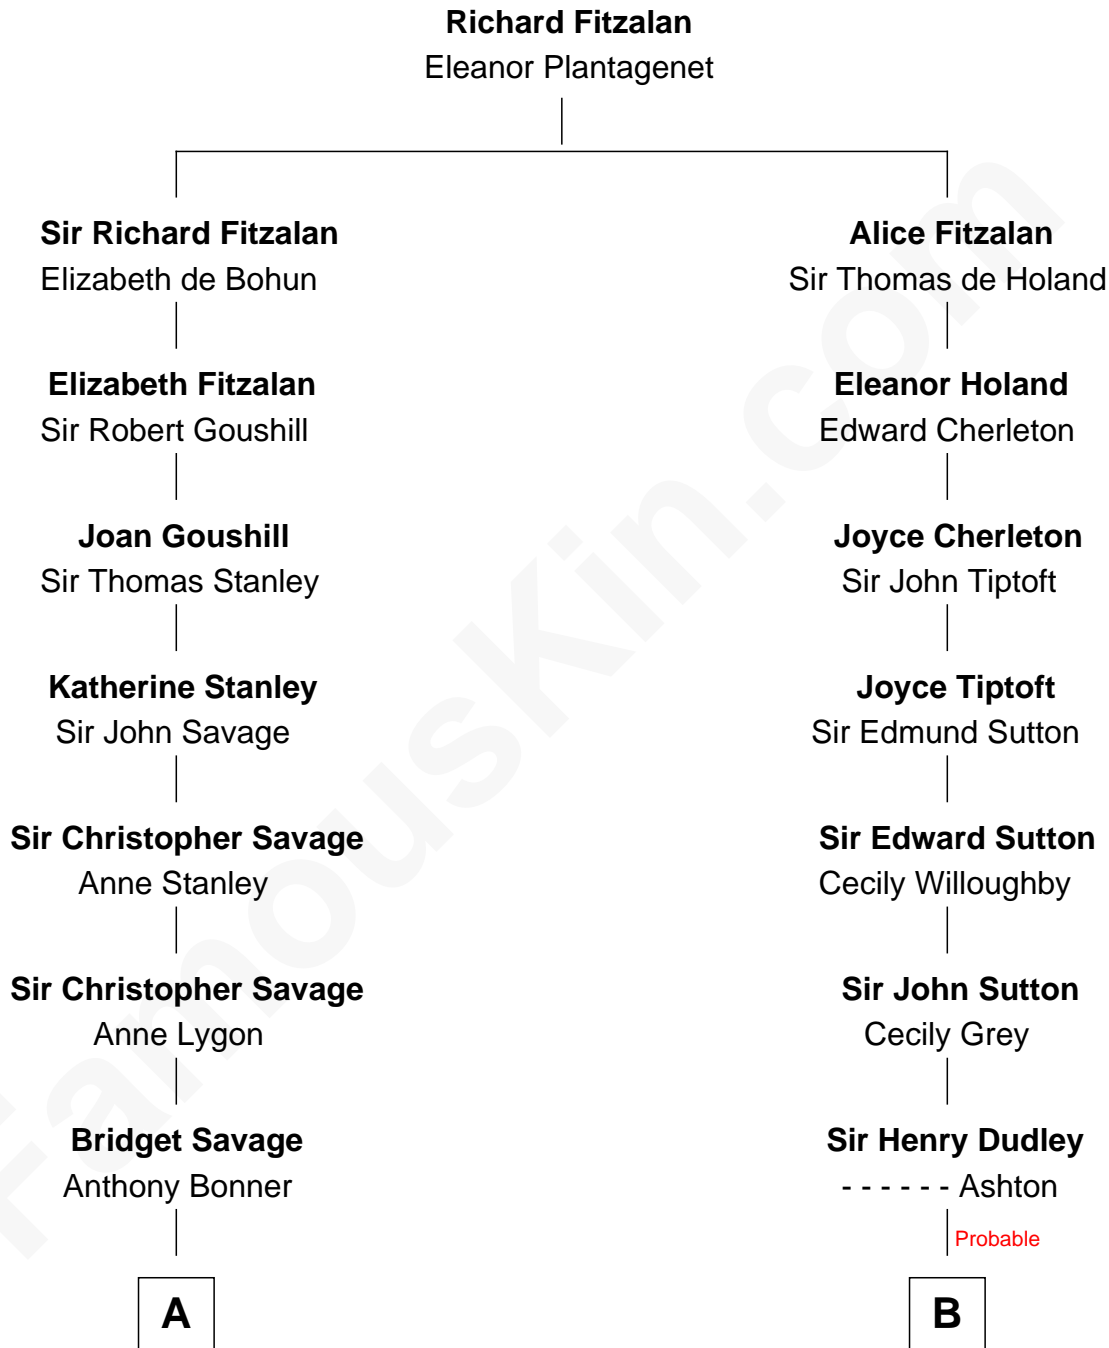

## Relationship Chart of

### Thomas Pynchon

American Novelist

13th cousin 5 times removed of

### Bathsheba (Ruggles) Spooner

First woman executed for murder in U.S. by non-British government

C

Thomas Ruggles Pynchon

Catherine Frances Bennett

Thomas Pynchon

*Novelist*

FamousKin.com