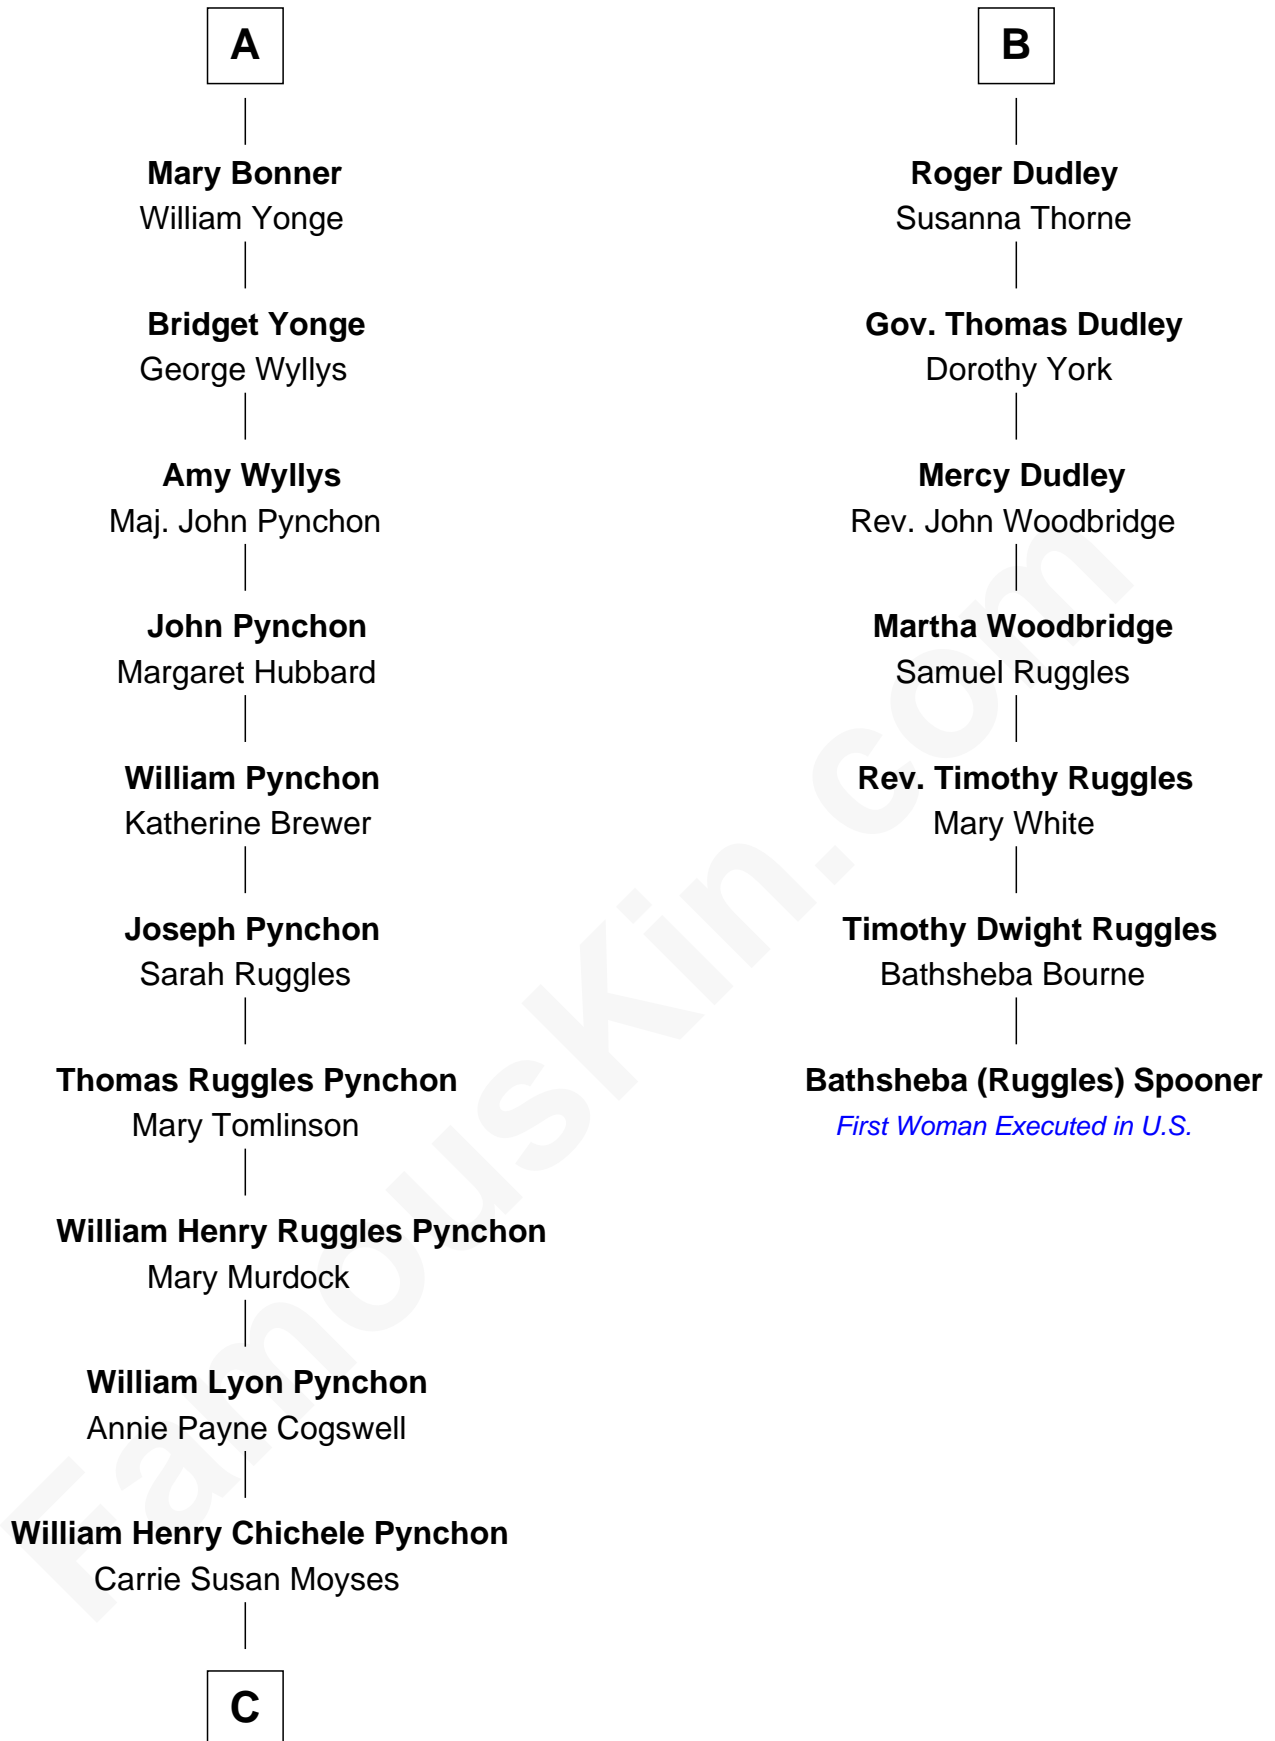

## Relationship Chart of

### Thomas Pynchon

American Novelist

13th cousin 5 times removed of

### Bathsheba (Ruggles) Spooner

First woman executed for murder in U.S. by non-British government

C

Thomas Ruggles Pynchon

Catherine Frances Bennett

Thomas Pynchon

*Novelist*

FamousKin.com