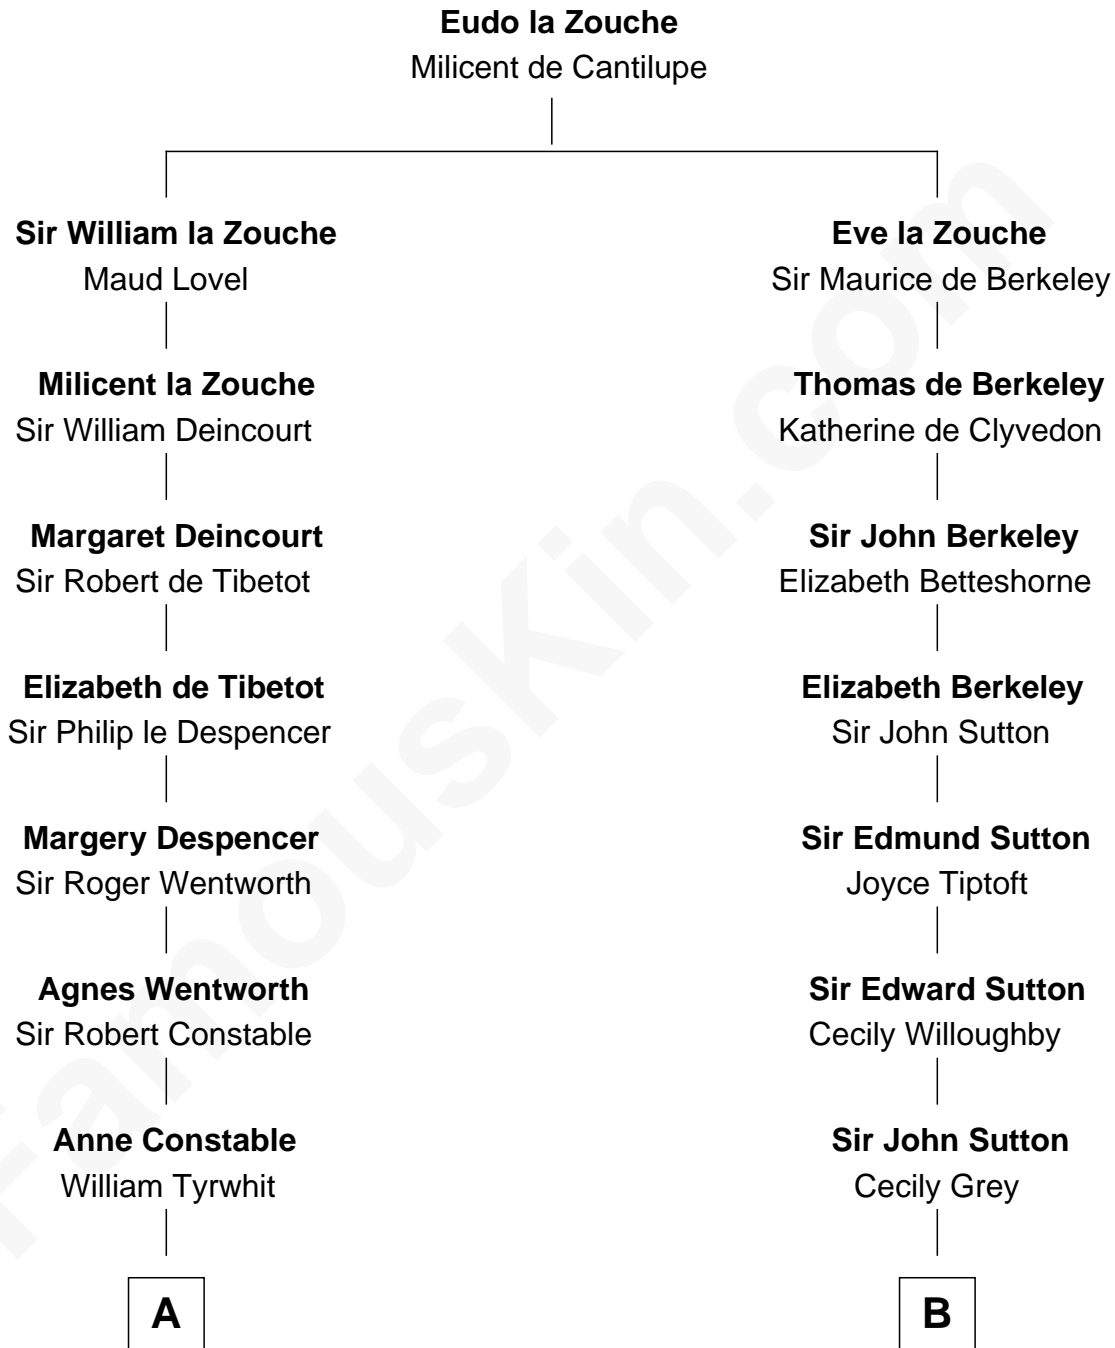

**FamousKin.com**  
**Relationship Chart of**  
**Thomas Pynchon**  
*American Novelist*

14th cousin 7 times removed of

**Bathsheba (Ruggles) Spooner**

*First woman executed for murder in U.S. by non-British government*

**C**

—  
**Dr. William Henry Cogswell**

Lucretia Anne Payne

—  
**Annie Payne Cogswell**

William Lyon Pynchon

—  
**William Henry Chichele Pynchon**

Carrie Susan Moyses

—  
**Thomas Ruggles Pynchon**