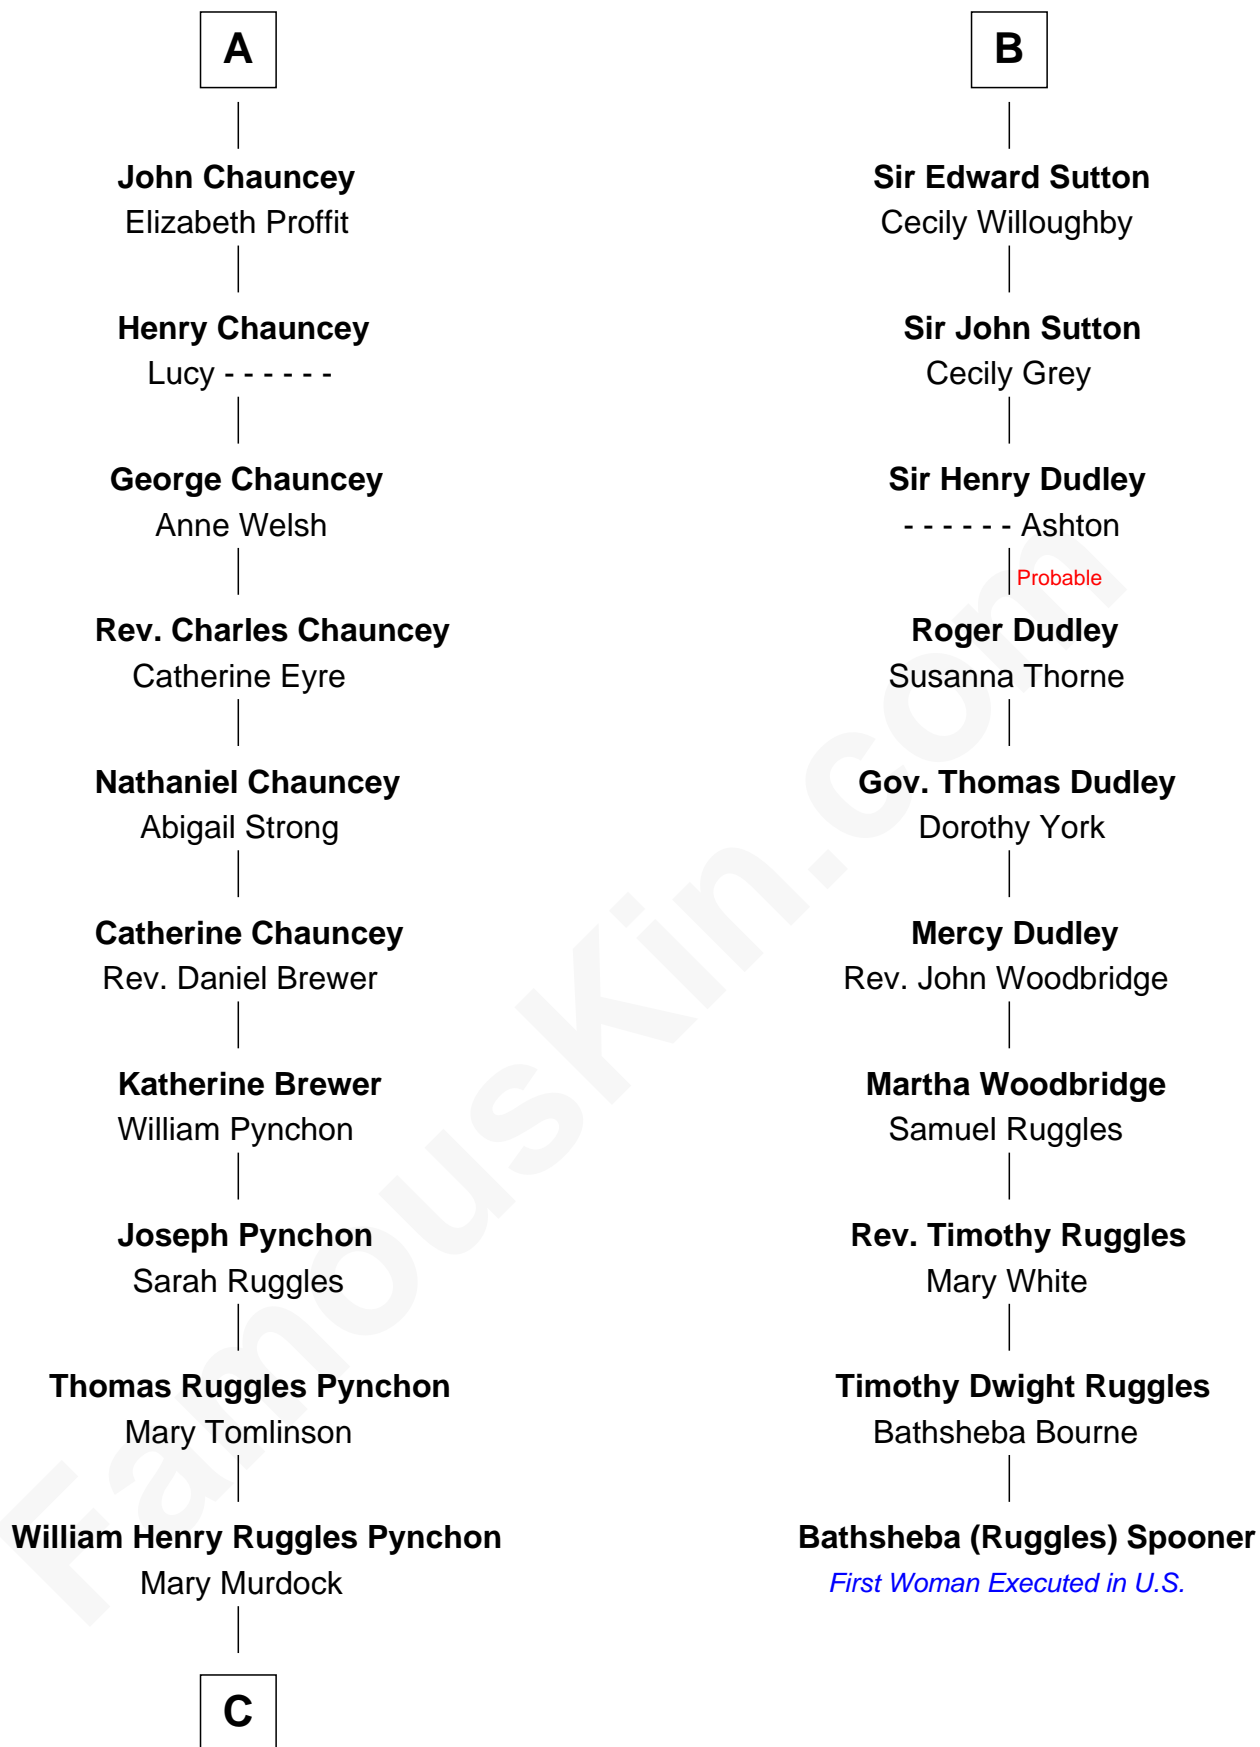

**FamousKin.com**  
**Relationship Chart of**  
**Thomas Pynchon**  
*American Novelist*

16th cousin 4 times removed of

**Bathsheba (Ruggles) Spooner**

*First woman executed for murder in U.S. by non-British government*

**C**

—  
**William Lyon Pynchon**

Annie Payne Cogswell

—  
**William Henry Chichele Pynchon**

Carrie Susan Moyses

—  
**Thomas Ruggles Pynchon**

Catherine Frances Bennett

—  
**Thomas Pynchon**