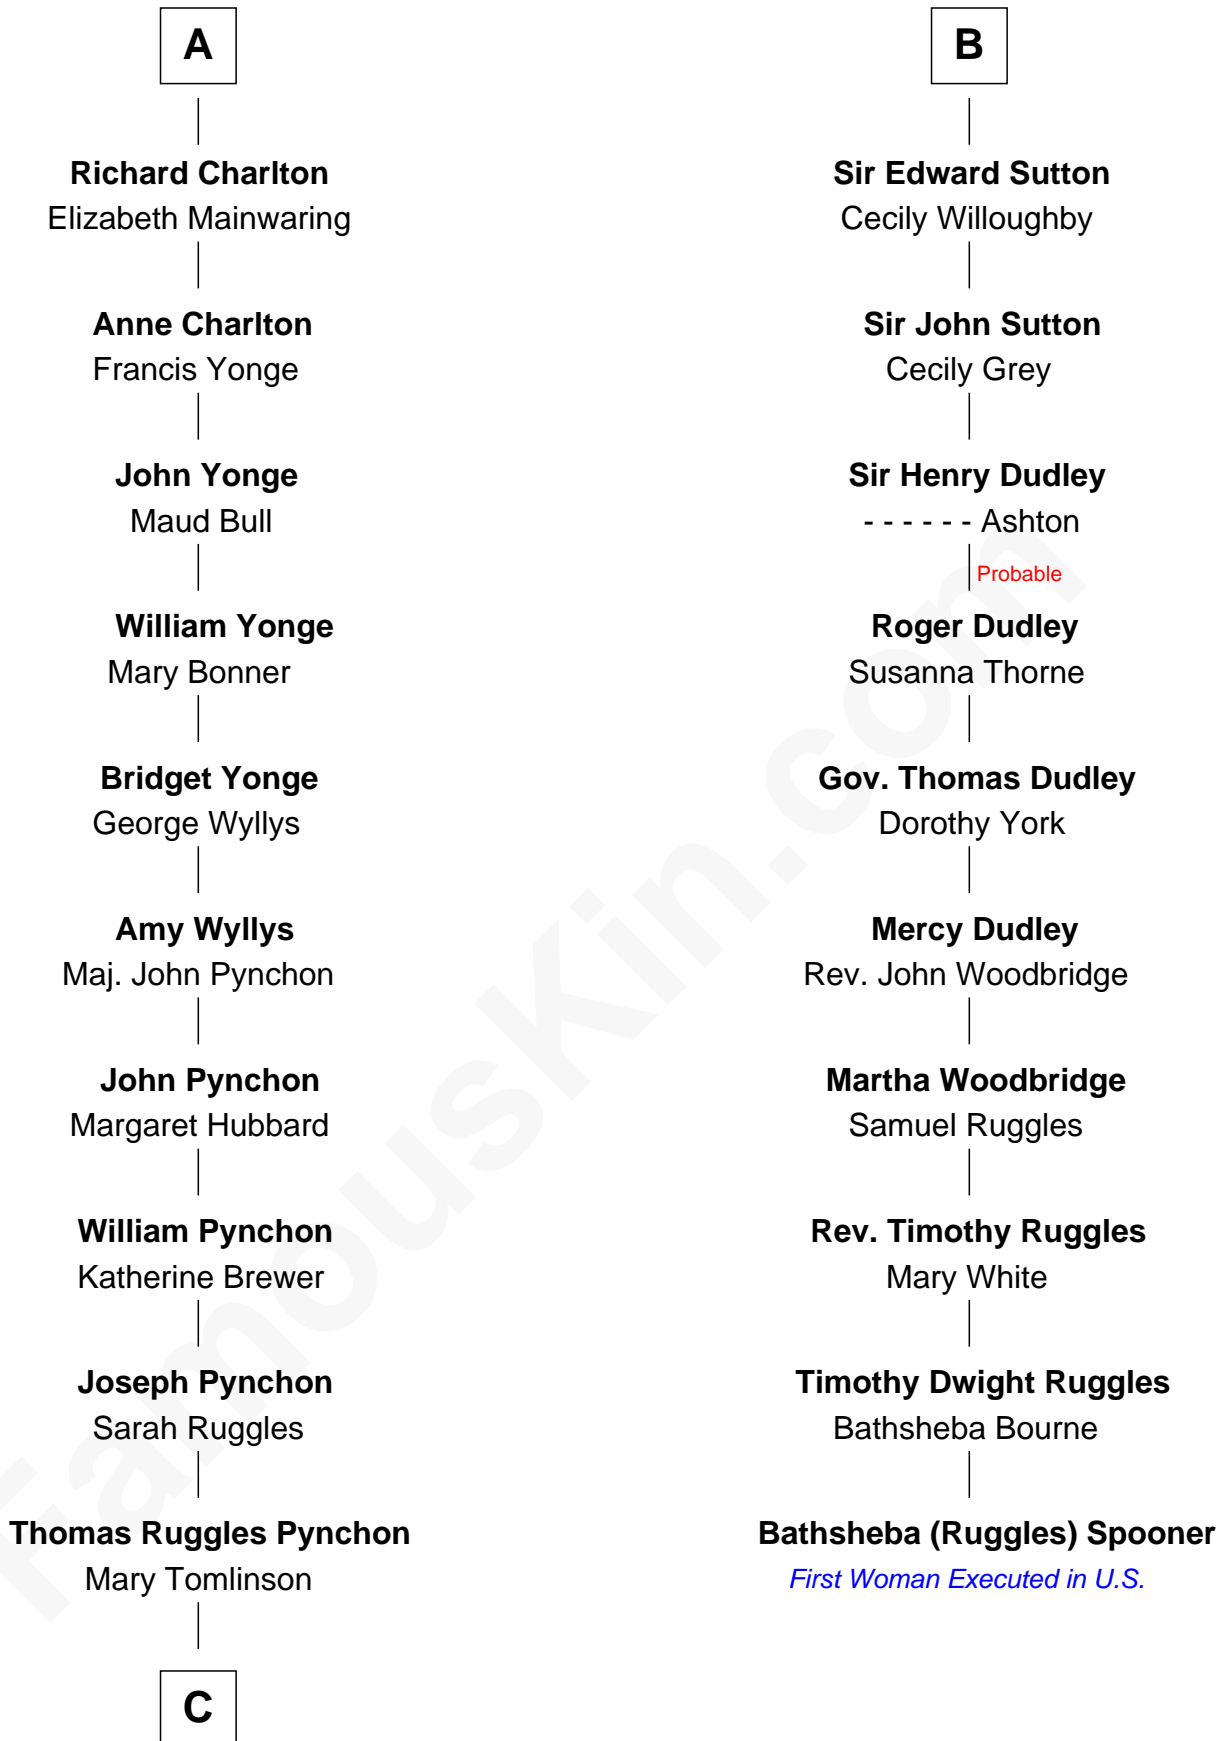

FamousKin.com
Relationship Chart of
Thomas Pynchon
American Novelist

16th cousin 5 times removed of

Bathsheba (Ruggles) Spooner

First woman executed for murder in U.S. by non-British government

Nicholas de Segrave

C

William Henry Ruggles Pynchon

Mary Murdock

William Lyon Pynchon

Annie Payne Cogswell

William Henry Chichele Pynchon

Carrie Susan Moyses

Thomas Ruggles Pynchon