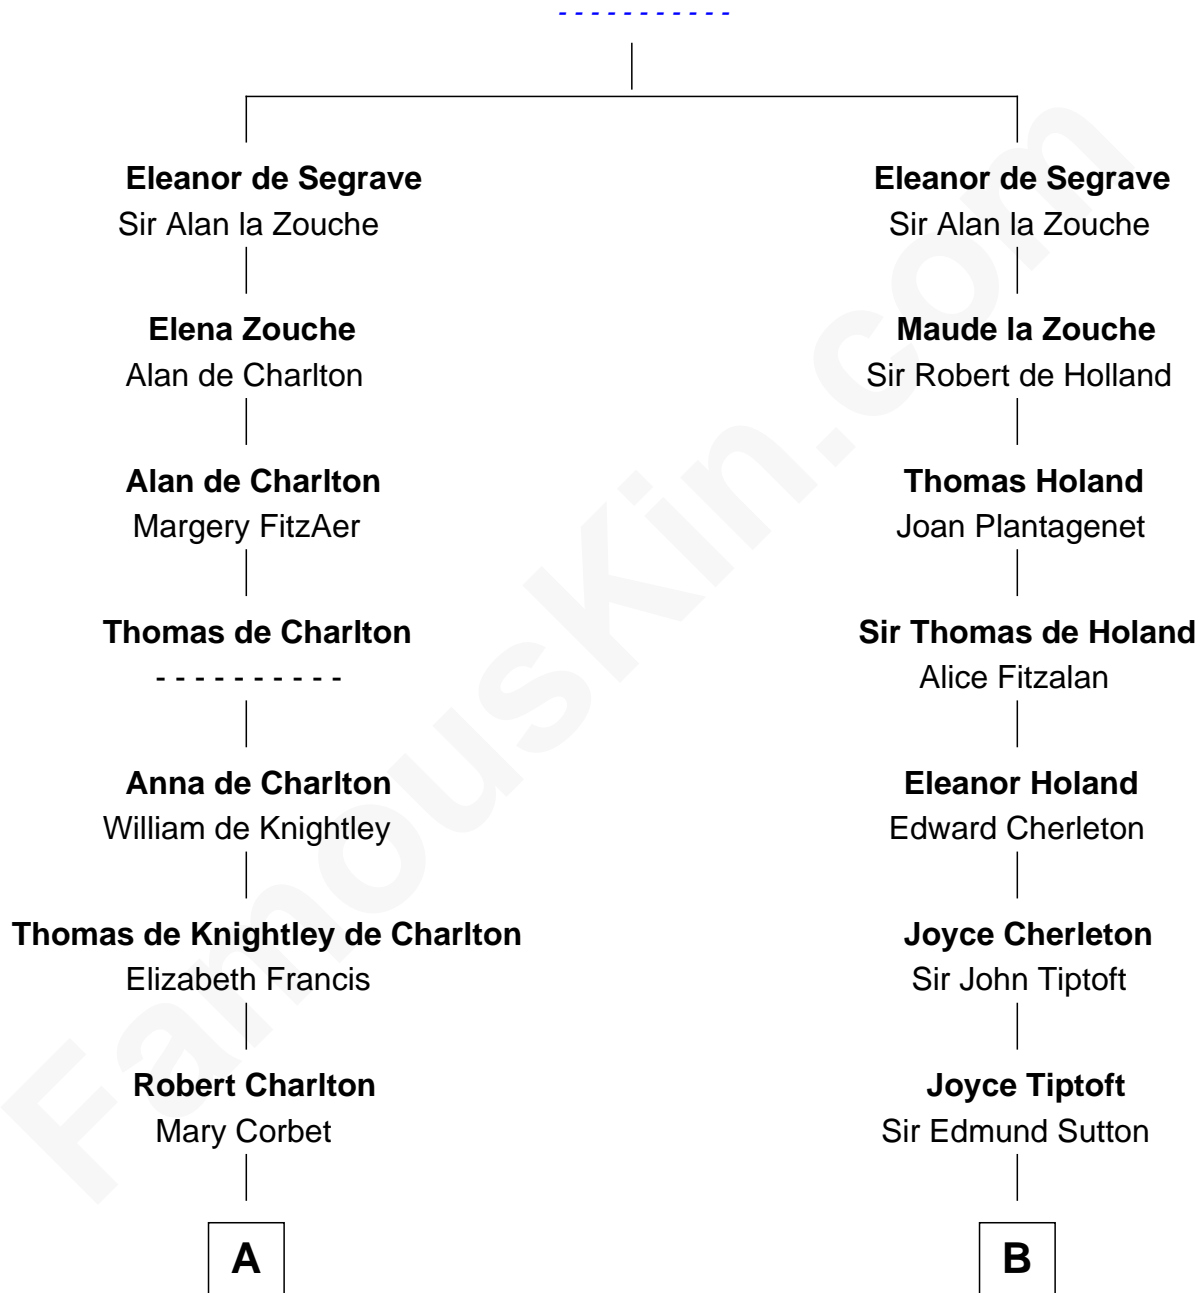

FamousKin.com
Relationship Chart of
Thomas Pynchon
American Novelist

16th cousin 5 times removed of

Bathsheba (Ruggles) Spooner

First woman executed for murder in U.S. by non-British government

Nicholas de Segrave

C

William Henry Ruggles Pynchon

Mary Murdock

William Lyon Pynchon

Annie Payne Cogswell

William Henry Chichele Pynchon

Carrie Susan Moyses

Thomas Ruggles Pynchon