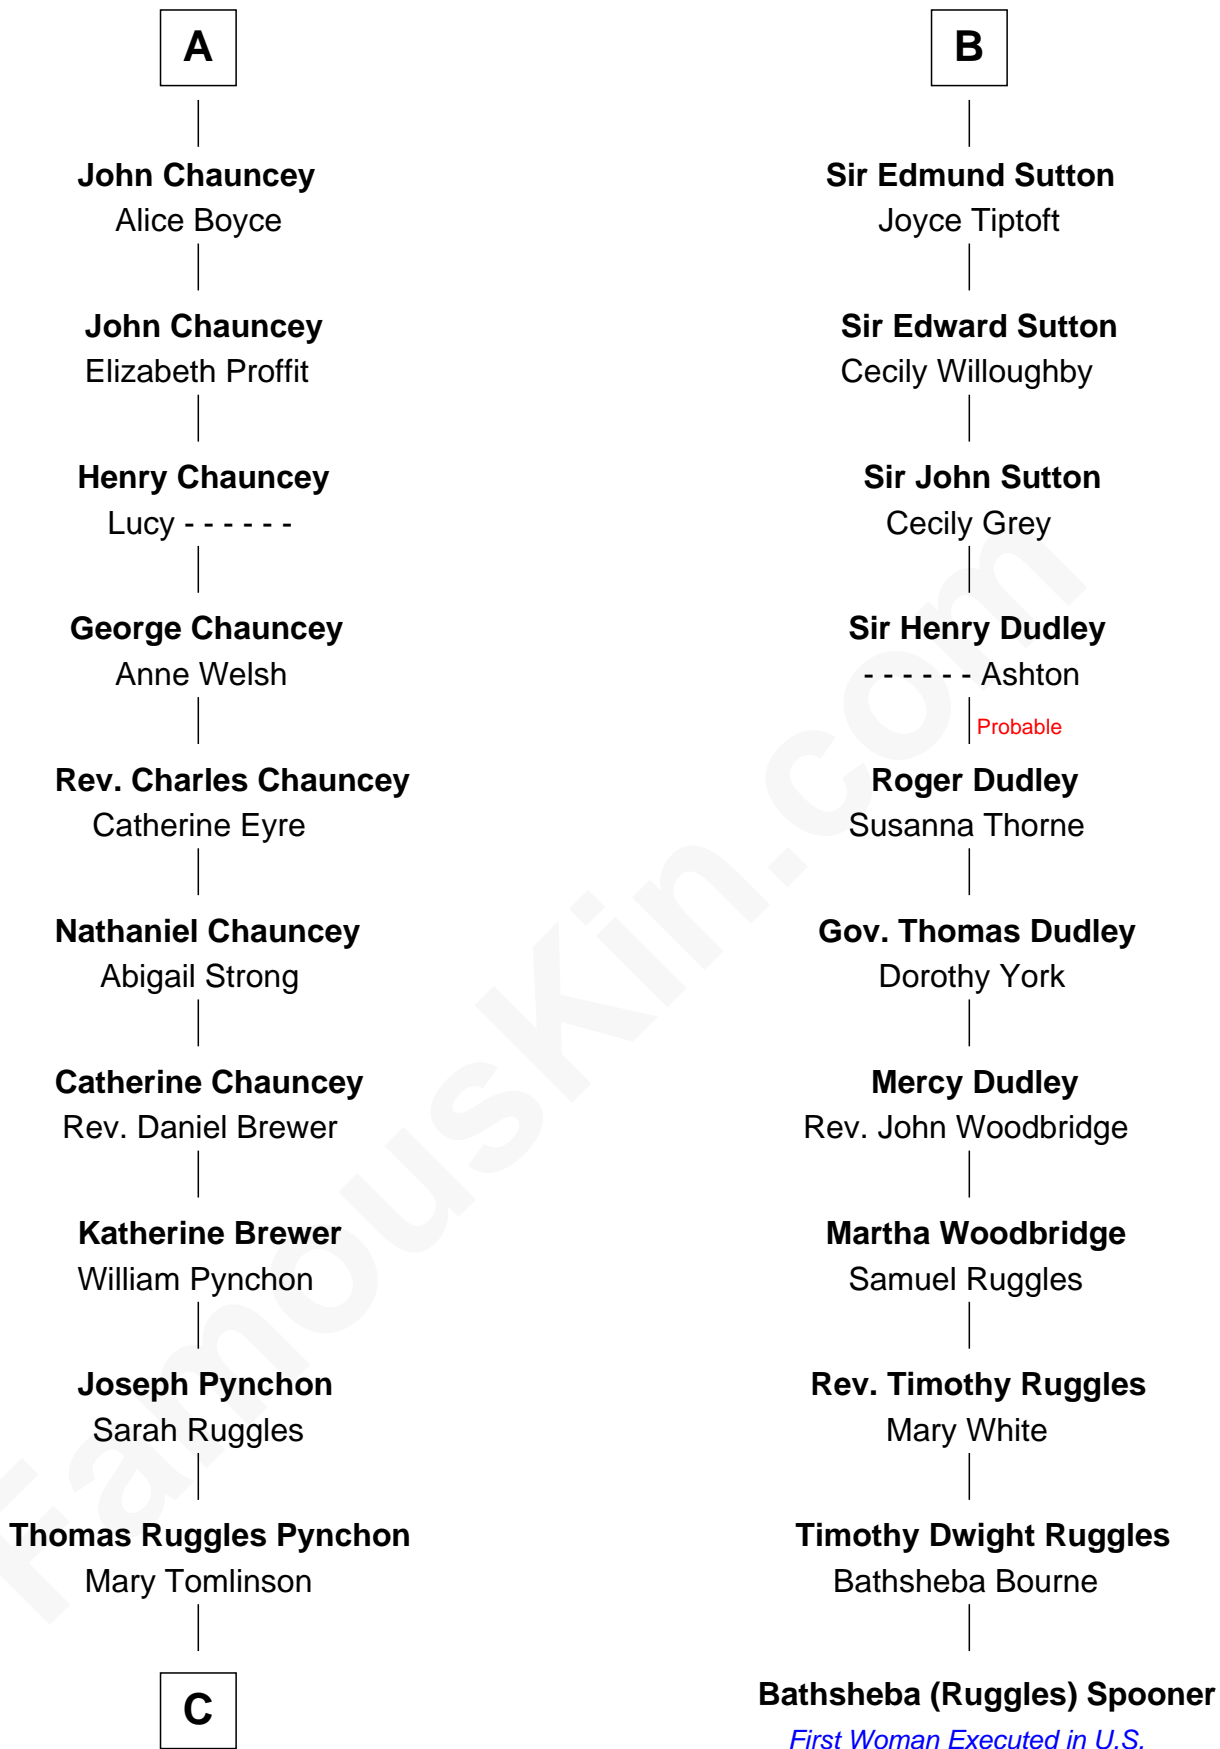

## Relationship Chart of

### Thomas Pynchon

American Novelist

17th cousin 4 times removed of

### Bathsheba (Ruggles) Spooner

First woman executed for murder in U.S. by non-British government

**C**

William Henry Ruggles Pynchon

Mary Murdock

William Lyon Pynchon

Annie Payne Cogswell

William Henry Chichele Pynchon