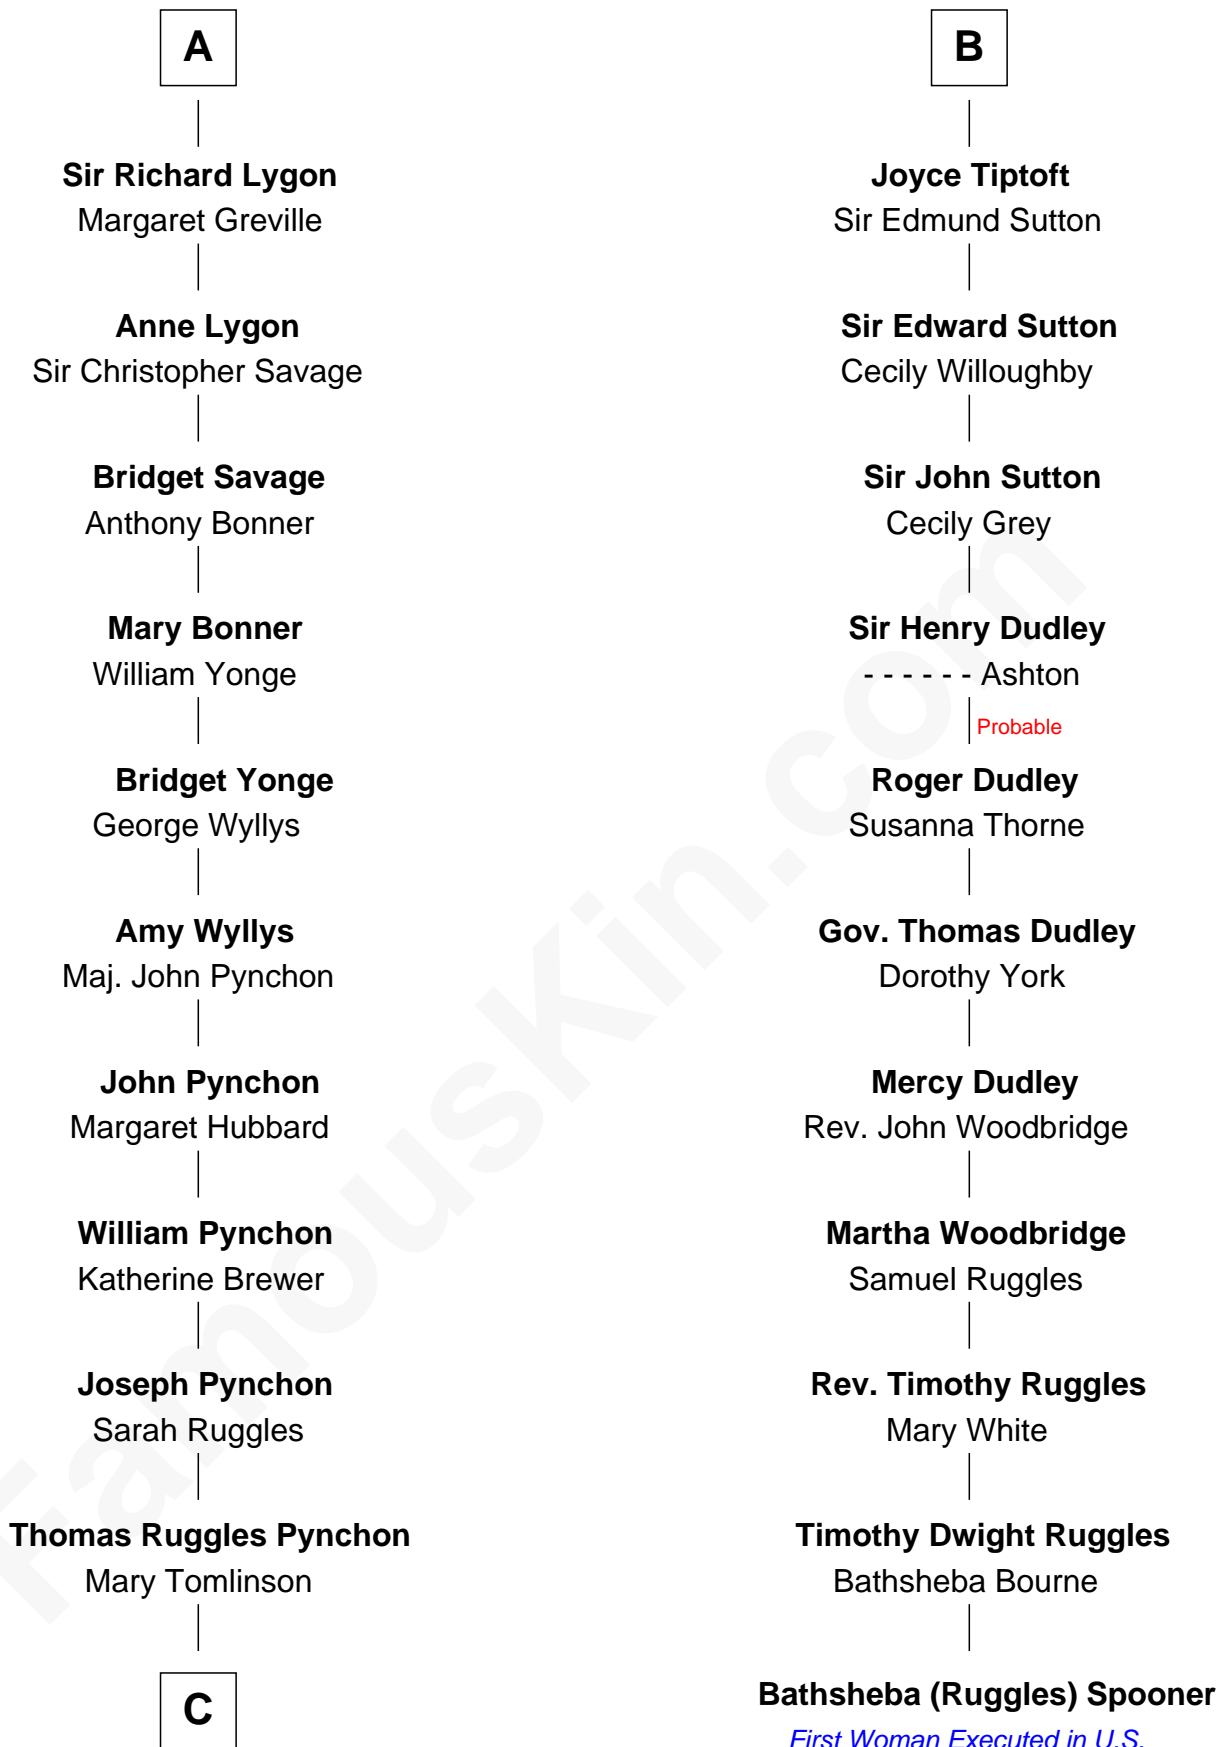

FamousKin.com
Relationship Chart of
Thomas Pynchon
American Novelist

17th cousin 4 times removed of

Bathsheba (Ruggles) Spooner

First woman executed for murder in U.S. by non-British government

FamousKin.com