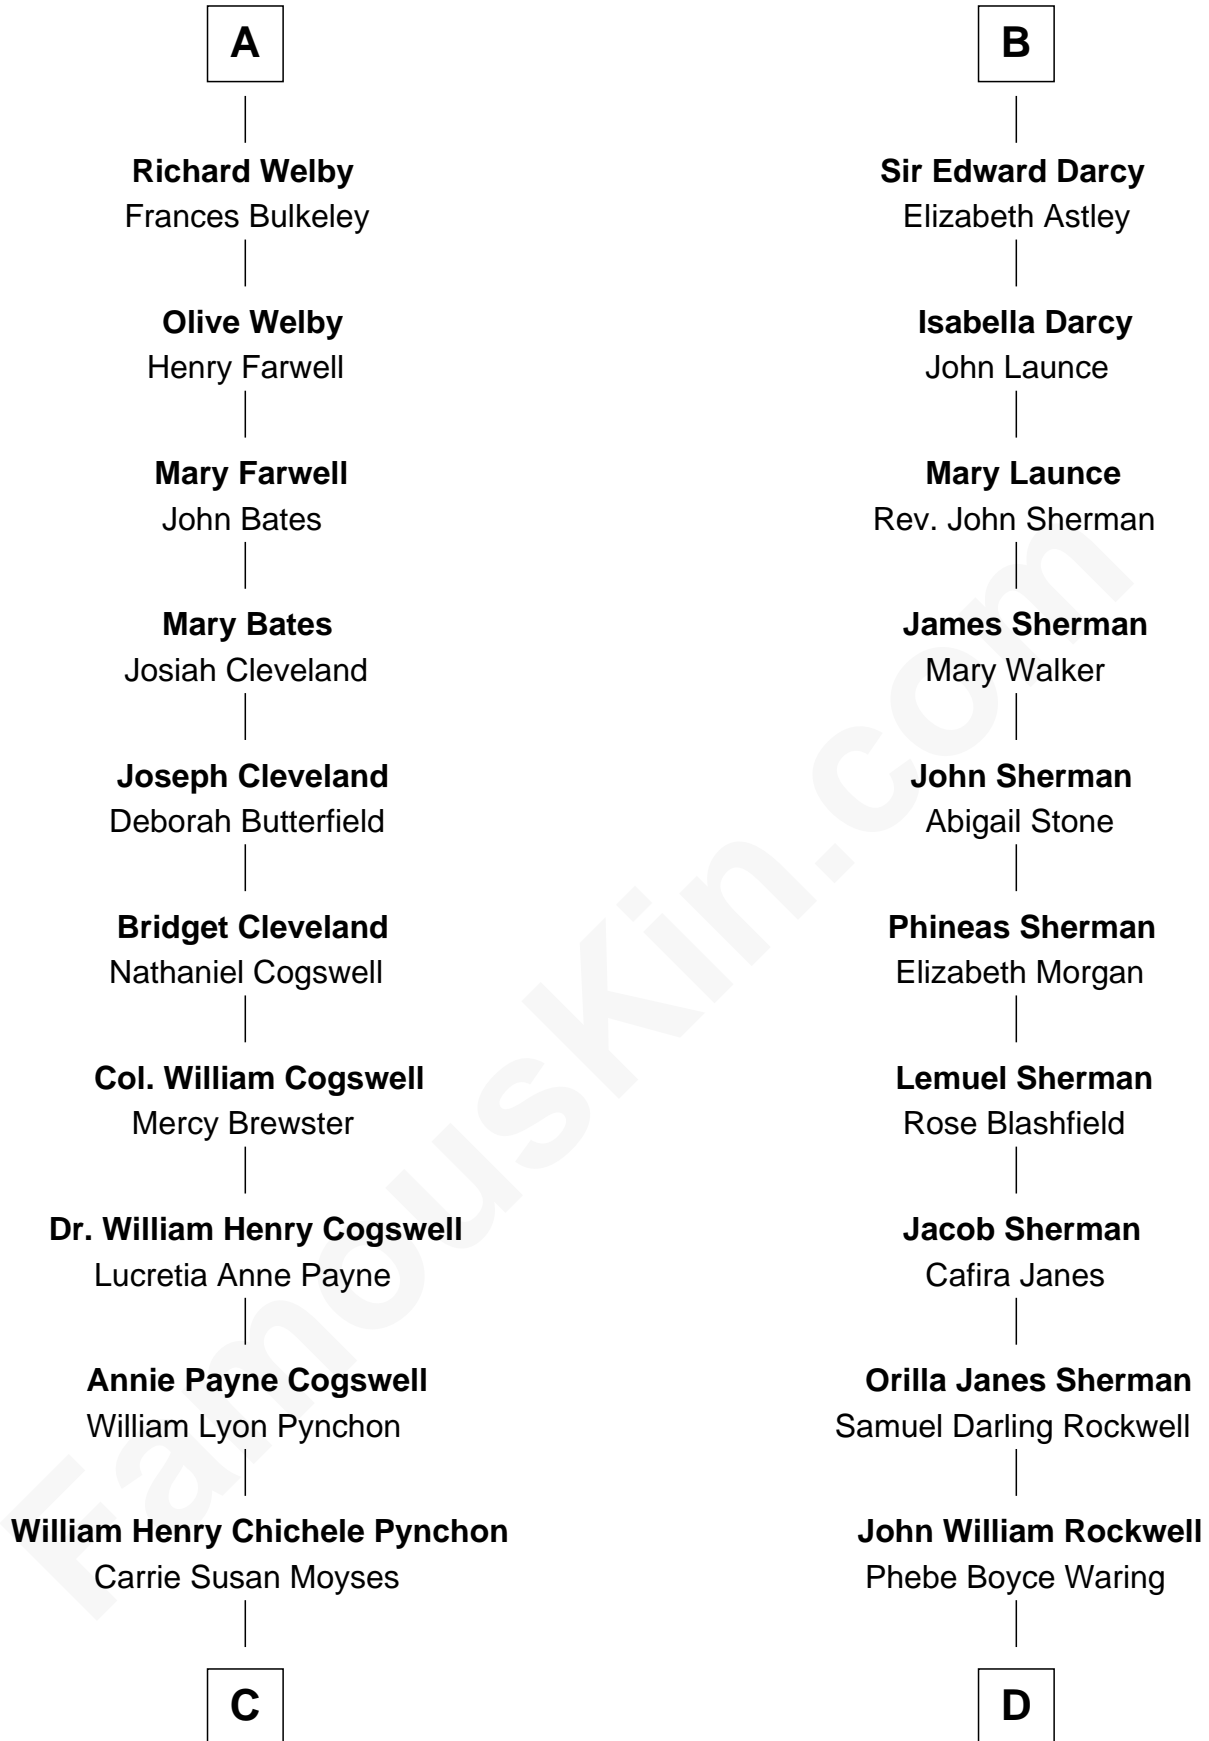

FamousKin.com Relationship Chart of

Thomas Pynchon

American Novelist

18th cousin of

Norman Rockwell

American Artist

Sir Reynold de Grey

Eleanor le Strange

C

Thomas Ruggles Pynchon
Catherine Frances Bennett

Thomas Pynchon
Novelist

D

Jarvis Waring Rockwell
Anne Mary Hill

Norman Rockwell
American Artist

FamousKin.com