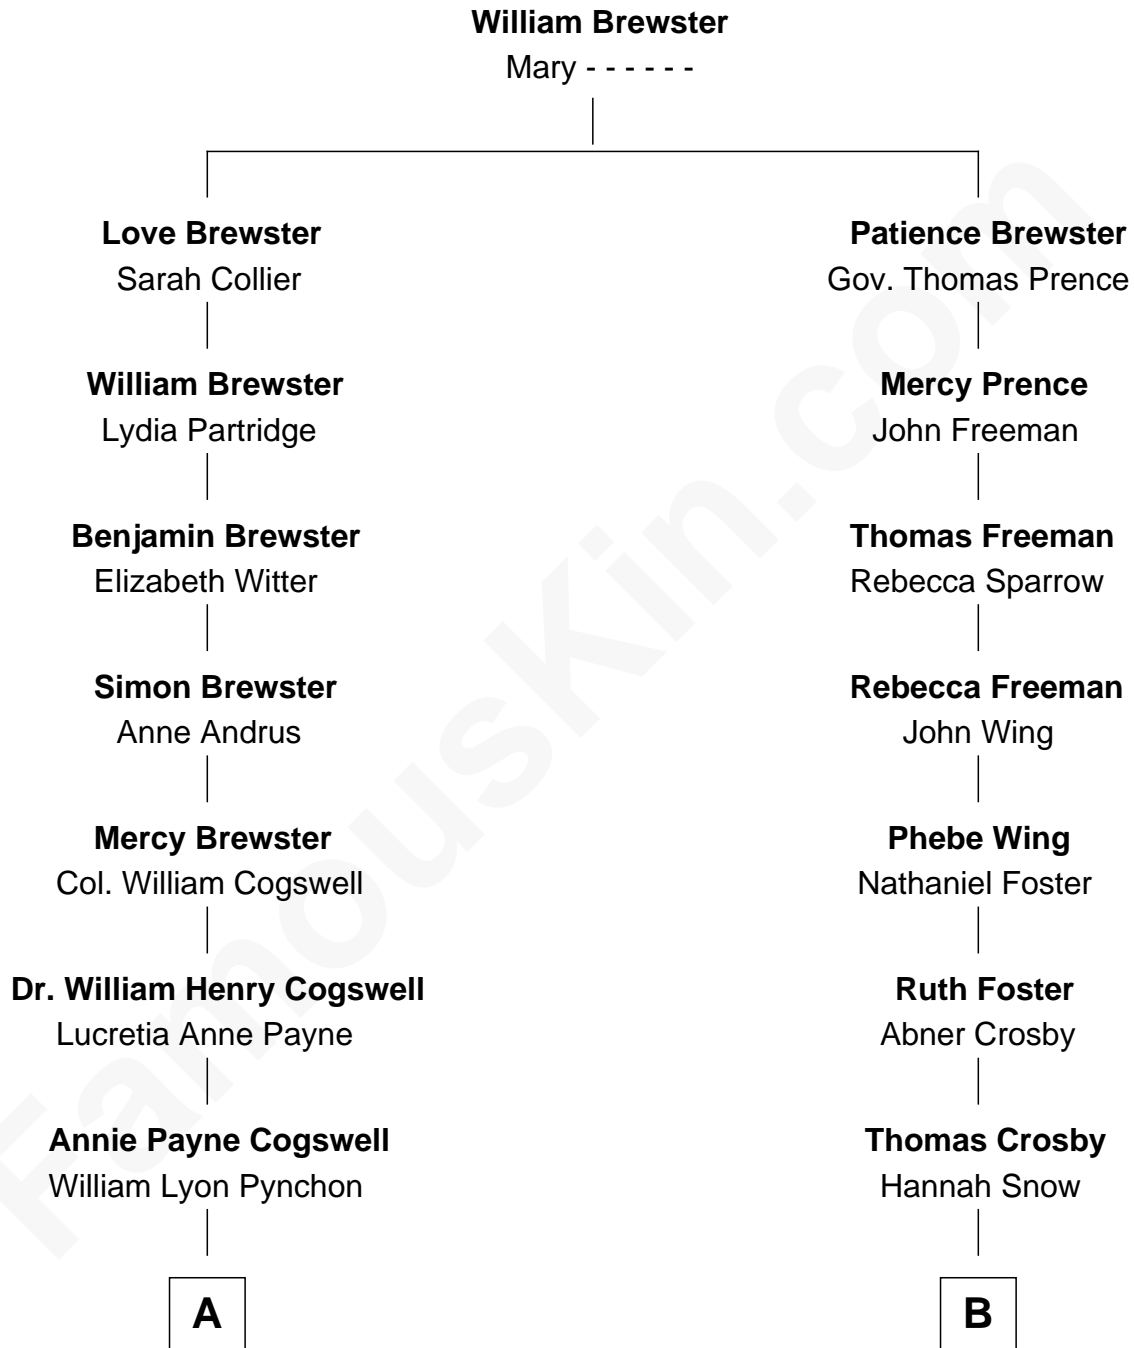

**FamousKin.com**  
**Relationship Chart of**  
**Thomas Pynchon**  
*American Novelist*

9th cousin 2 times removed of  
**Norman Rockwell**  
*American Artist*

**A**

**William Henry Chichele Pynchon**

Carrie Susan Moyses

**Thomas Ruggles Pynchon**

Catherine Frances Bennett

**Thomas Pynchon**

*Novelist*

**B**

**Esther Crosby**

Peter Waring

**Jarvis Augustus Waring**