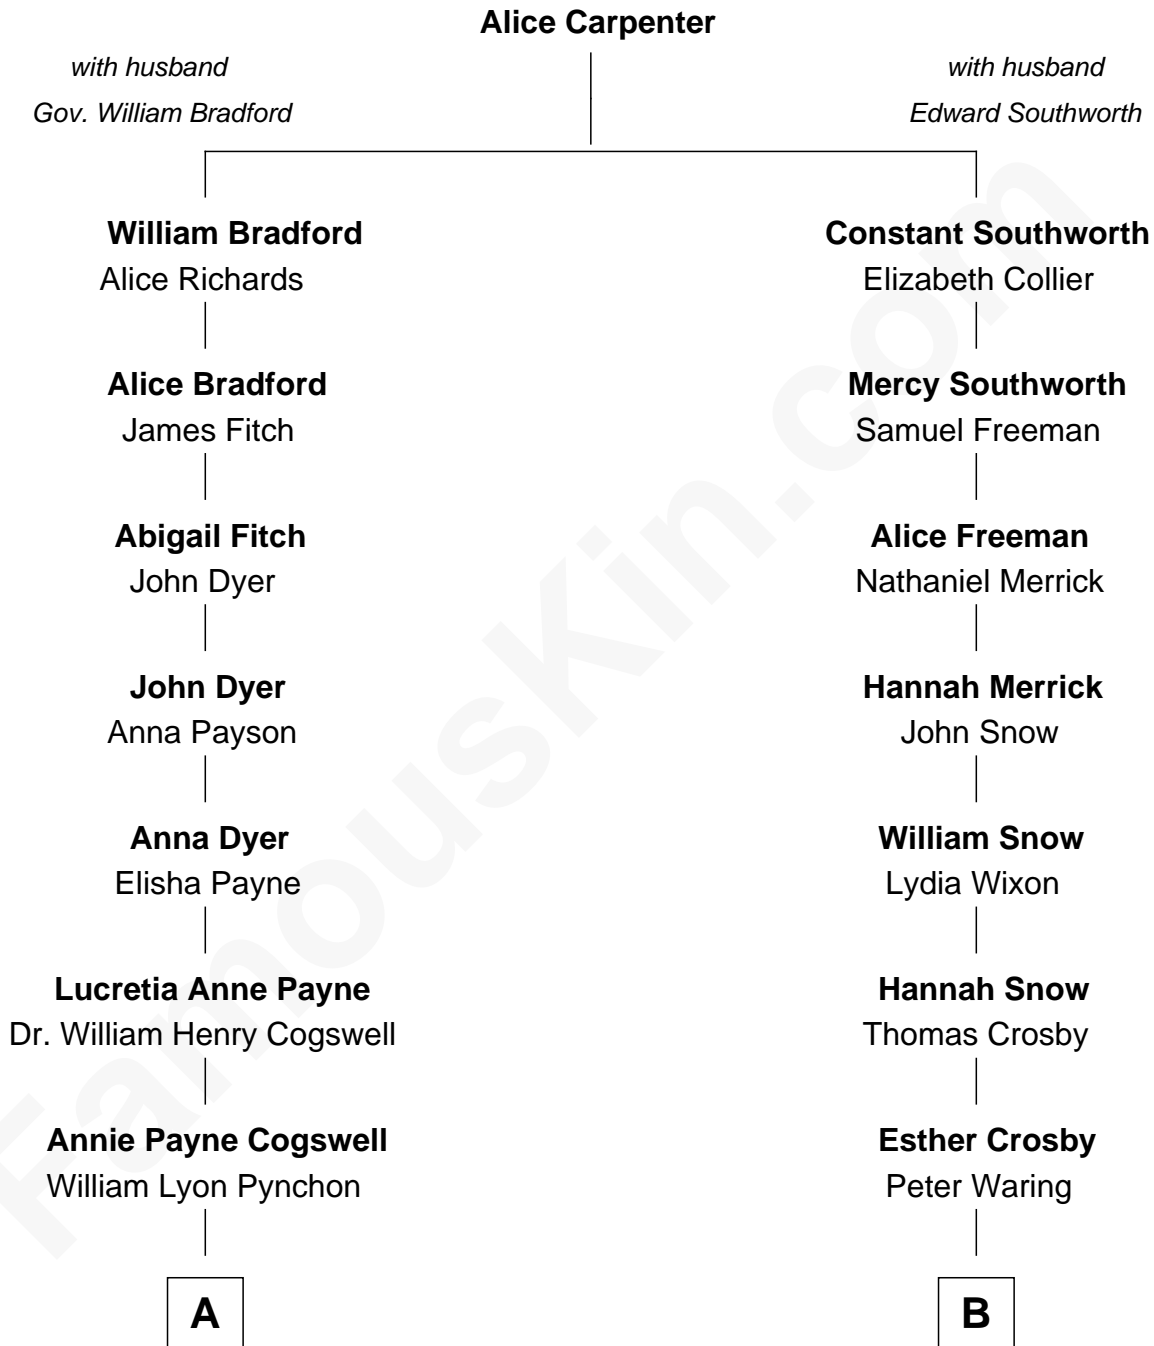

FamousKin.com

Relationship Chart of

Thomas Pynchon

American Novelist

9th cousin 1 time removed of

Norman Rockwell

American Artist

A

William Henry Chichele Pynchon

Carrie Susan Moyses

Thomas Ruggles Pynchon

Catherine Frances Bennett

Thomas Pynchon

Novelist

B

Jarvis Augustus Waring