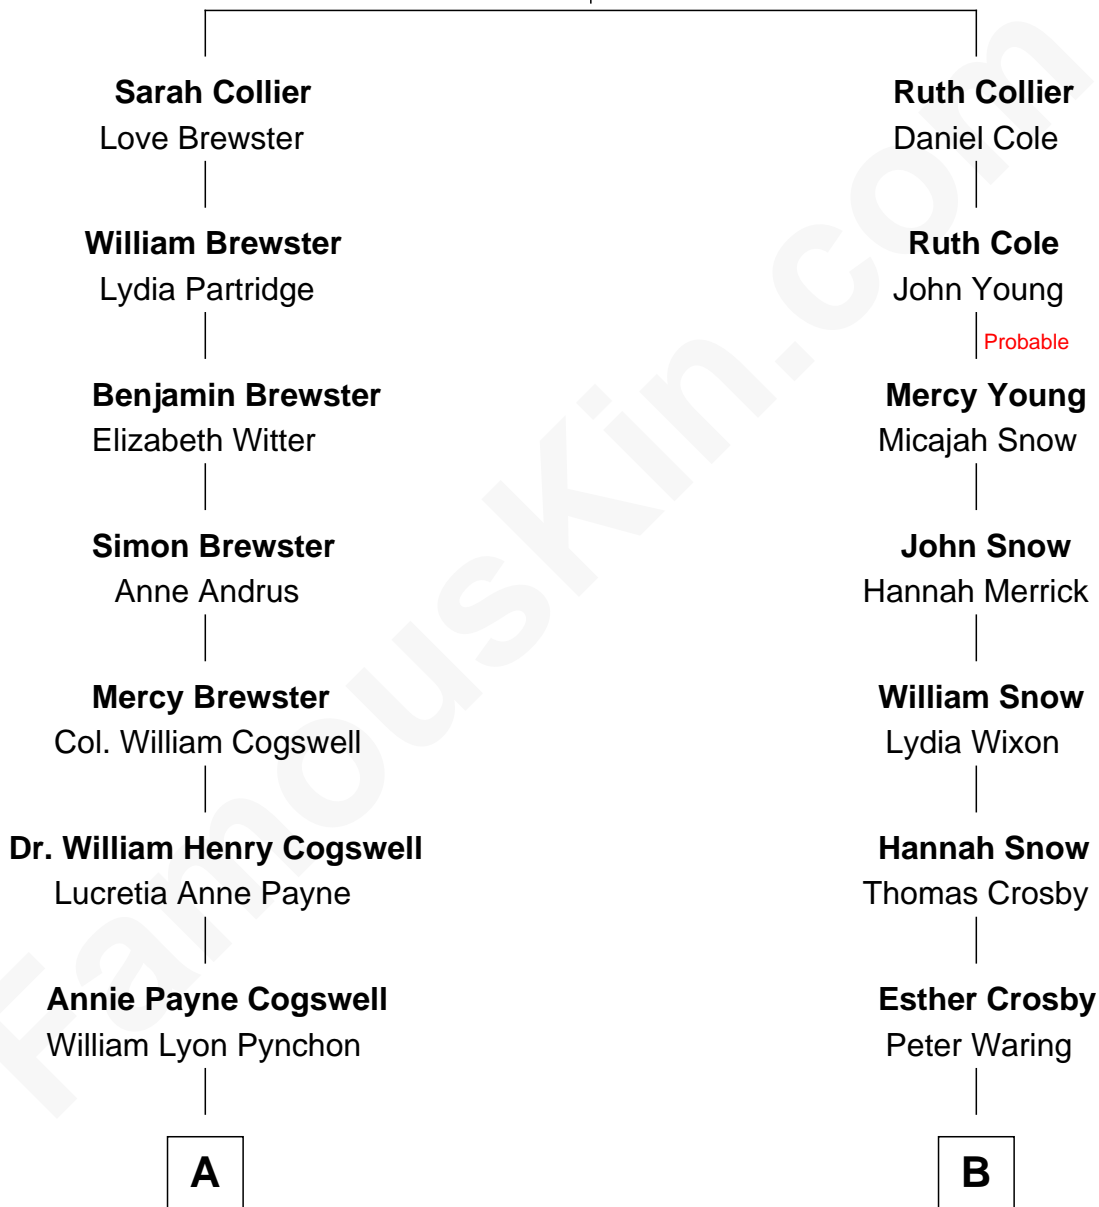

FamousKin.com Relationship Chart of

Thomas Pynchon

American Novelist

9th cousin 1 time removed of

Norman Rockwell

American Artist

William Collier

Jane Gates

A

William Henry Chichele Pynchon

Carrie Susan Moyses

Thomas Ruggles Pynchon

Catherine Frances Bennett

Thomas Pynchon

Novelist

B