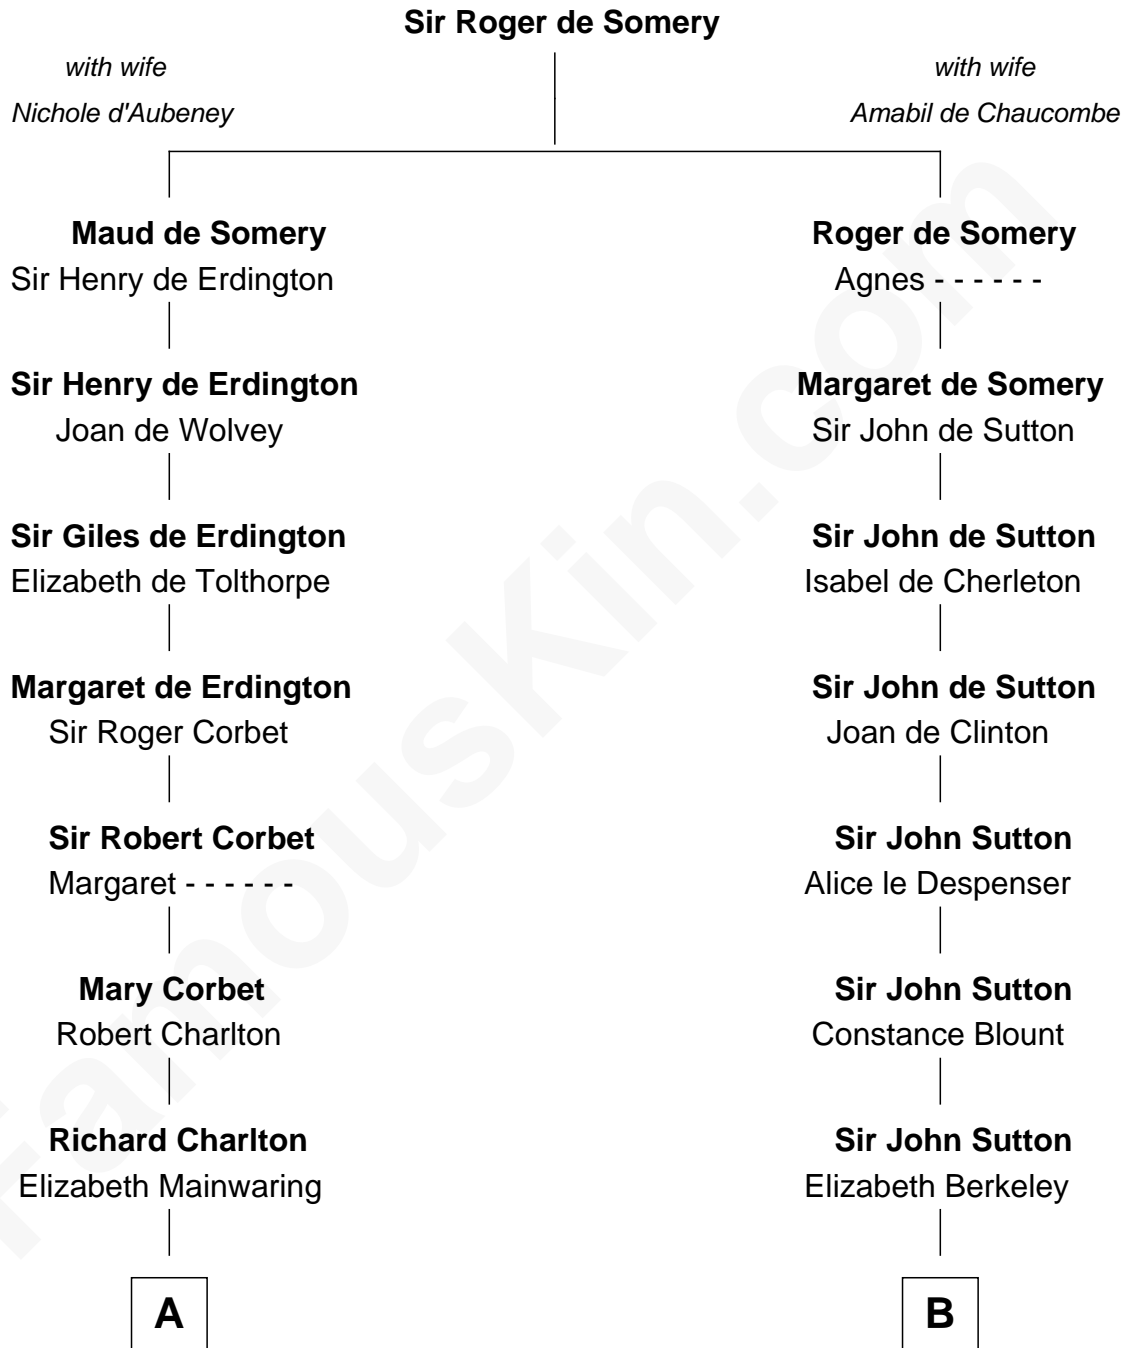

**FamousKin.com**  
**Relationship Chart of**  
**Thomas Pynchon**  
*American Novelist*

**18th cousin 2 times removed of**  
**Nicholas Gilman**  
*Signer of the U.S. Constitution*

**C**

**William Lyon Pynchon**  
Annie Payne Cogswell

**William Henry Chichele Pynchon**  
Carrie Susan Moyses

**Thomas Ruggles Pynchon**  
Catherine Frances Bennett

**Thomas Pynchon**  
*Novelist*

**D**

**Ann Taylor**  
Nicholas Gilman

**Nicholas Gilman**  
*Signer of the U.S. Constitution*