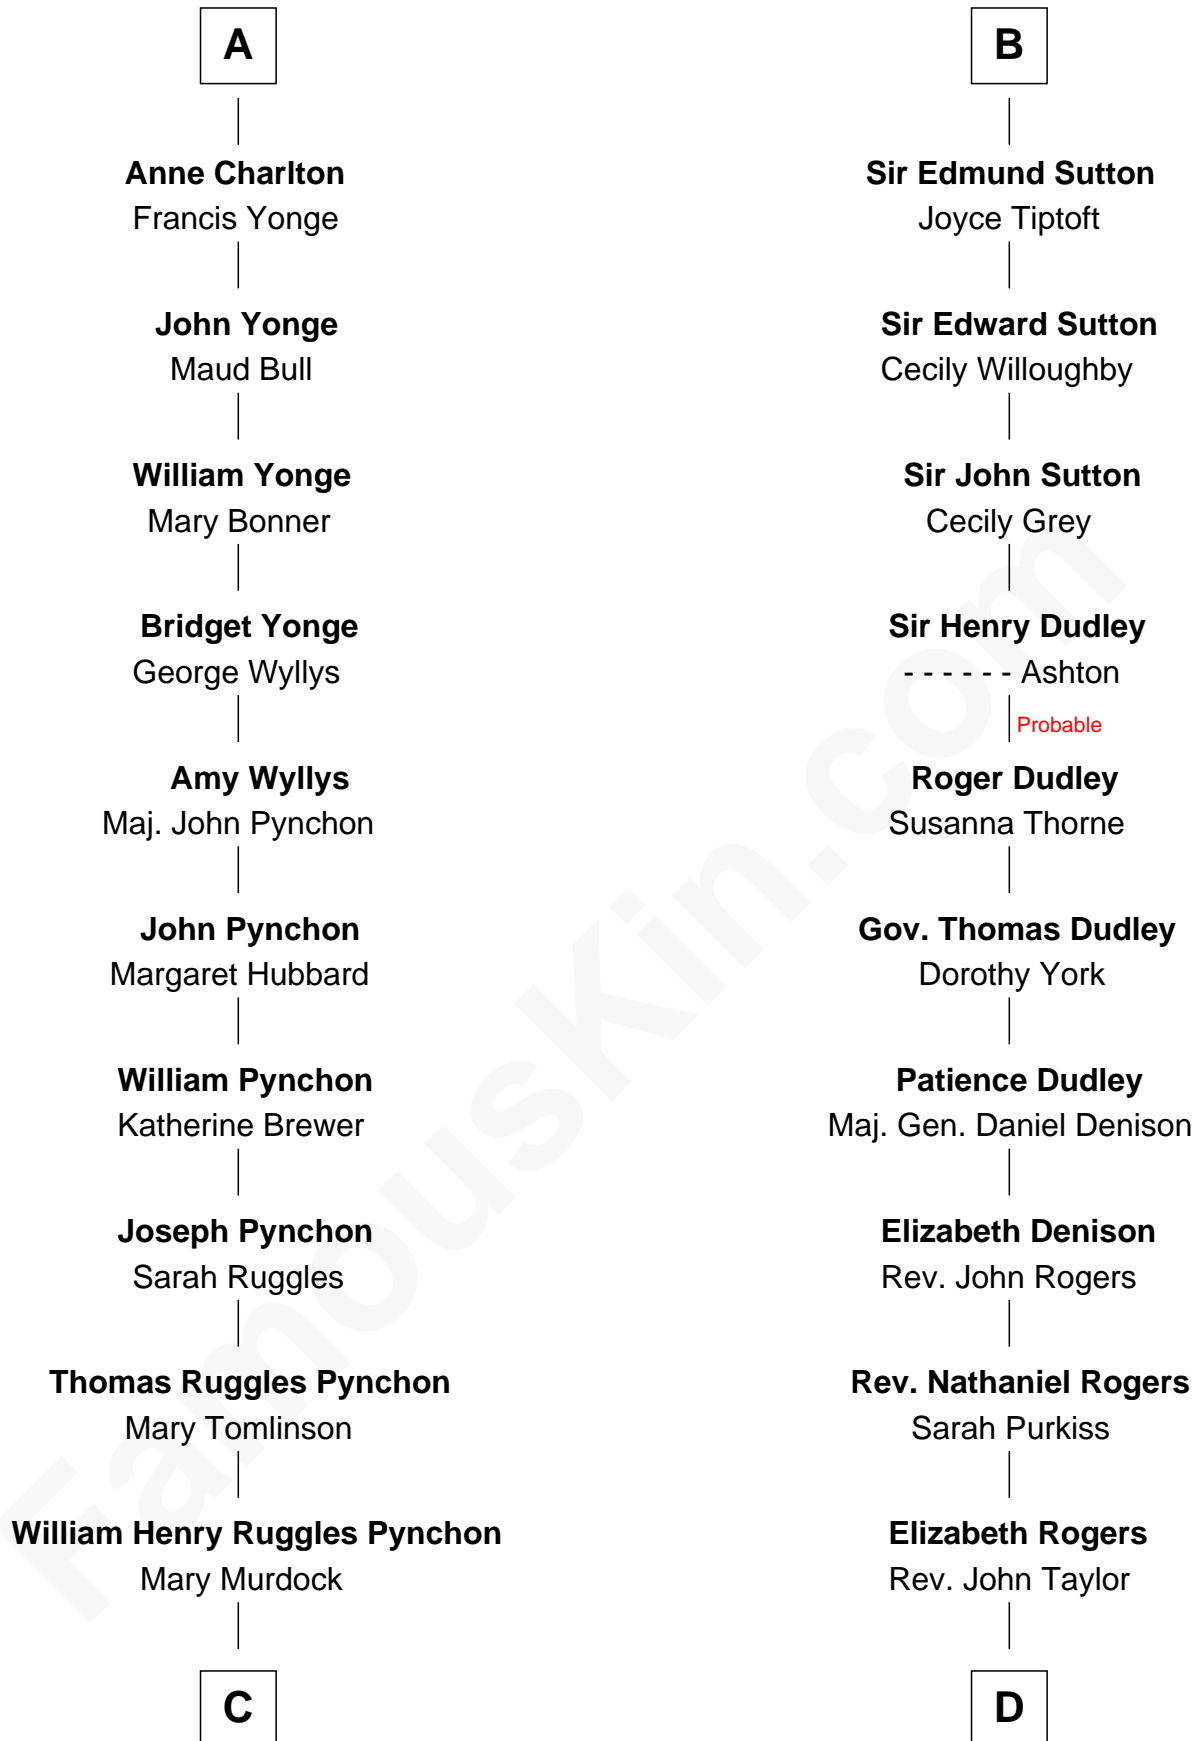

**FamousKin.com**  
**Relationship Chart of**  
**Thomas Pynchon**  
*American Novelist*

**18th cousin 2 times removed of**  
**Nicholas Gilman**  
*Signer of the U.S. Constitution*

**C**

**William Lyon Pynchon**  
Annie Payne Cogswell

**William Henry Chichele Pynchon**  
Carrie Susan Moyses

**Thomas Ruggles Pynchon**  
Catherine Frances Bennett

**Thomas Pynchon**  
*Novelist*

**D**

**Ann Taylor**  
Nicholas Gilman

**Nicholas Gilman**  
*Signer of the U.S. Constitution*