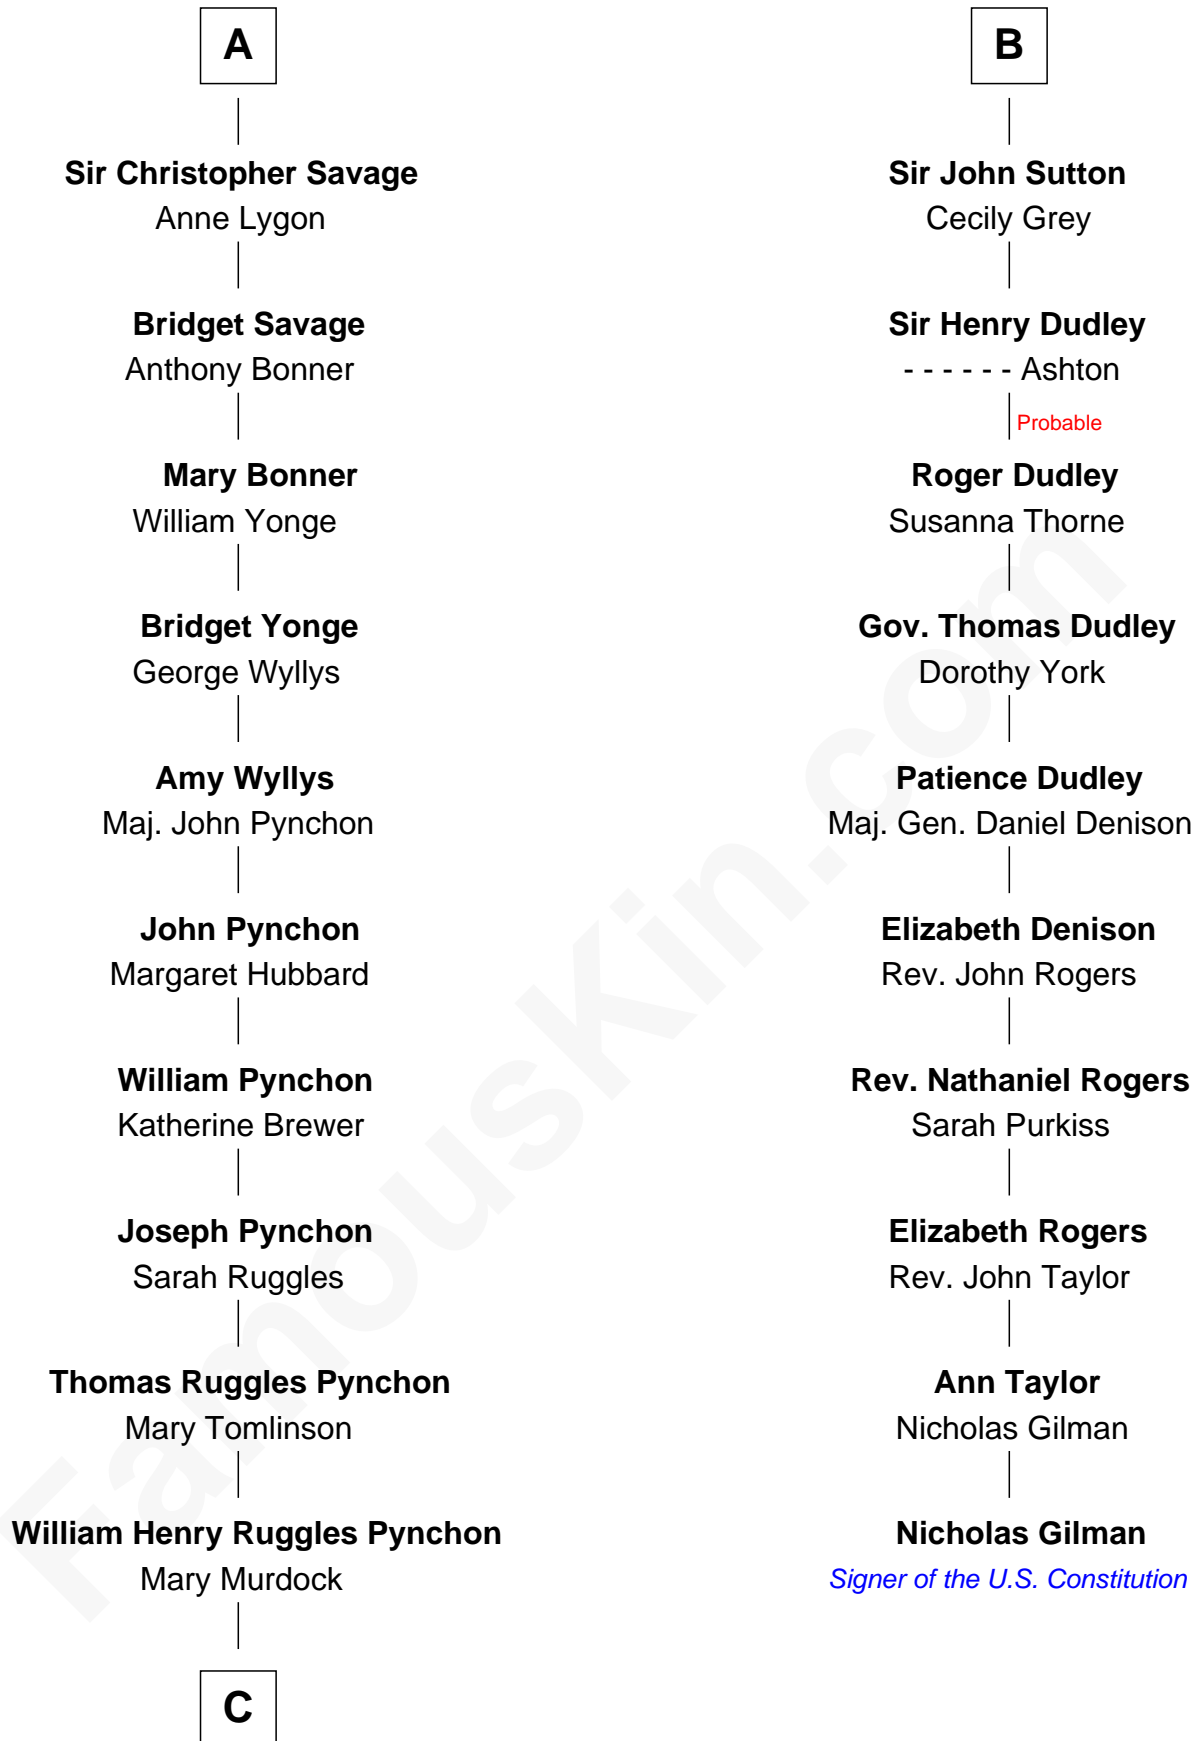

**FamousKin.com**  
**Relationship Chart of**  
**Thomas Pynchon**  
*American Novelist*

16th cousin 4 times removed of

**Nicholas Gilman**  
*Signer of the U.S. Constitution*

**C**

—  
**William Lyon Pynchon**

Annie Payne Cogswell

—  
**William Henry Chichele Pynchon**

Carrie Susan Moyses

—  
**Thomas Ruggles Pynchon**

Catherine Frances Bennett

—  
**Thomas Pynchon**

*Novelist*

FamousKin.com