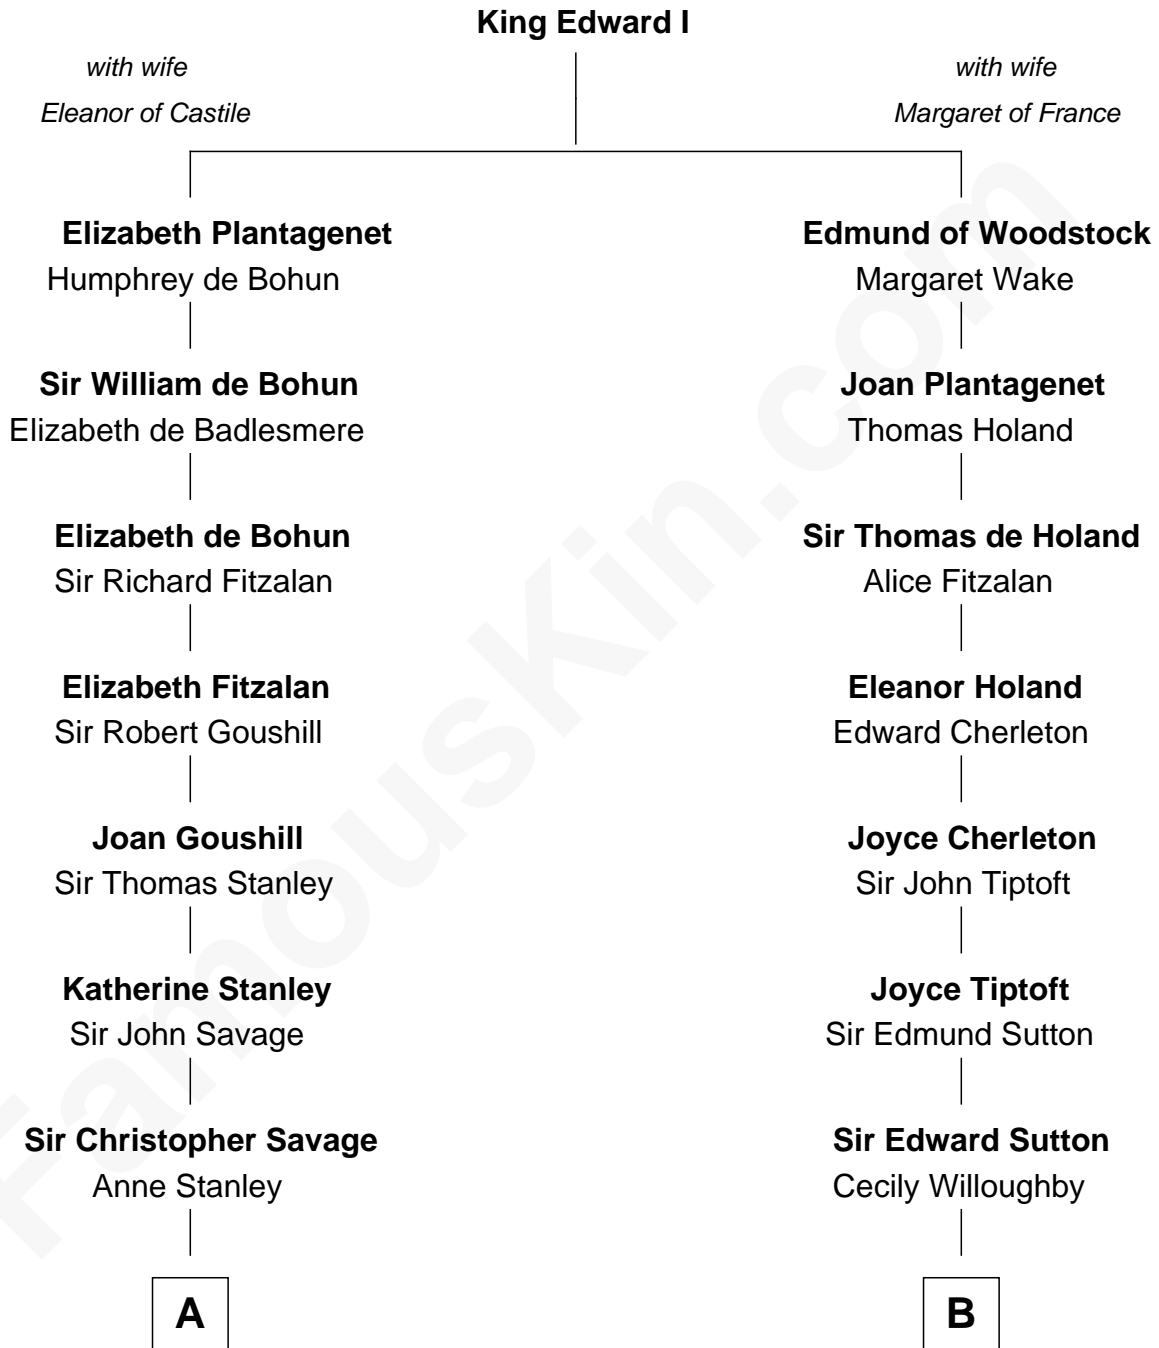

**FamousKin.com**  
**Relationship Chart of**  
**Thomas Pynchon**  
*American Novelist*

16th cousin 4 times removed of

**Nicholas Gilman**  
*Signer of the U.S. Constitution*

**C**

—  
**William Lyon Pynchon**

Annie Payne Cogswell

—  
**William Henry Chichele Pynchon**

Carrie Susan Moyses

—  
**Thomas Ruggles Pynchon**

Catherine Frances Bennett

—  
**Thomas Pynchon**

*Novelist*

FamousKin.com