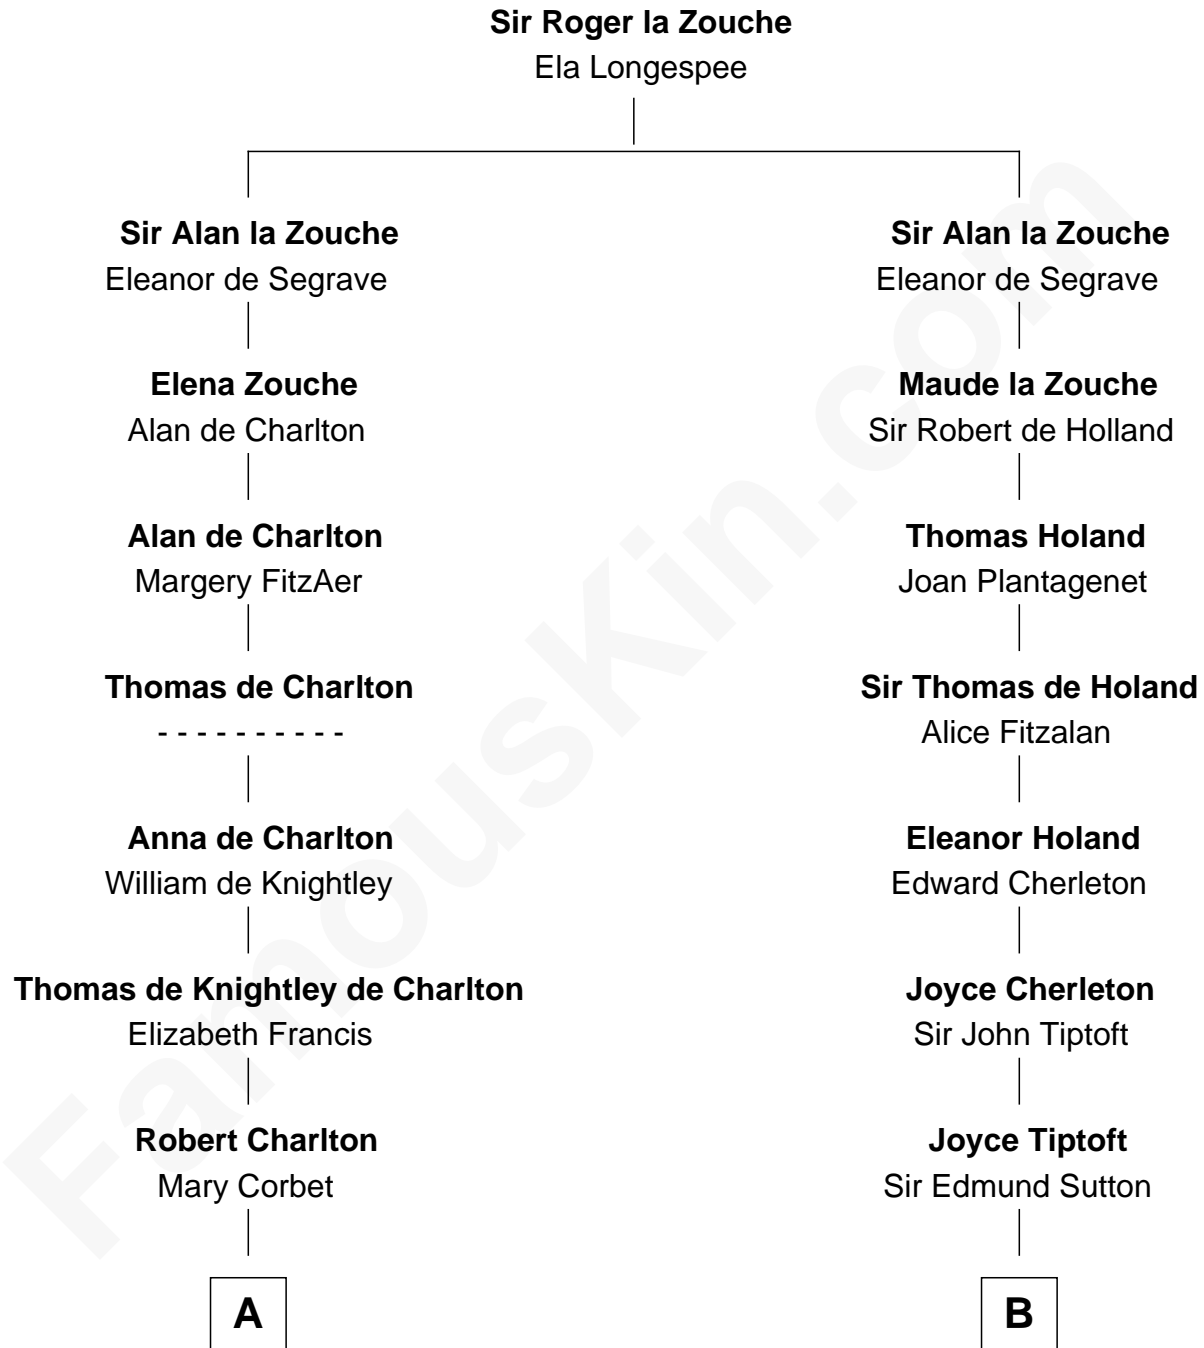

FamousKin.com
Relationship Chart of
Thomas Pynchon
American Novelist

17th cousin 4 times removed of
Nicholas Gilman
Signer of the U.S. Constitution

C

William Henry Ruggles Pynchon

Mary Murdock

William Lyon Pynchon