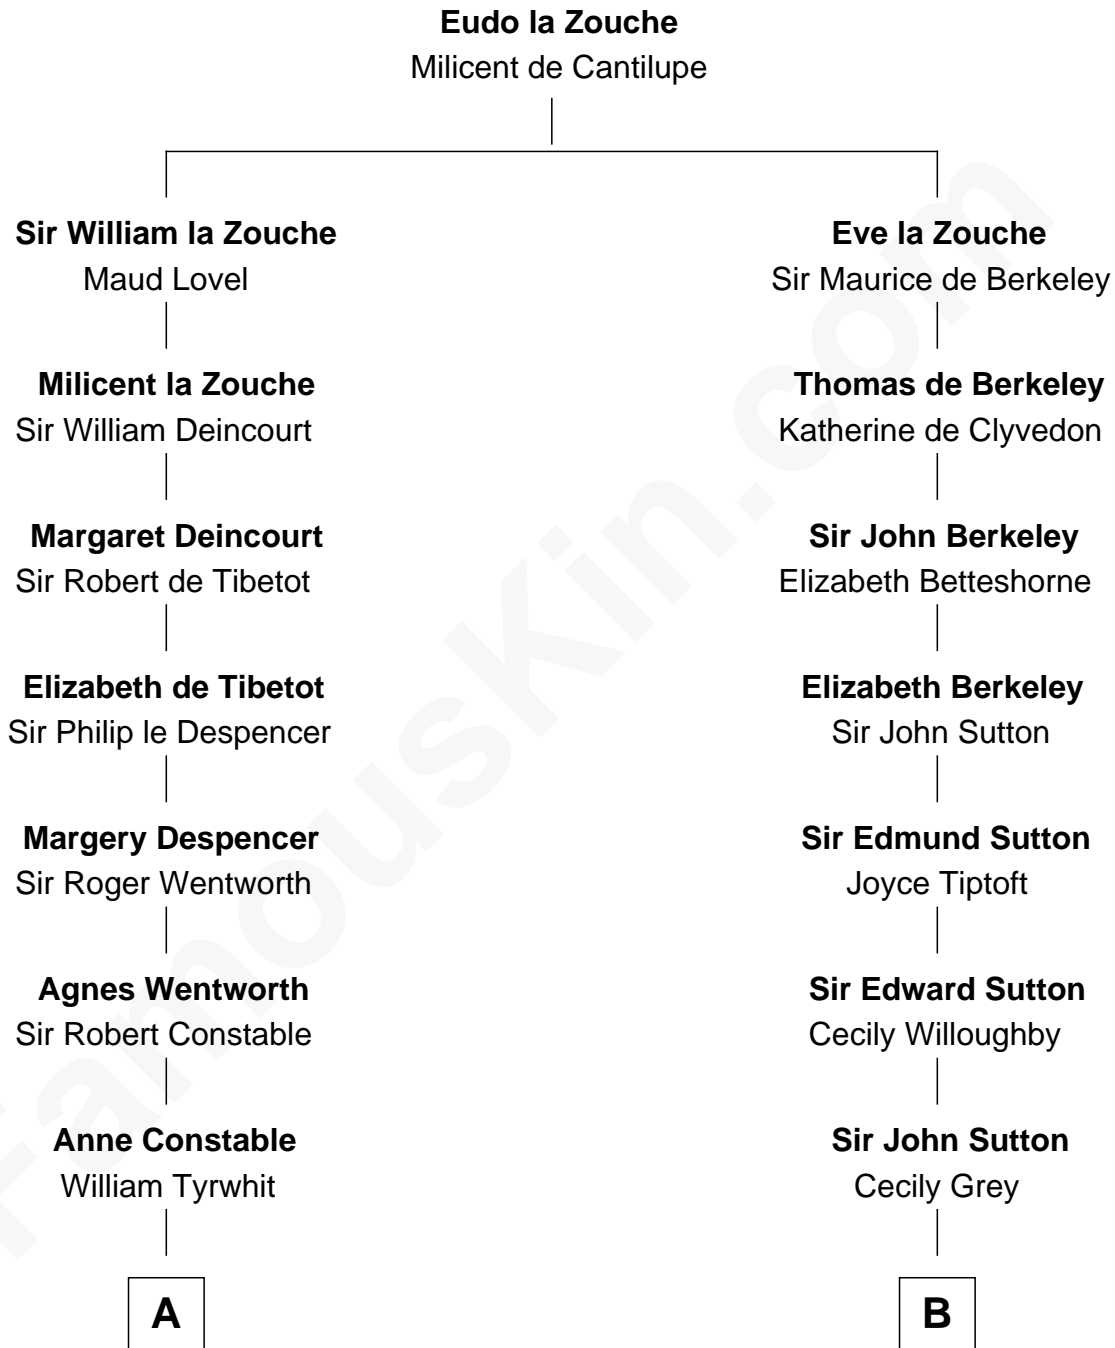

FamousKin.com
Relationship Chart of
Thomas Pynchon
American Novelist

15th cousin 6 times removed of
Nicholas Gilman
Signer of the U.S. Constitution

C

—
Dr. William Henry Cogswell

Lucretia Anne Payne

—
Annie Payne Cogswell

William Lyon Pynchon

—
William Henry Chichele Pynchon

Carrie Susan Moyses

—
Thomas Ruggles Pynchon

Catherine Frances Bennett

—
Thomas Pynchon

Novelist