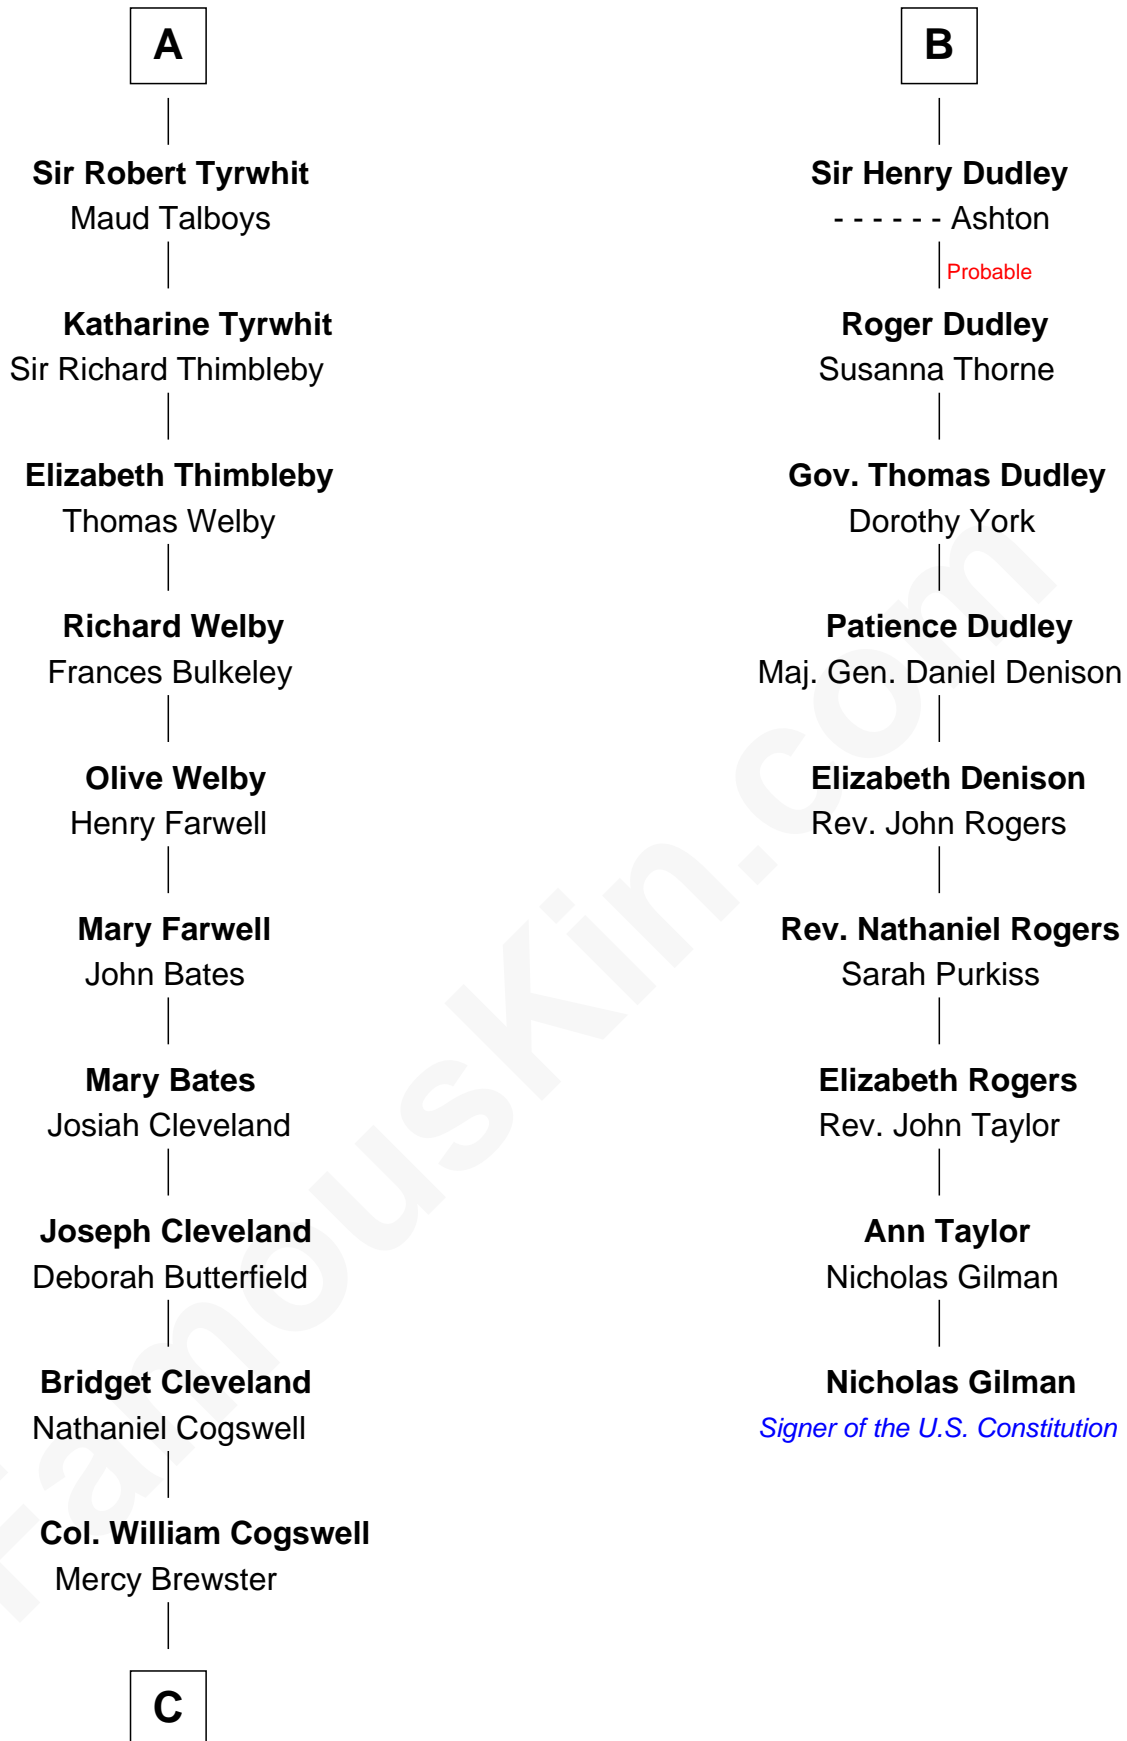

FamousKin.com
Relationship Chart of
Thomas Pynchon
American Novelist

15th cousin 6 times removed of
Nicholas Gilman
Signer of the U.S. Constitution

C

—
Dr. William Henry Cogswell

Lucretia Anne Payne

—
Annie Payne Cogswell

William Lyon Pynchon

—
William Henry Chichele Pynchon

Carrie Susan Moyses

—
Thomas Ruggles Pynchon

Catherine Frances Bennett

—
Thomas Pynchon

Novelist