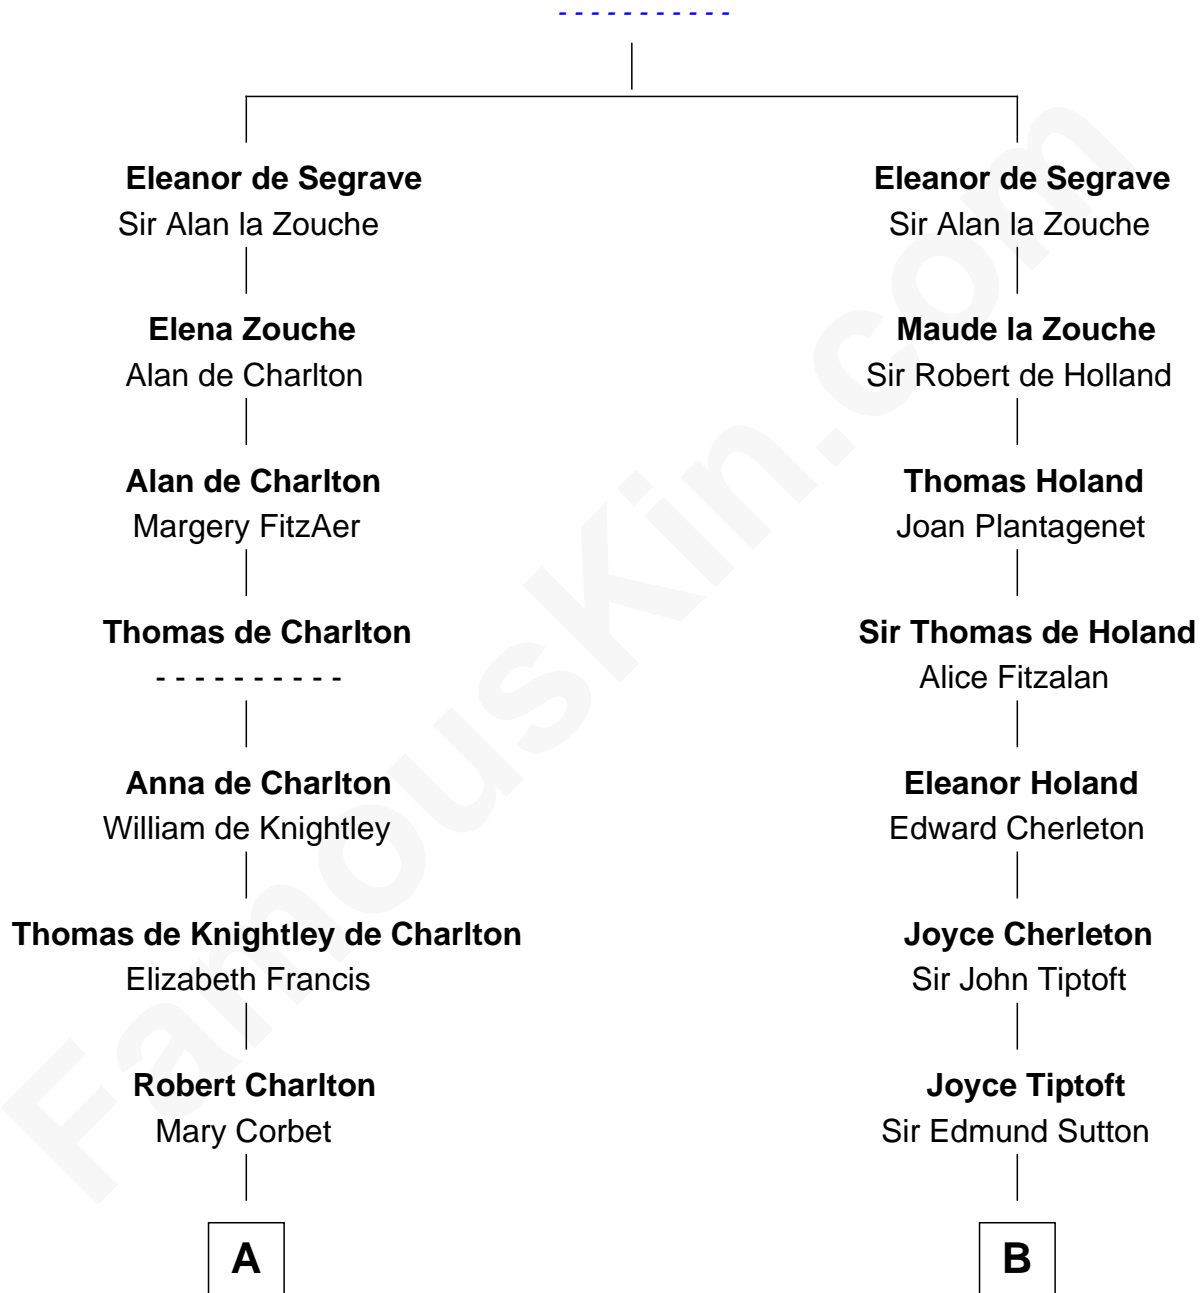

**FamousKin.com**  
**Relationship Chart of**  
**Thomas Pynchon**  
*American Novelist*

17th cousin 4 times removed of  
**Nicholas Gilman**  
*Signer of the U.S. Constitution*

**Nicholas de Segrave**

**C**

William Henry Ruggles Pynchon

Mary Murdock

William Lyon Pynchon

Annie Payne Cogswell

William Henry Chichele Pynchon

Carrie Susan Moyses

Thomas Ruggles Pynchon

Catherine Frances Bennett