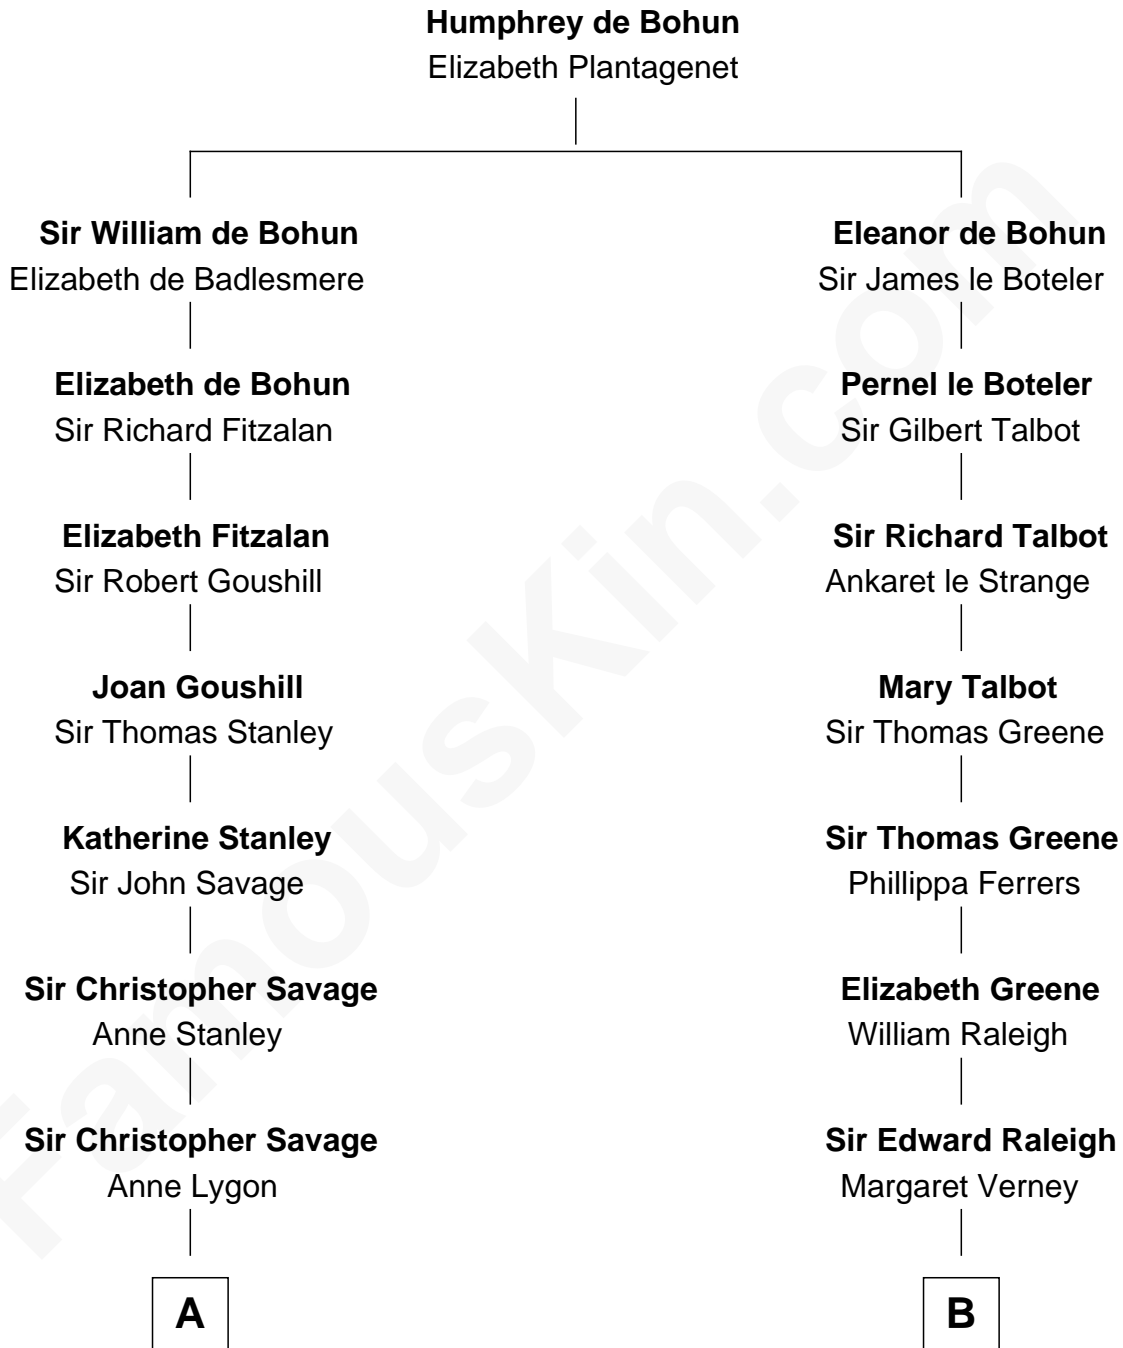

## Relationship Chart of

### Thomas Pynchon

American Novelist

17th cousin 2 times removed of

**Nicholas Gilman**  
Signer of the U.S. Constitution

**C**

—  
**William Henry Chichele Pynchon**

Carrie Susan Moyses

—  
**Thomas Ruggles Pynchon**