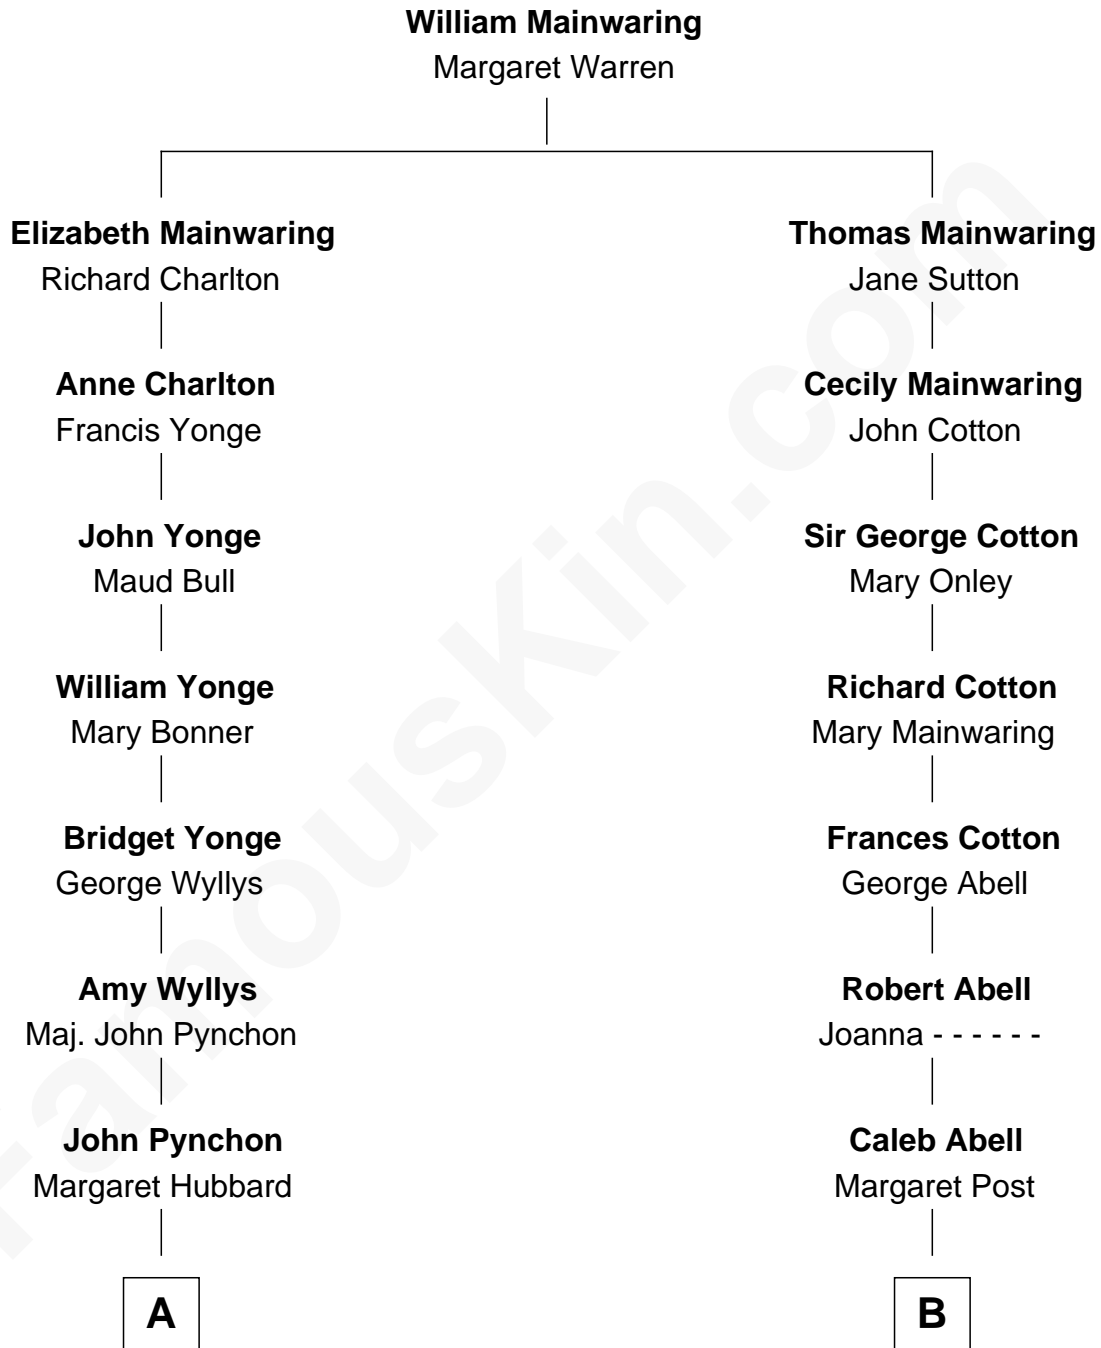

**FamousKin.com**  
**Relationship Chart of**  
**Thomas Pynchon**  
*American Novelist*

14th cousin 3 times removed of

**Richard Gere**  
*Movie Actor*

Richard Gere photo by [Francesco \(spaceodissey\)](#) (CC BY 2.0)