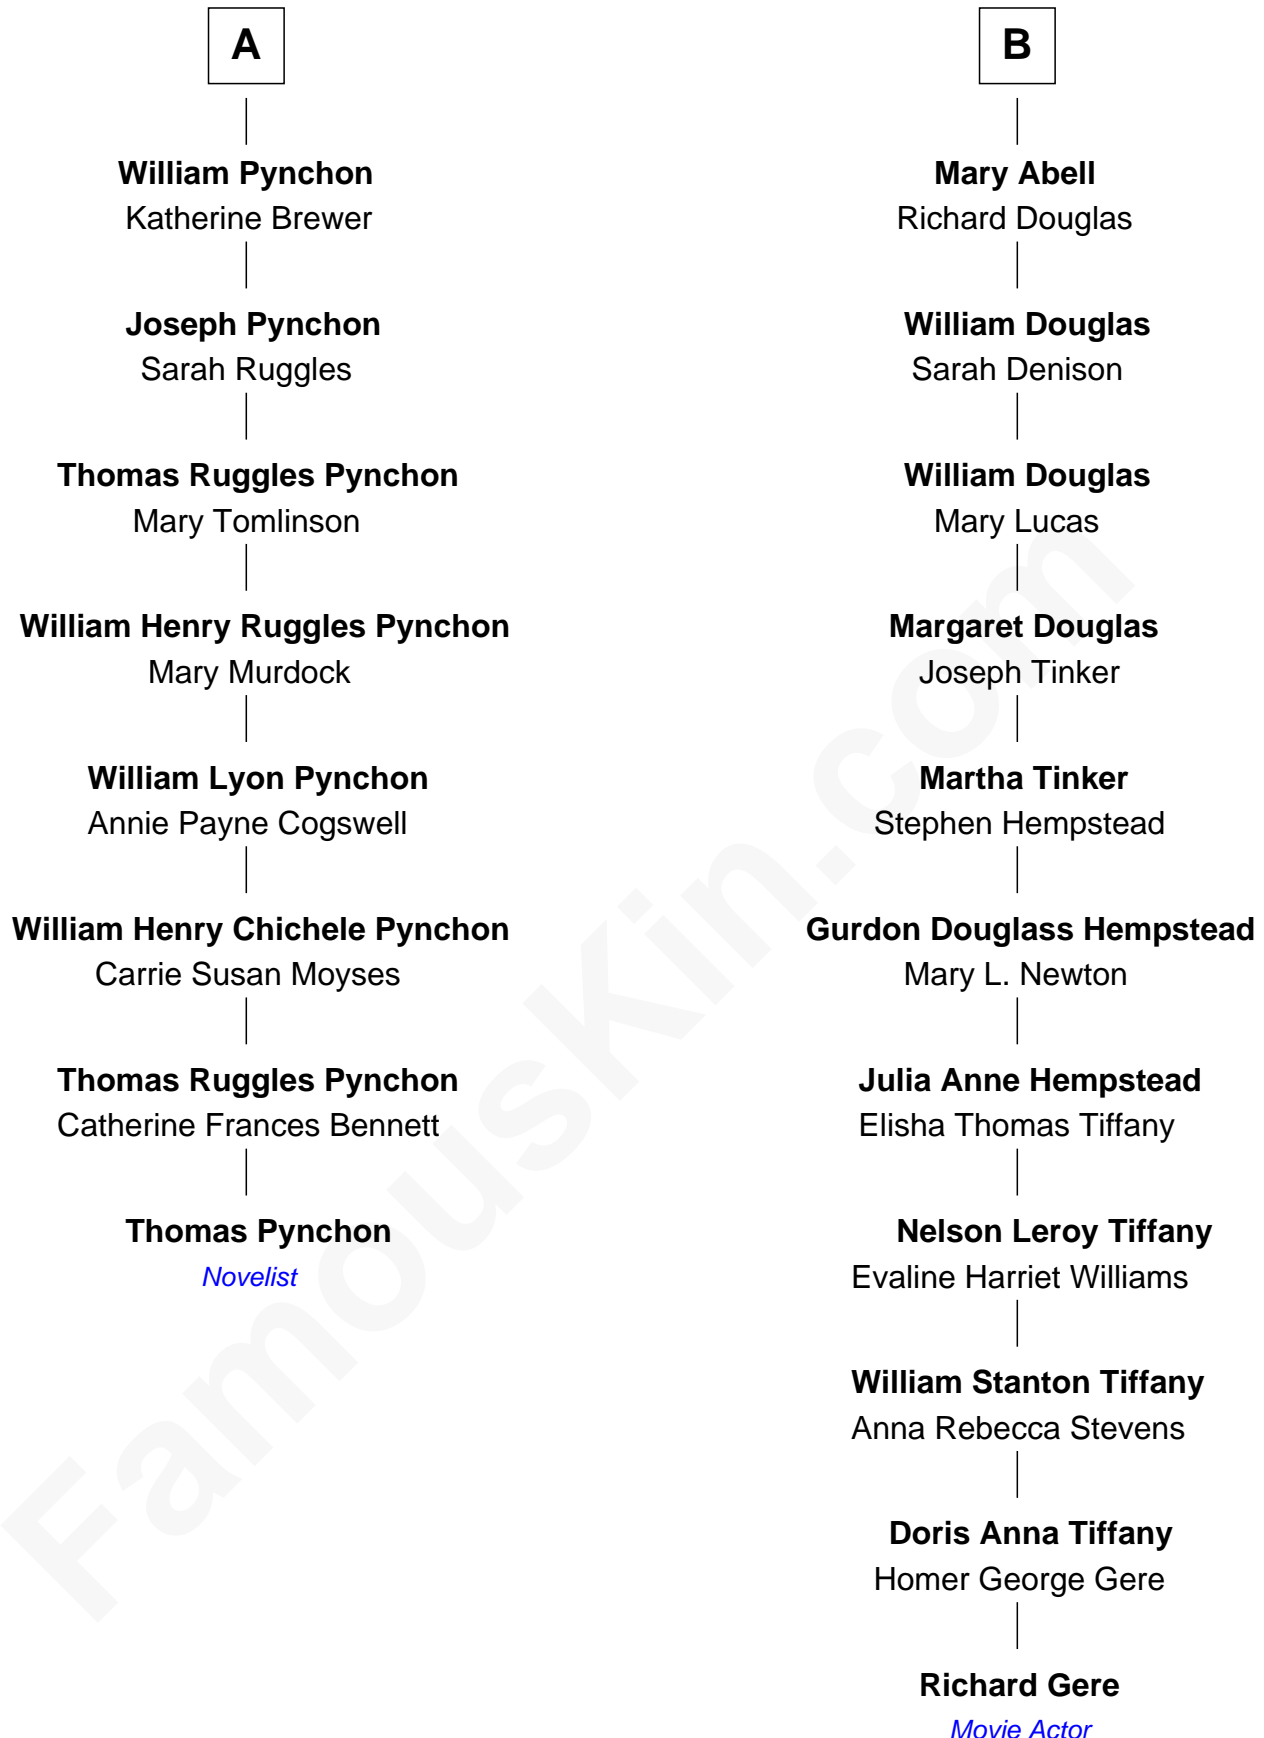

**FamousKin.com**  
**Relationship Chart of**  
**Thomas Pynchon**  
*American Novelist*

14th cousin 3 times removed of

**Richard Gere**  
*Movie Actor*

Richard Gere photo by [Francesco \(spaceodissey\)](#) (CC BY 2.0)