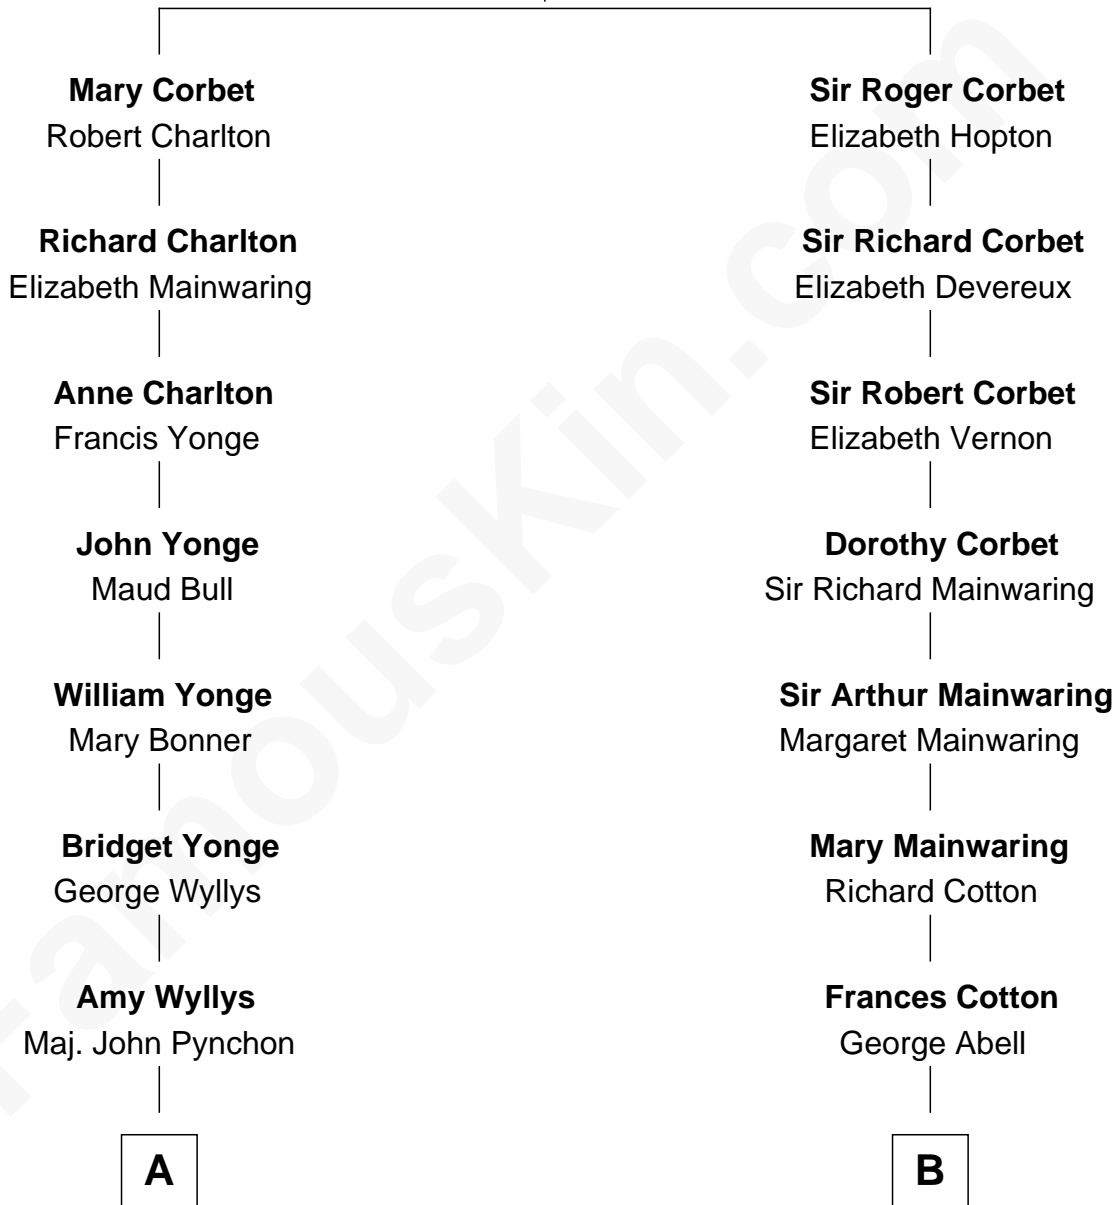

FamousKin.com

Relationship Chart of

Thomas Pynchon

American Novelist

15th cousin 4 times removed of

Richard Gere
Movie Actor

Sir Robert Corbet
Margaret - - - - -

C

William Stanton Tiffany
Anna Rebecca Stevens

Doris Anna Tiffany
Homer George Gere

Richard Gere
Movie Actor

FamousKin.com