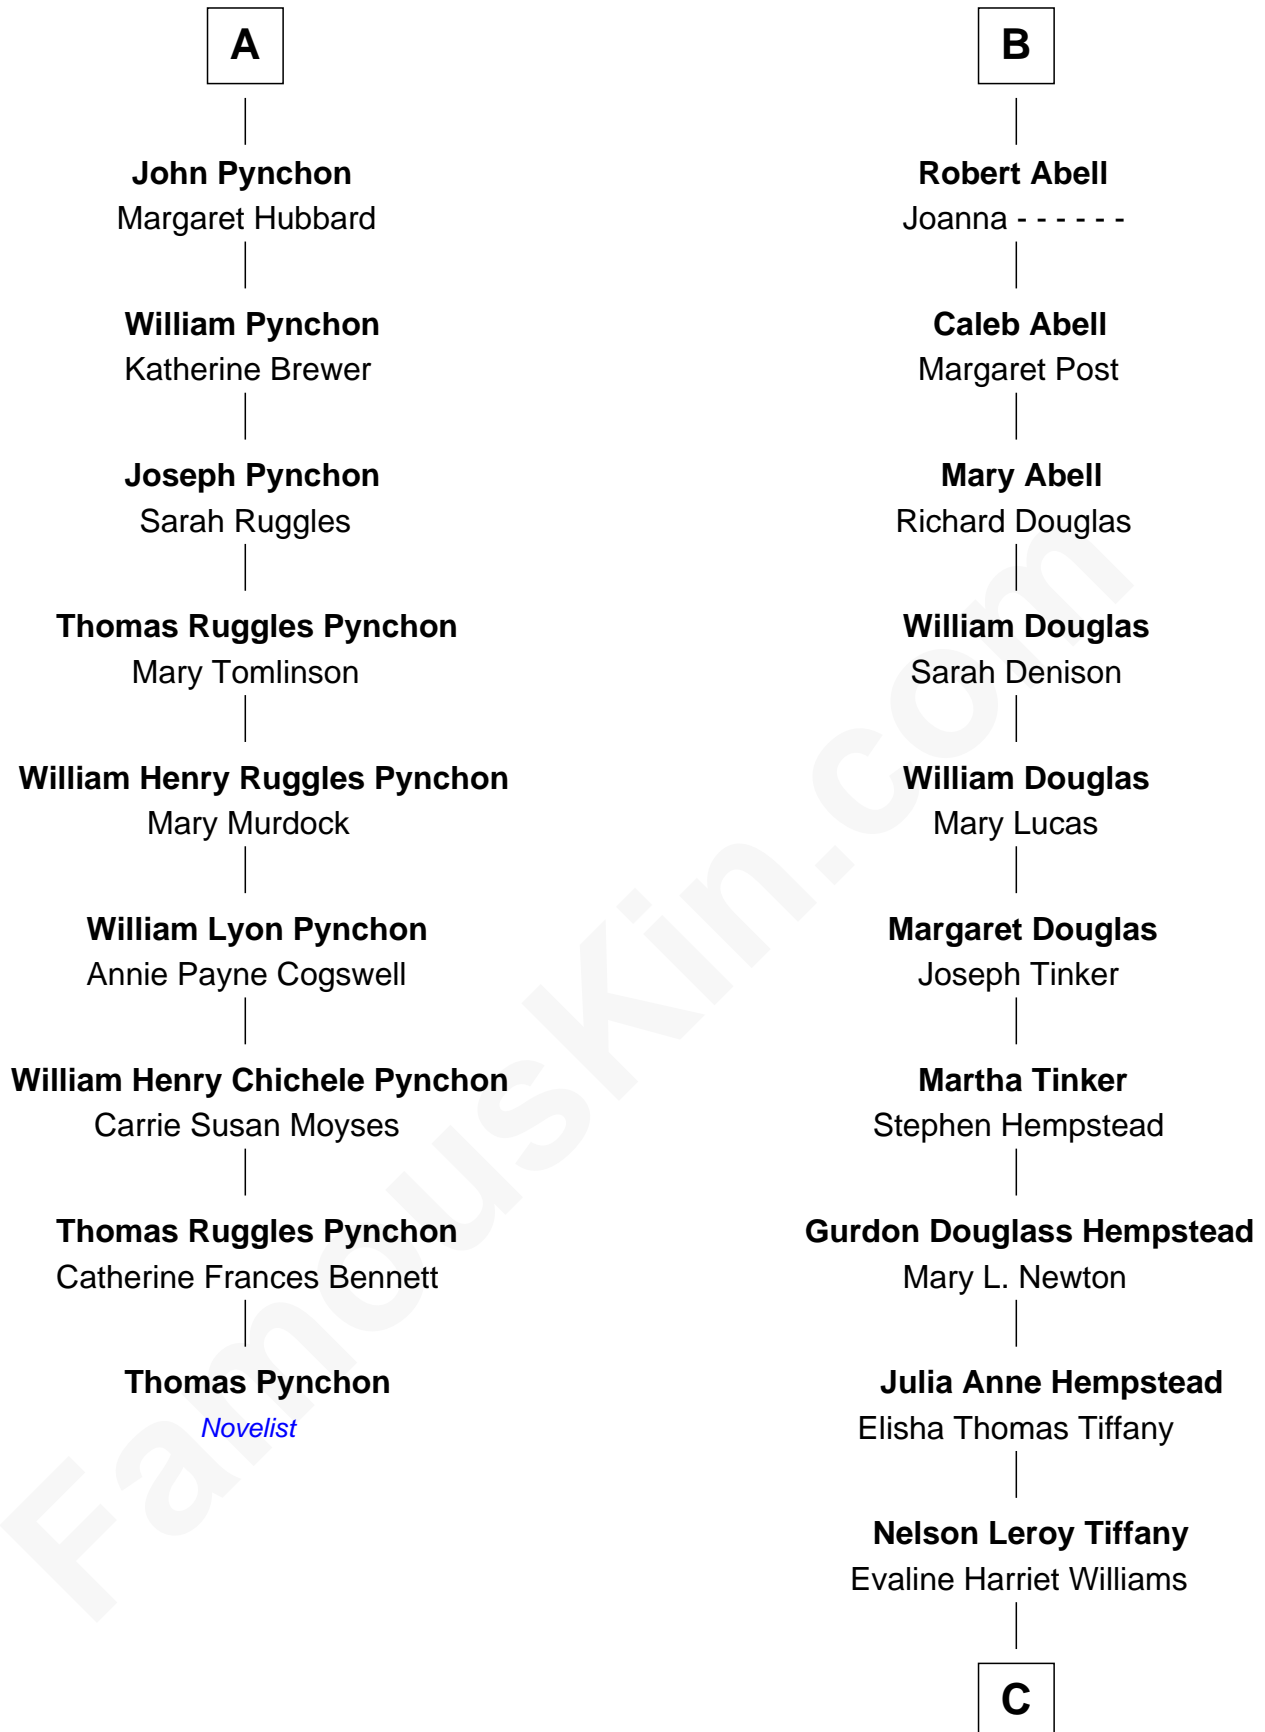

FamousKin.com

Relationship Chart of

Thomas Pynchon

American Novelist

15th cousin 4 times removed of

Richard Gere
Movie Actor

Sir Robert Corbet
Margaret - - - - -

C

William Stanton Tiffany
Anna Rebecca Stevens

Doris Anna Tiffany
Homer George Gere

Richard Gere
Movie Actor

FamousKin.com