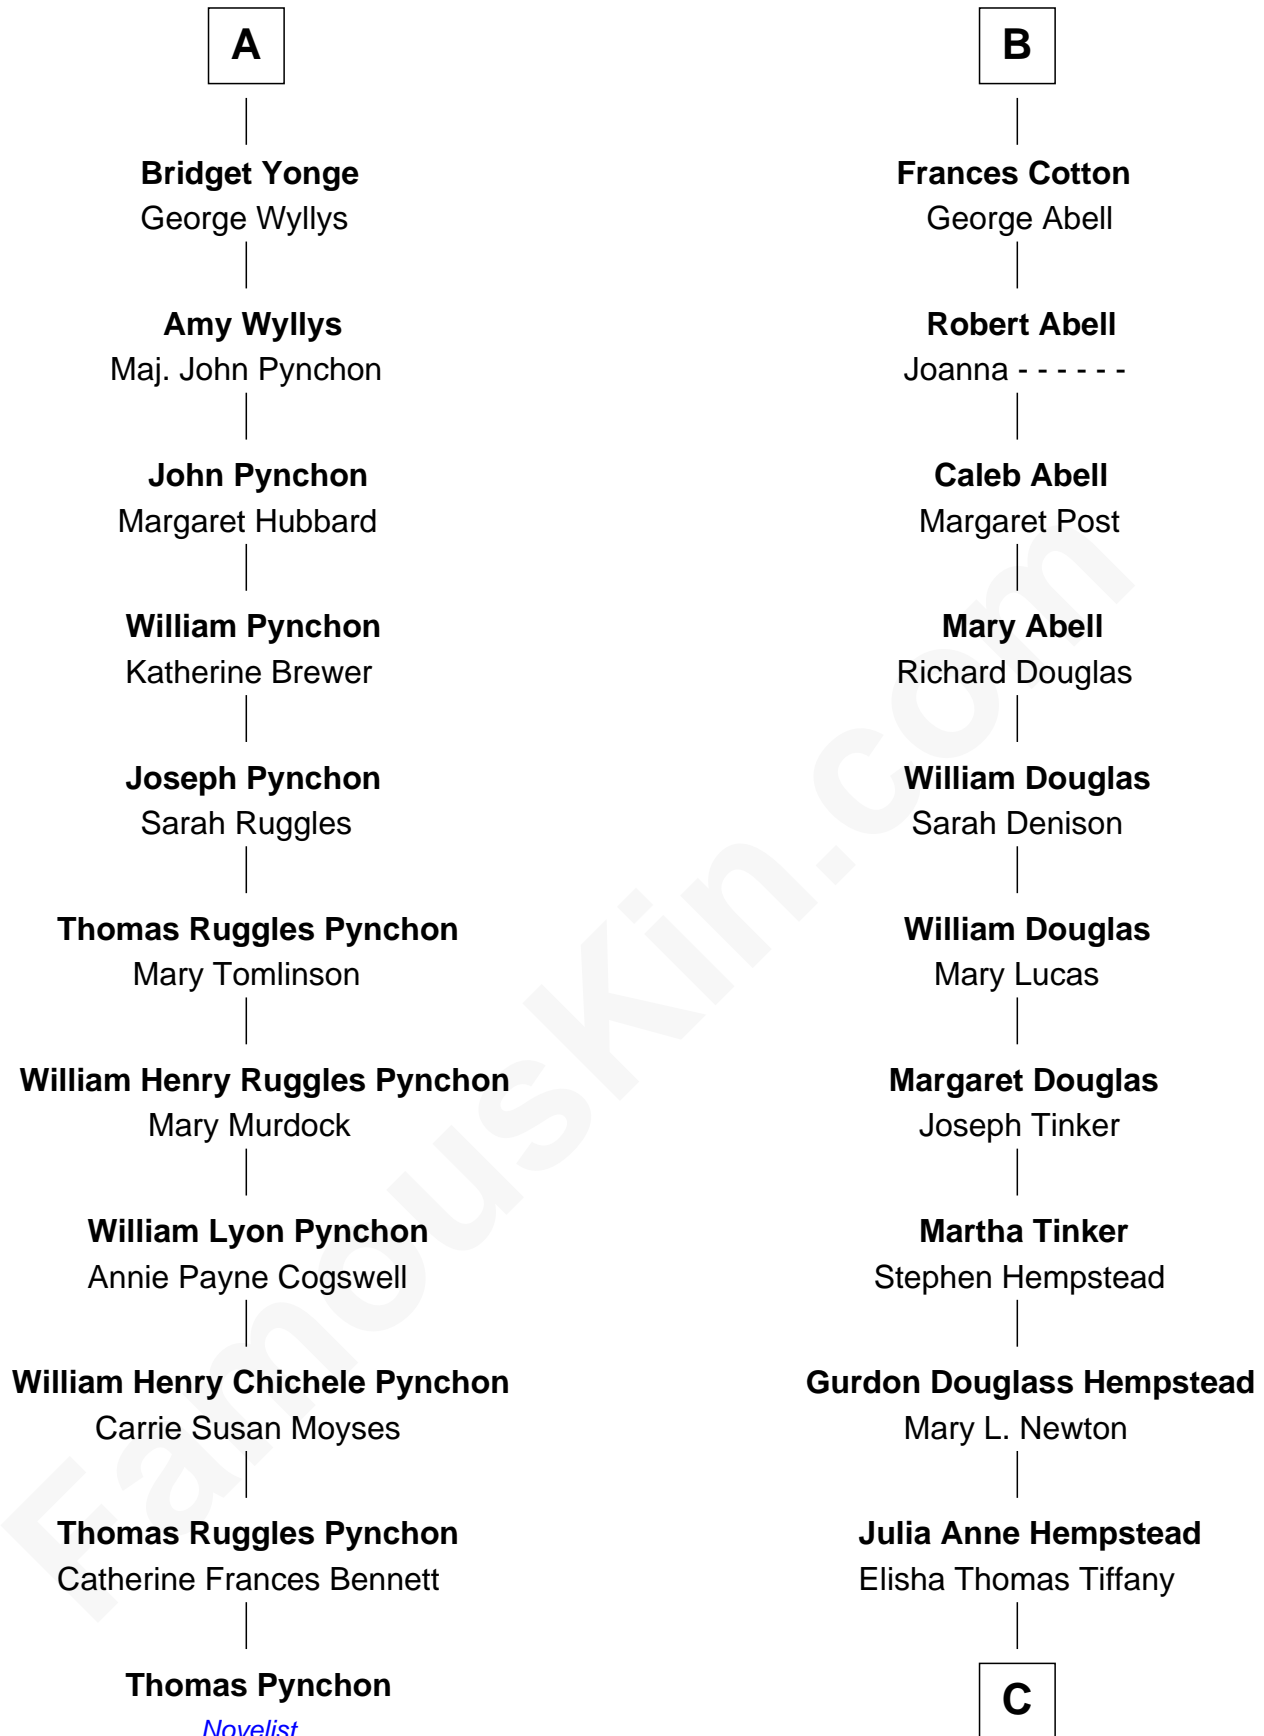

**FamousKin.com**  
**Relationship Chart of**  
**Thomas Pynchon**  
*American Novelist*

17th cousin 3 times removed of

**Richard Gere**  
*Movie Actor*

**Sir Edmund Ferrers**  
 Ellen Roche

C

**Nelson Leroy Tiffany**

Evaline Harriet Williams

**William Stanton Tiffany**

Anna Rebecca Stevens

**Doris Anna Tiffany**

Homer George Gere

**Richard Gere**

*Movie Actor*