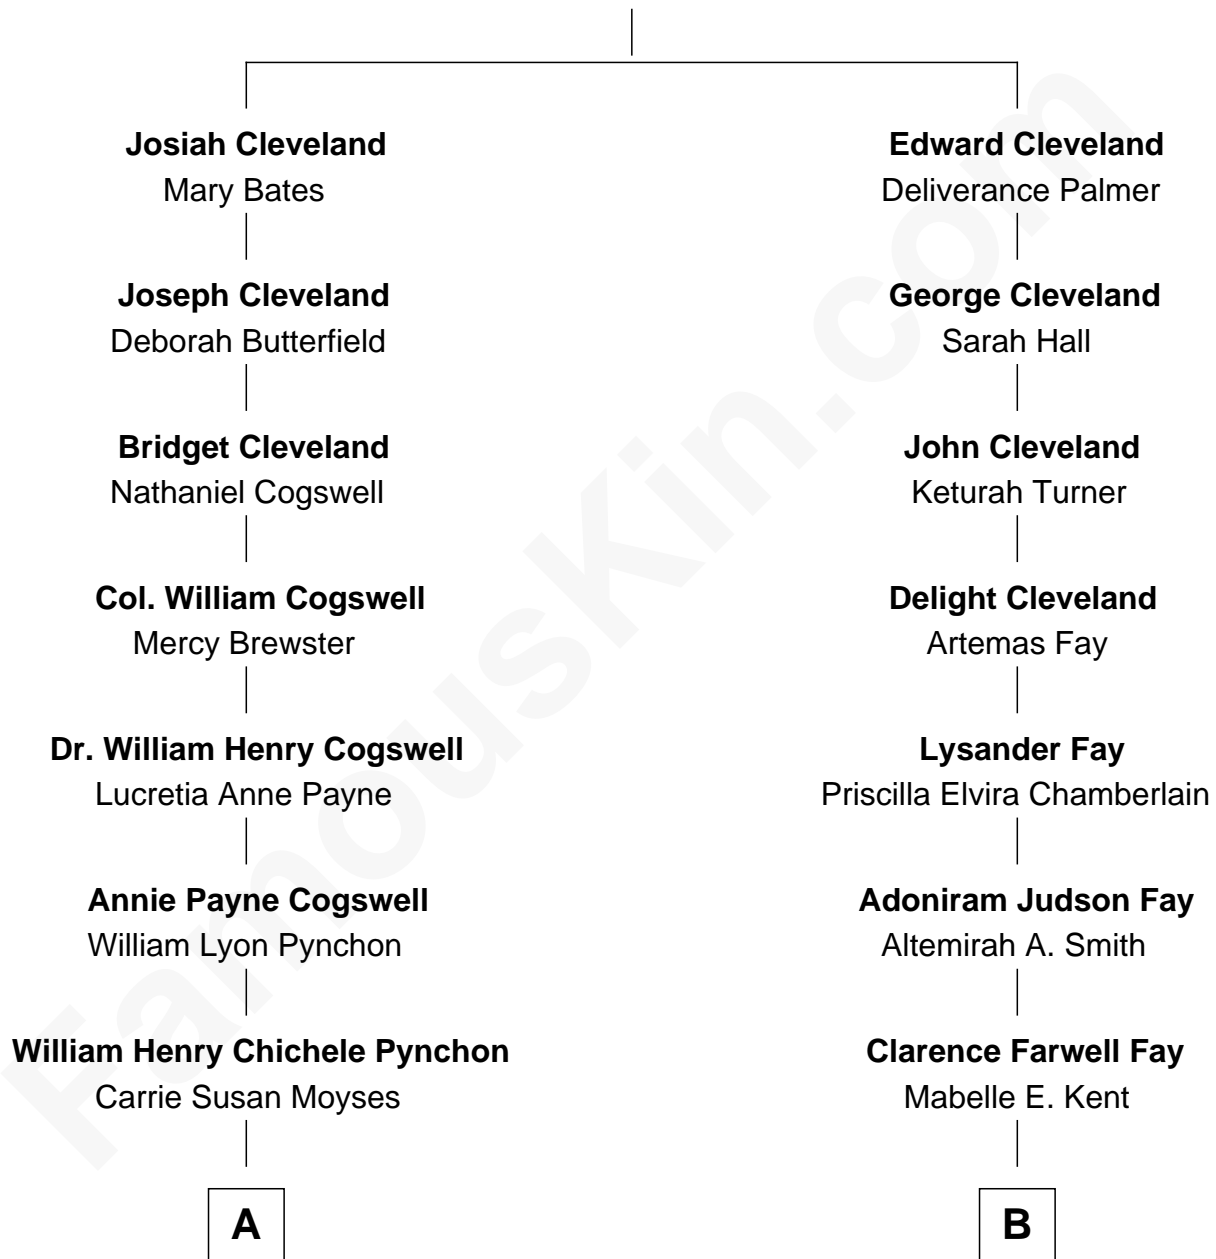

## Relationship Chart of

### Thomas Pynchon

American Novelist

8th cousin 1 time removed of

**Matt Damon**  
Movie Actor

**Moses Cleveland**

Ann Winn

**A**

**Thomas Ruggles Pynchon**  
Catherine Frances Bennett

**Thomas Pynchon**  
*Novelist*

**B**

**Roberta M. Fay**  
Albert Howe Damon

**Kent Telfer Damon**  
Nancy June Carlsson-Paige

**Matt Damon**  
*Movie Actor*

FamousKin.com