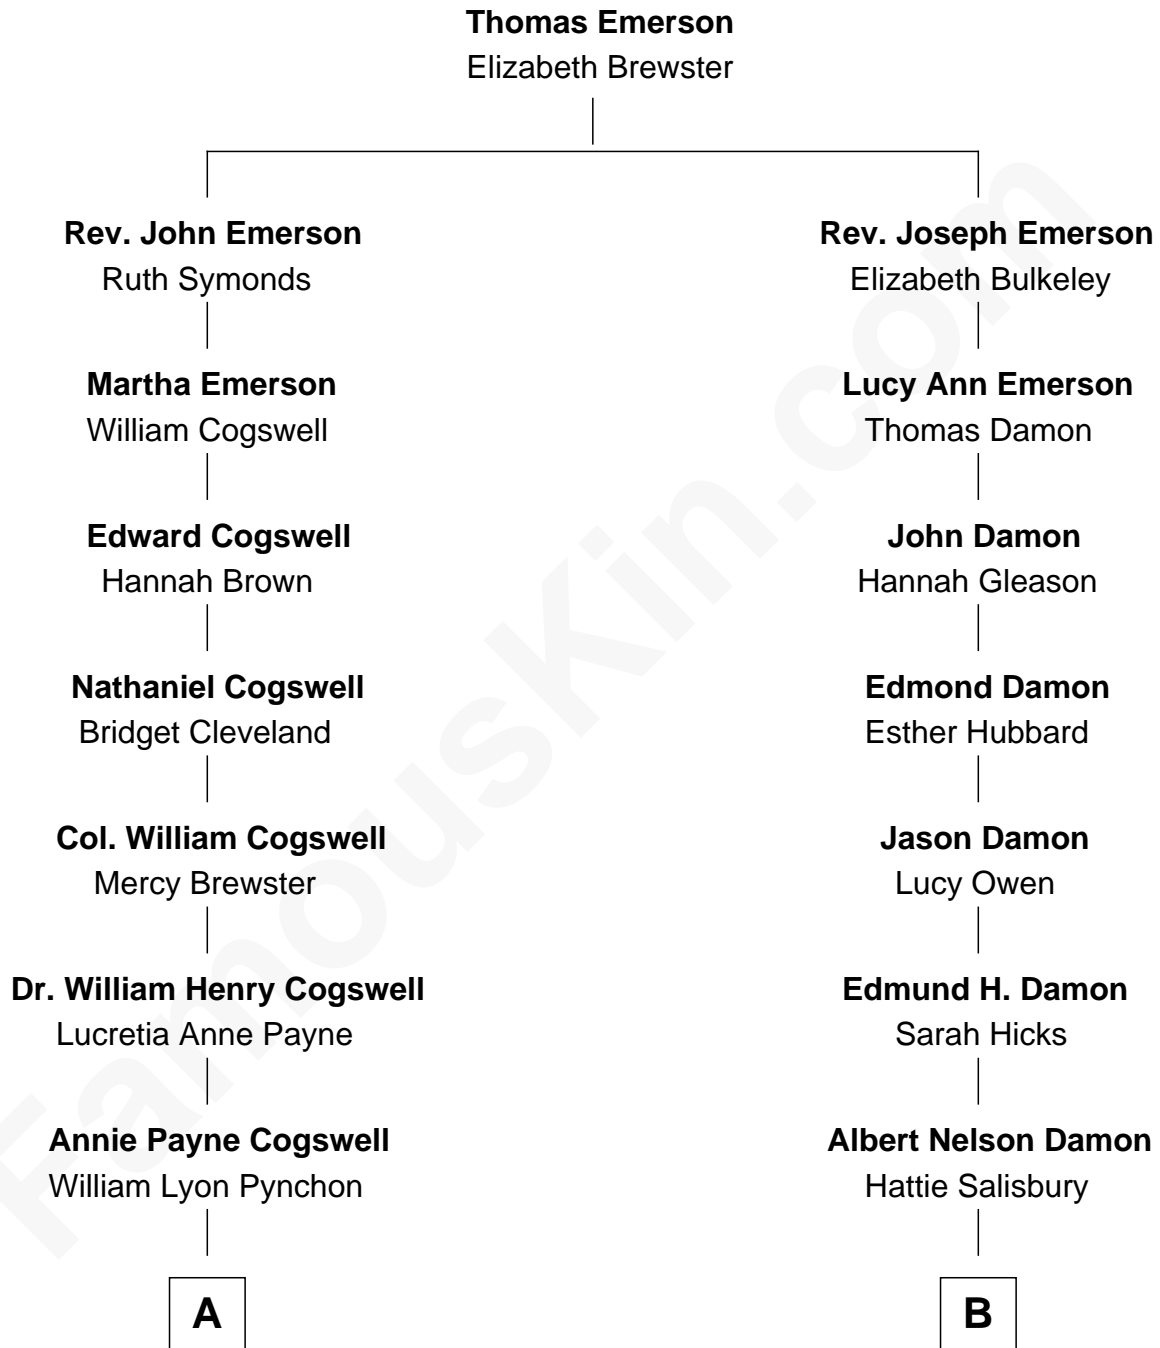

**FamousKin.com**  
**Relationship Chart of**  
**Thomas Pynchon**  
*American Novelist*

9th cousin 1 time removed of  
**Matt Damon**  
*Movie Actor*

**A**

**William Henry Chichele Pynchon**

Carrie Susan Moyses

**Thomas Ruggles Pynchon**

Catherine Frances Bennett

**Thomas Pynchon**

*Novelist*

**B**

**Alberth Howe Damon**

Grace Henrietta Telfer

**Albert Howe Damon**