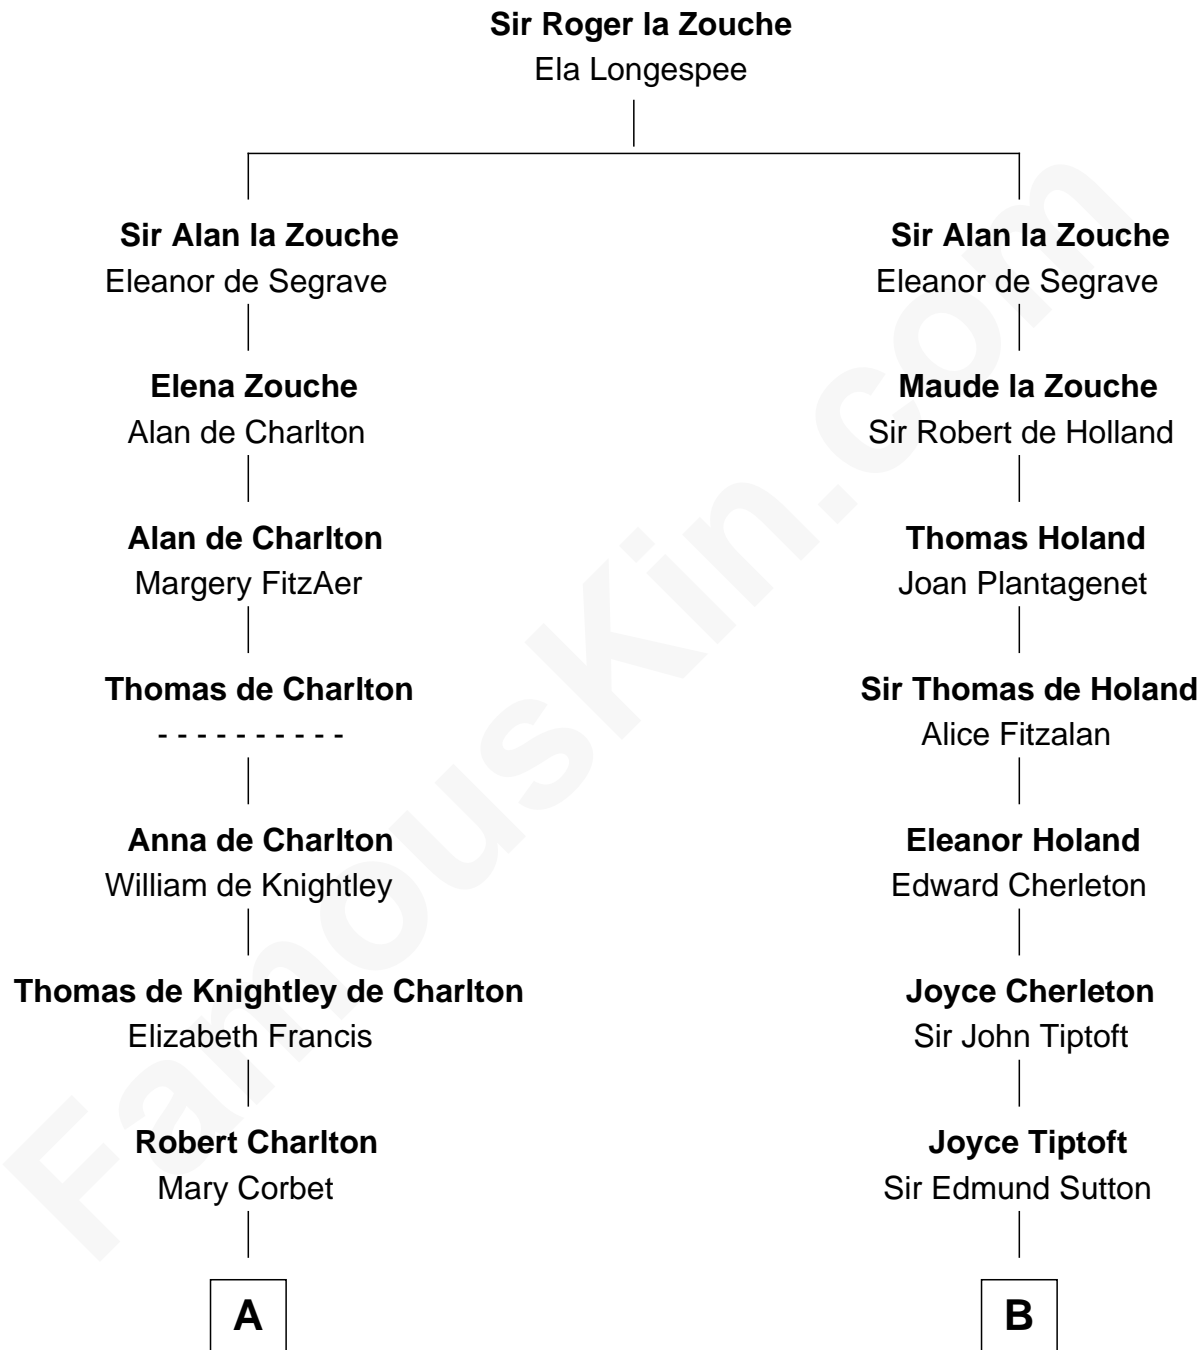

FamousKin.com Relationship Chart of

Thomas Pynchon

American Novelist

21st cousin of

Tennessee Williams

Author of A Streetcar Named Desire

C

William Henry Ruggles Pynchon

Mary Murdock

William Lyon Pynchon

Annie Payne Cogswell

William Henry Chichele Pynchon

Carrie Susan Moyses

Thomas Ruggles Pynchon

Catherine Frances Bennett

Thomas Pynchon