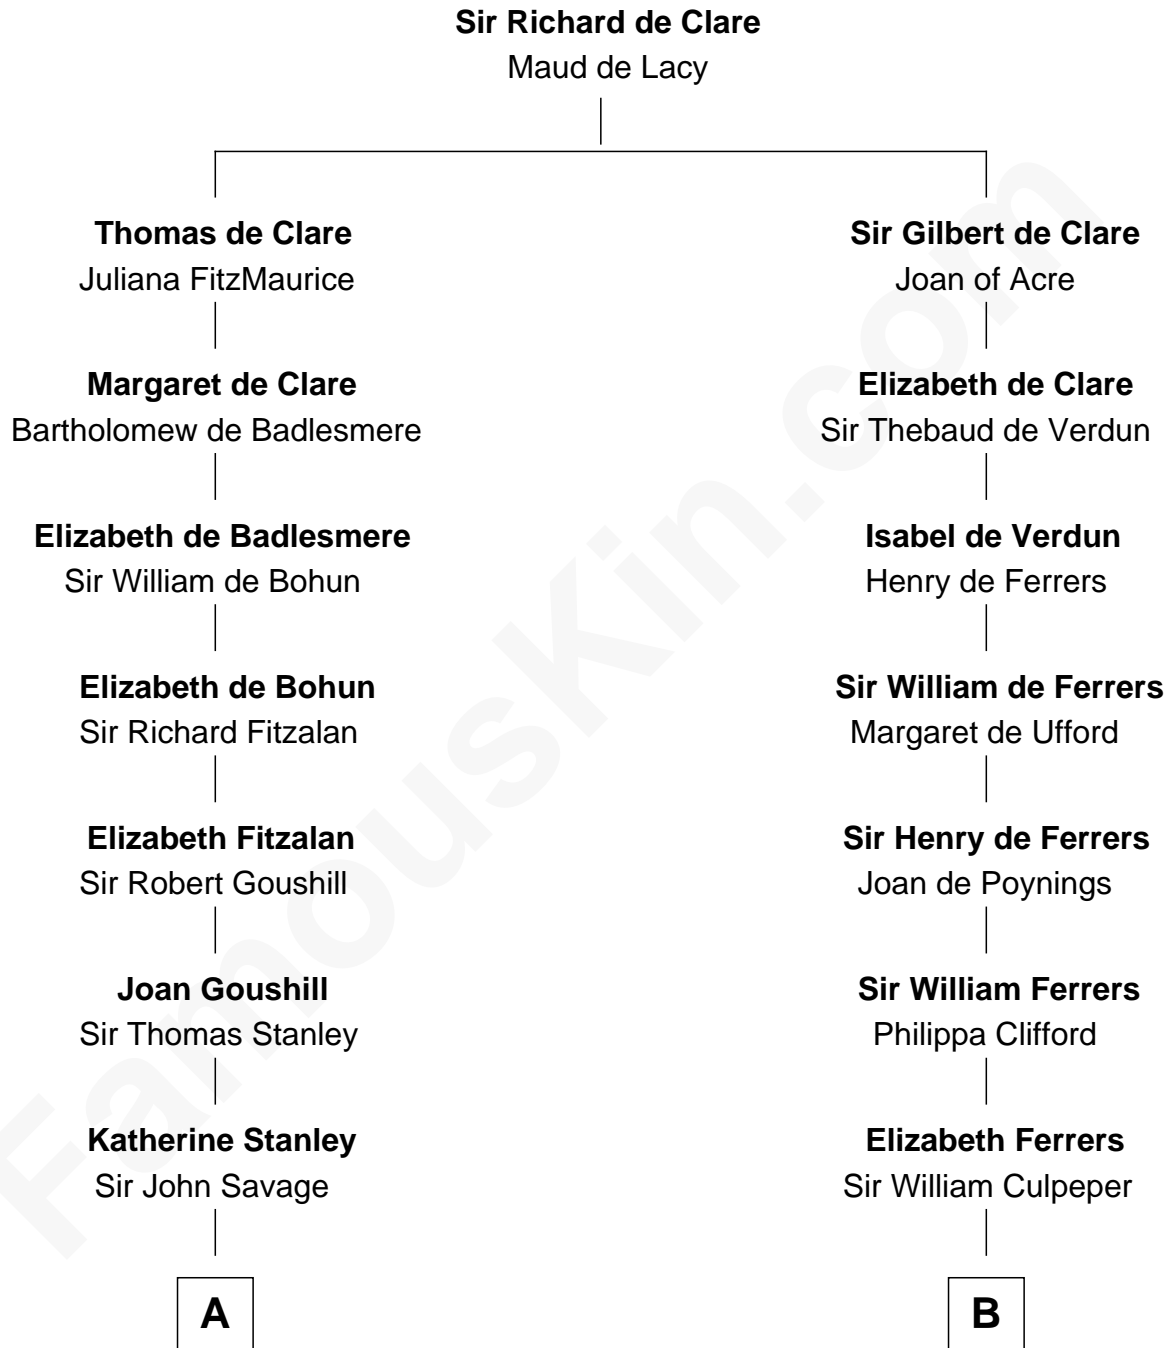

FamousKin.com Relationship Chart of

Thomas Pynchon

American Novelist

21st cousin of

Tennessee Williams

Author of A Streetcar Named Desire

C

William Henry Ruggles Pynchon

Mary Murdock

William Lyon Pynchon

Annie Payne Cogswell

William Henry Chichele Pynchon

Carrie Susan Moyses

Thomas Ruggles Pynchon

Catherine Frances Bennett

Thomas Pynchon