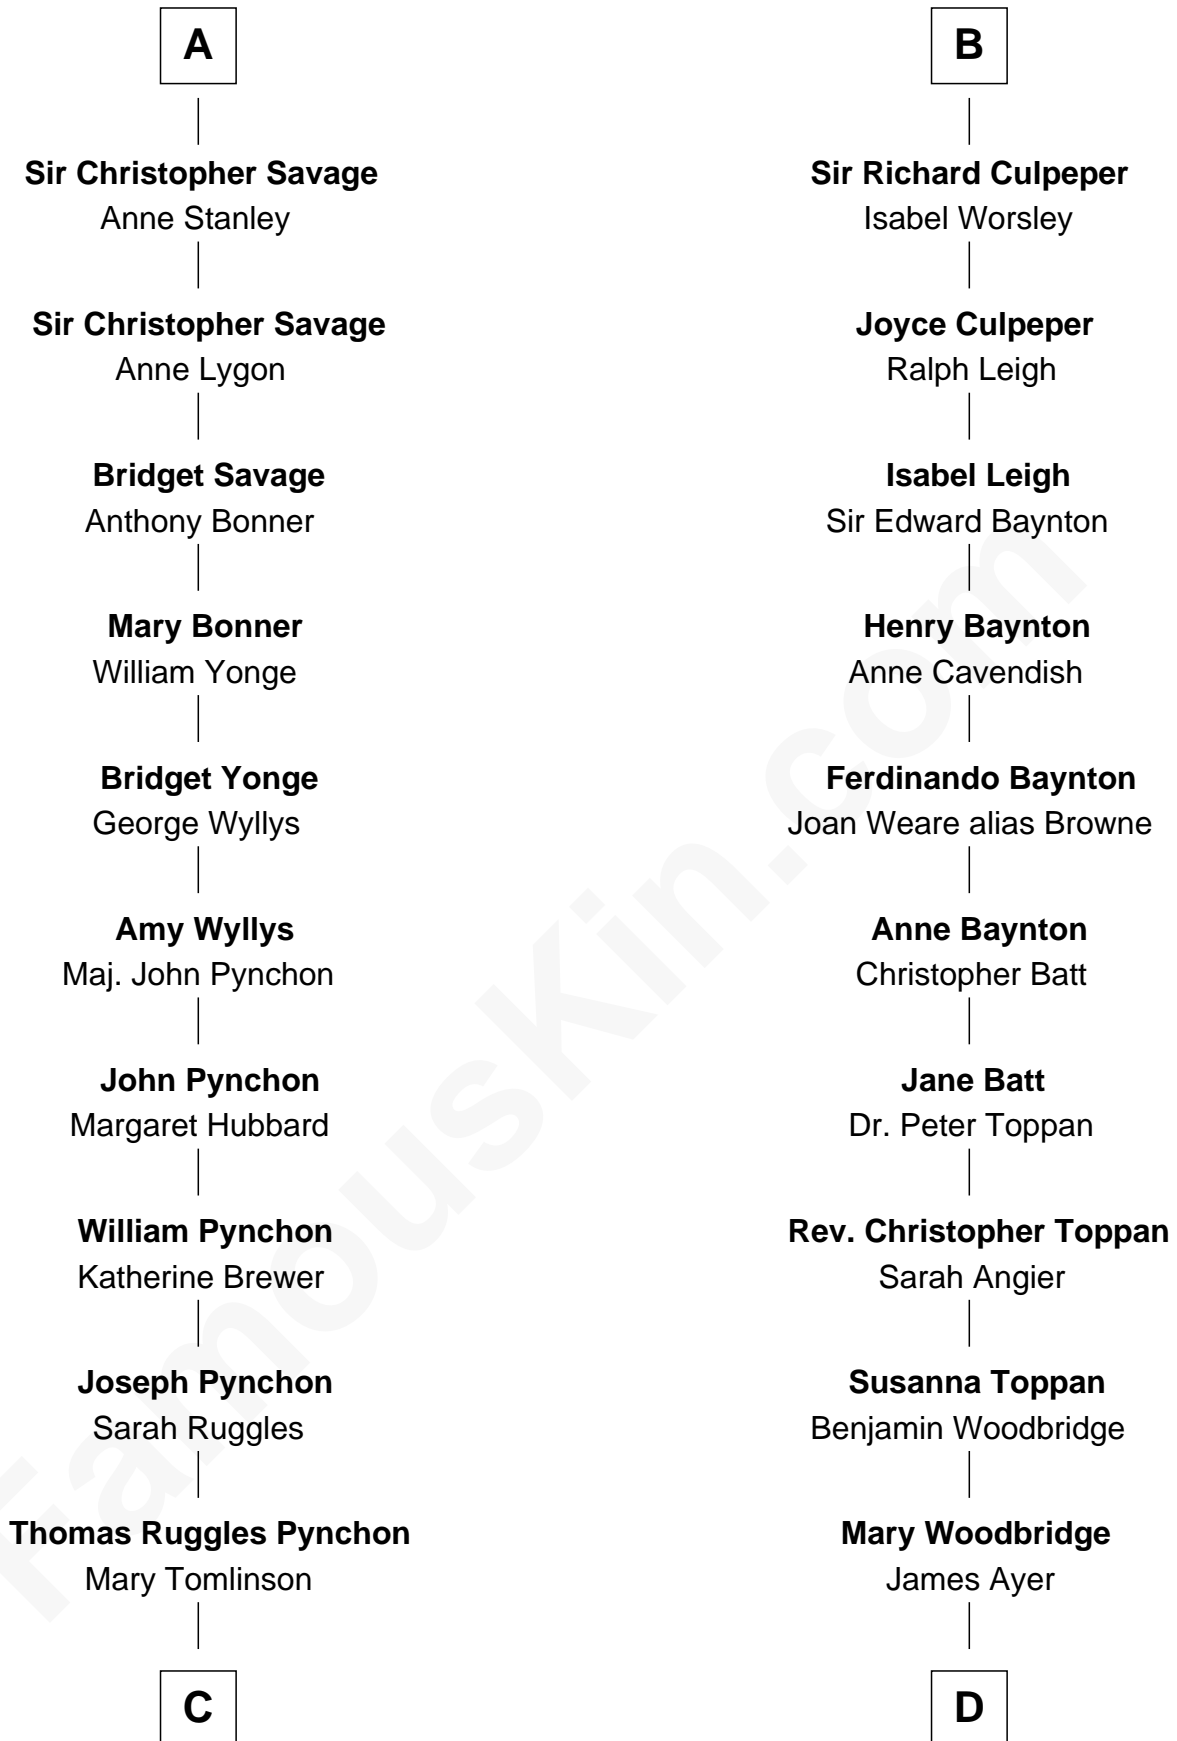

FamousKin.com Relationship Chart of

Thomas Pynchon

American Novelist

21st cousin of

Tennessee Williams

Author of A Streetcar Named Desire

C

William Henry Ruggles Pynchon

Mary Murdock

William Lyon Pynchon

Annie Payne Cogswell

William Henry Chichele Pynchon

Carrie Susan Moyses

Thomas Ruggles Pynchon

Catherine Frances Bennett

Thomas Pynchon