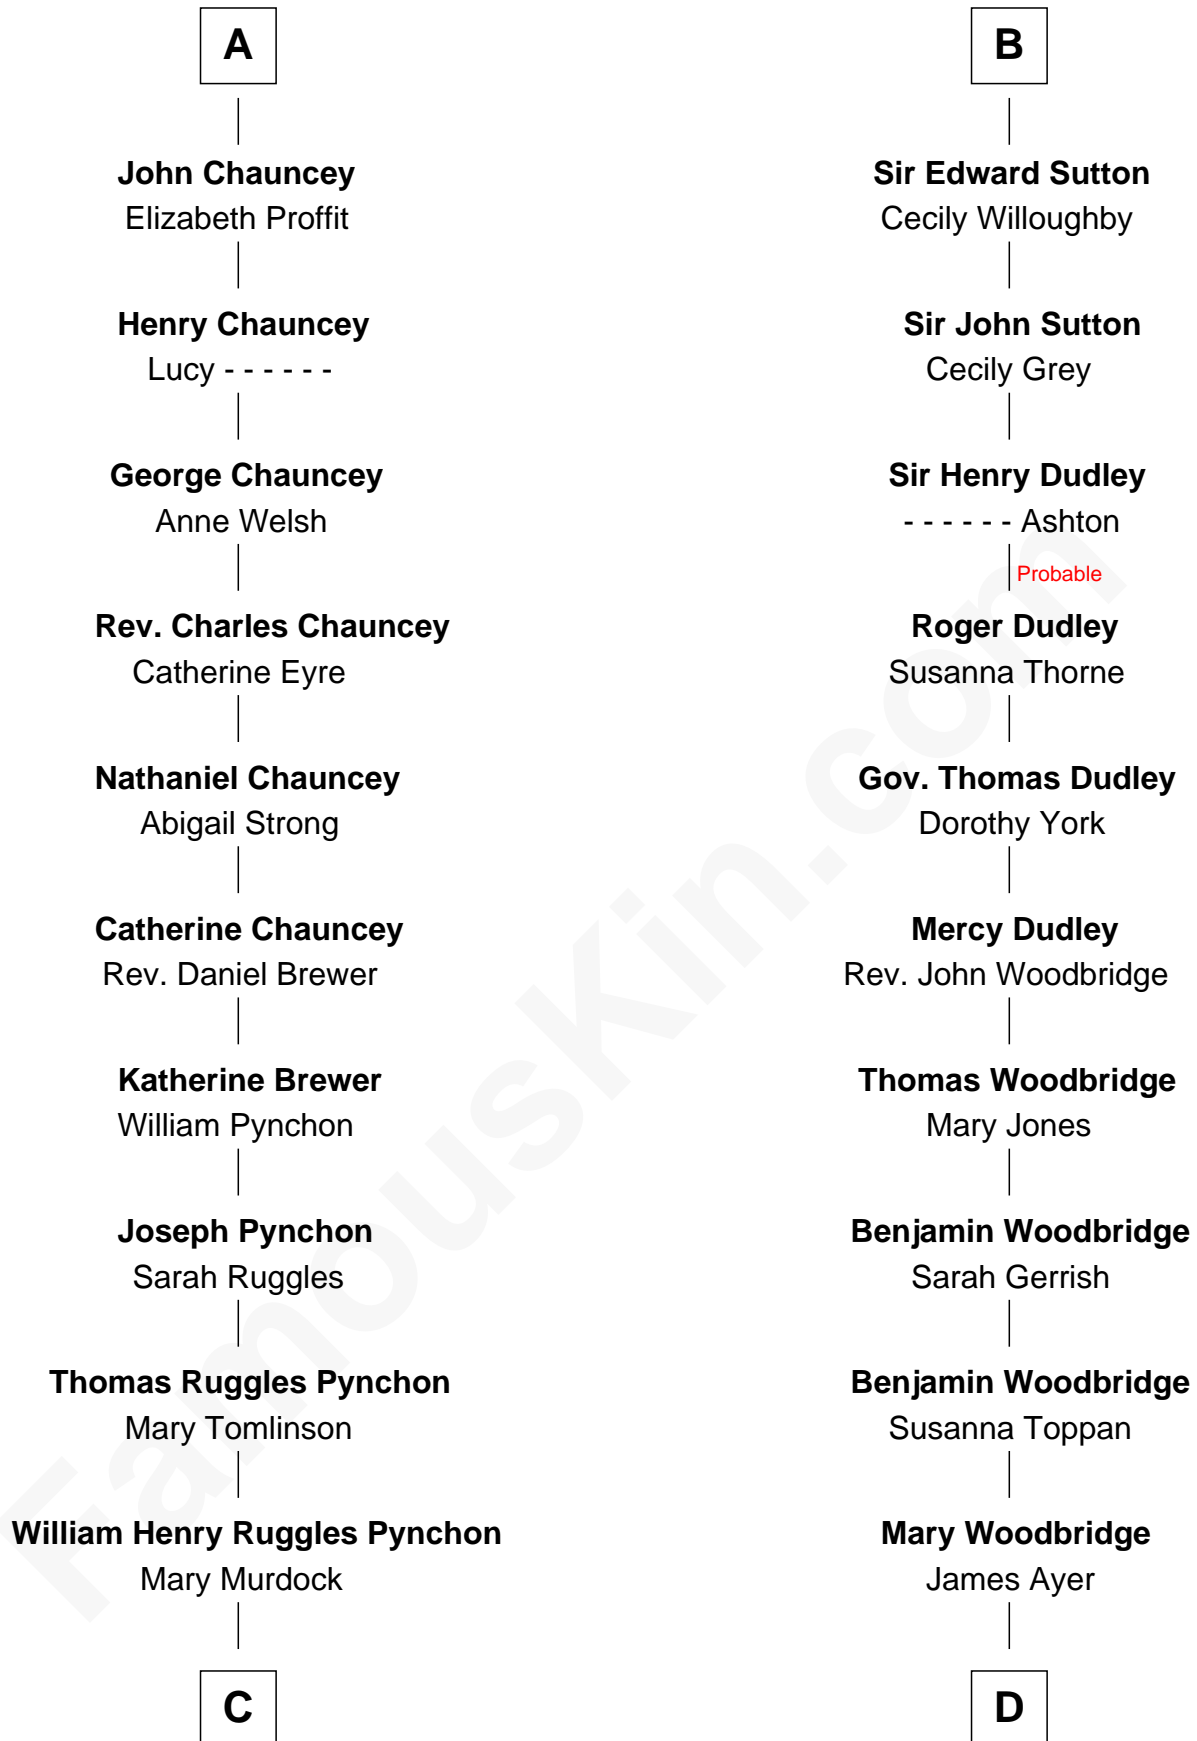

**FamousKin.com**  
**Relationship Chart of**  
**Thomas Pynchon**  
*American Novelist*

20th cousin 1 time removed of  
**Tennessee Williams**  
*Author of A Streetcar Named Desire*

**C**

**William Lyon Pynchon**

Annie Payne Cogswell

**William Henry Chichele Pynchon**

Carrie Susan Moyses

**Thomas Ruggles Pynchon**

Catherine Frances Bennett

**Thomas Pynchon**

*Novelist*

**D**

**Tennessee Williams**

*Author of A Streetcar Named Desire*