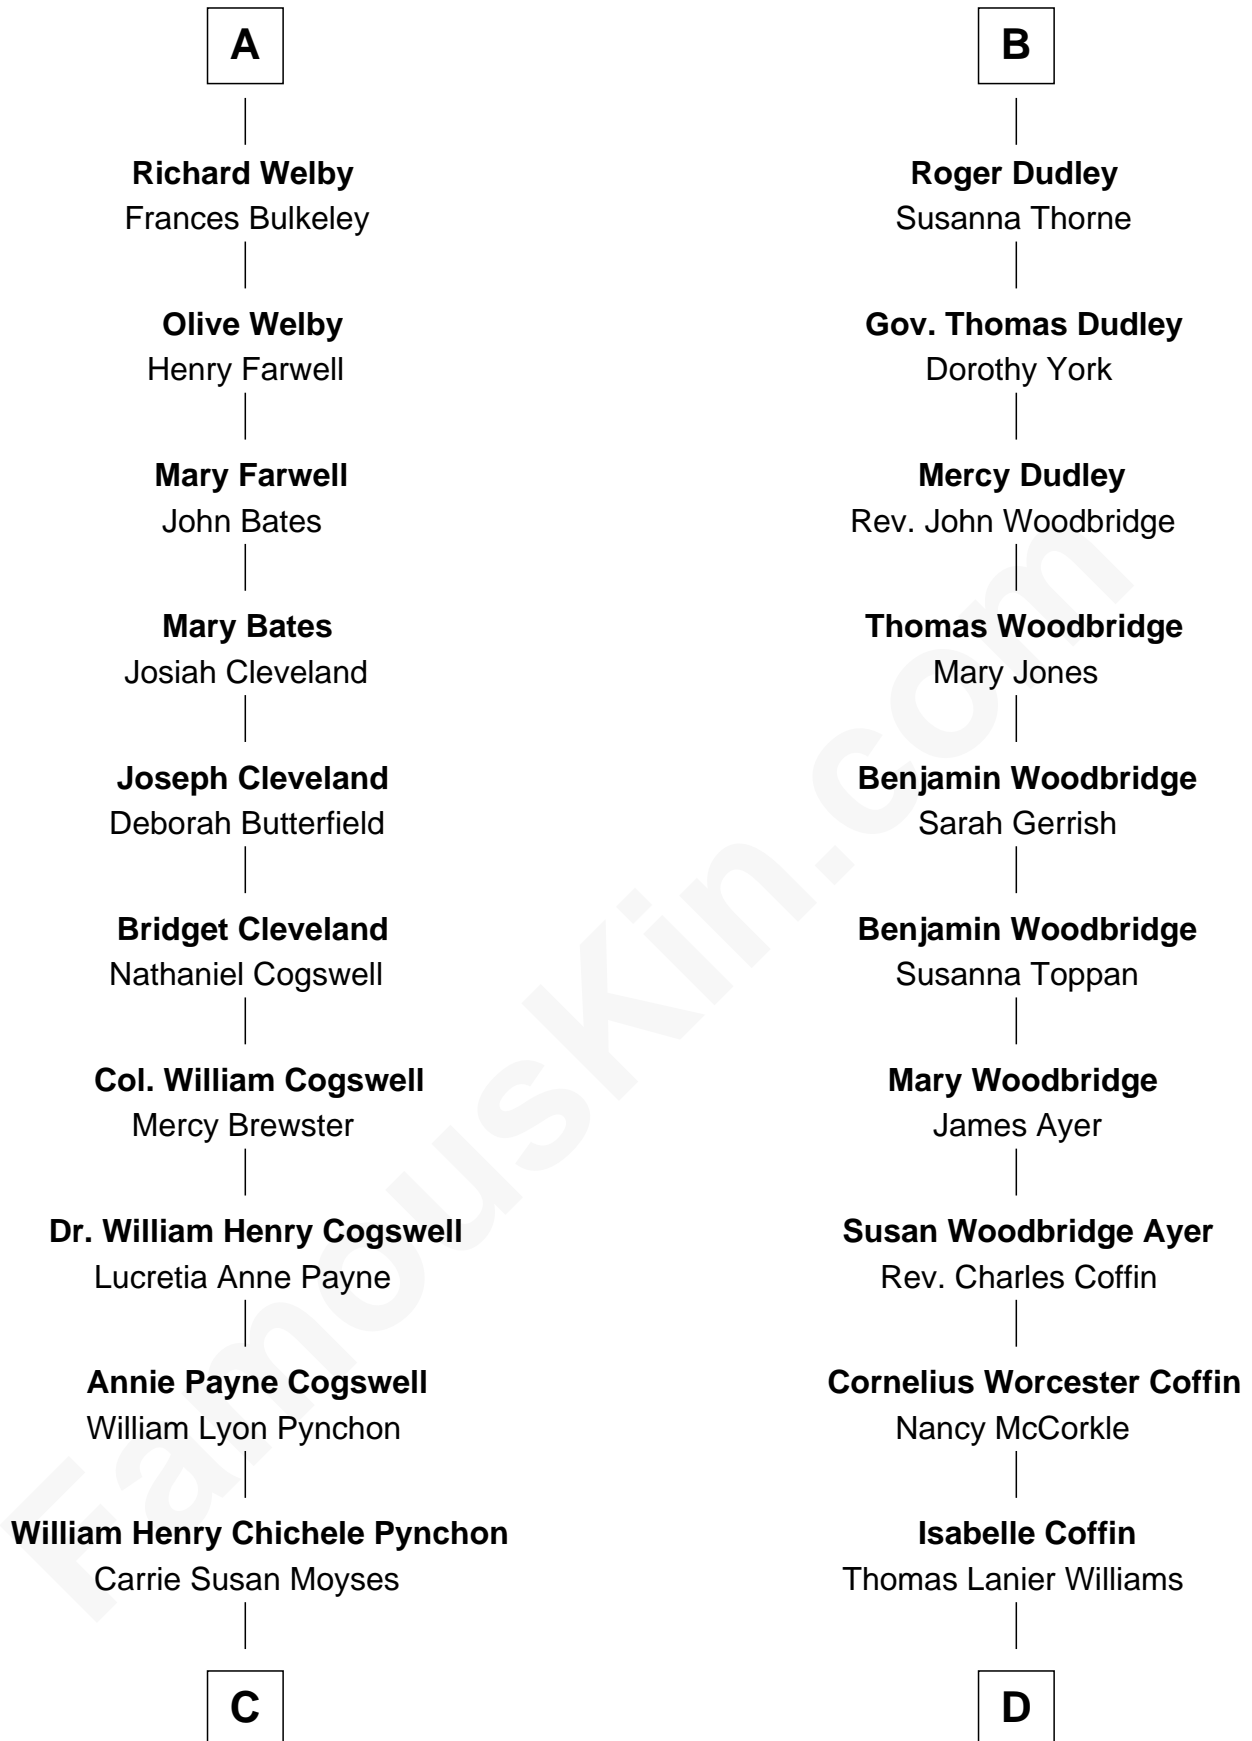

FamousKin.com Relationship Chart of

Thomas Pynchon

American Novelist

18th cousin of

Tennessee Williams

Author of A Streetcar Named Desire

Sir Philip le Despencer

Elizabeth - - - - -

Sir Robert Tyrwhit

Maud Talboys

Katharine Tyrwhit

Sir Richard Thimbleby

Elizabeth Thimbleby

Thomas Welby

A

Alice le Despenser

Cecily Willoughby

Sir John Sutton

Cecily Grey

Sir Henry Dudley

- - - - - Ashton

Probable

B

C