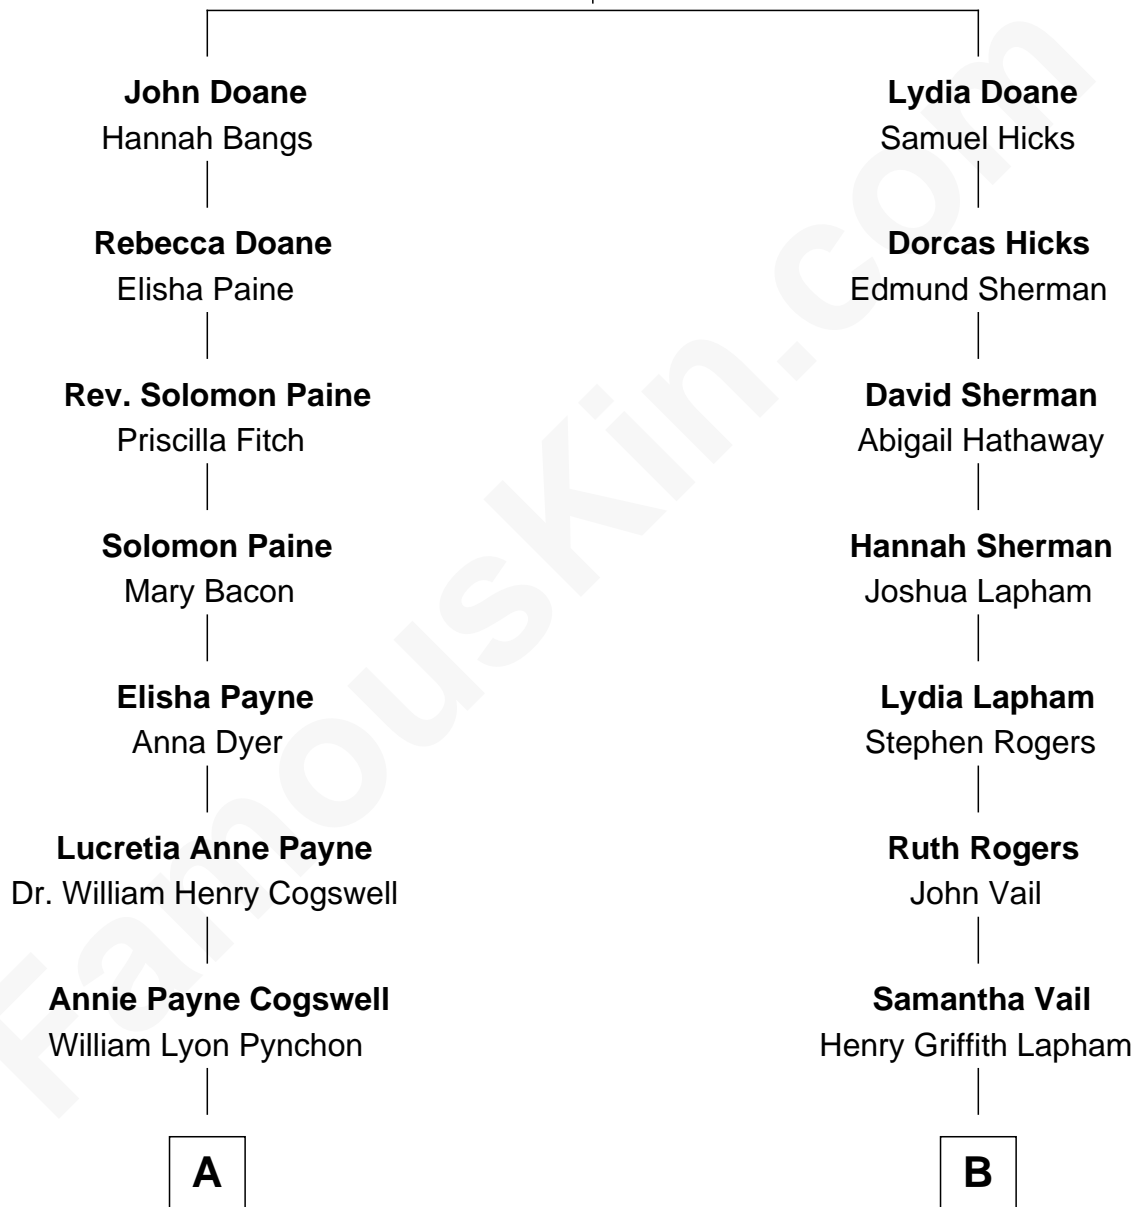

# FamousKin.com Relationship Chart of

**Thomas Pynchon**

*American Novelist*

9th cousin of

**Christopher Lloyd**

*Movie Actor*

**John Doane**

Ann - - - - -

**A**

**William Henry Chichele Pynchon**

Carrie Susan Moyses

**Thomas Ruggles Pynchon**

Catherine Frances Bennett

**Thomas Pynchon**

*Novelist*

**B**

**Lewis Henry Lapham**

Antoinette N. Dearborn

**Ruth Lapham**

Samuel R. Lloyd

**Christopher Lloyd**

*Movie Actor*

FamousKin.com