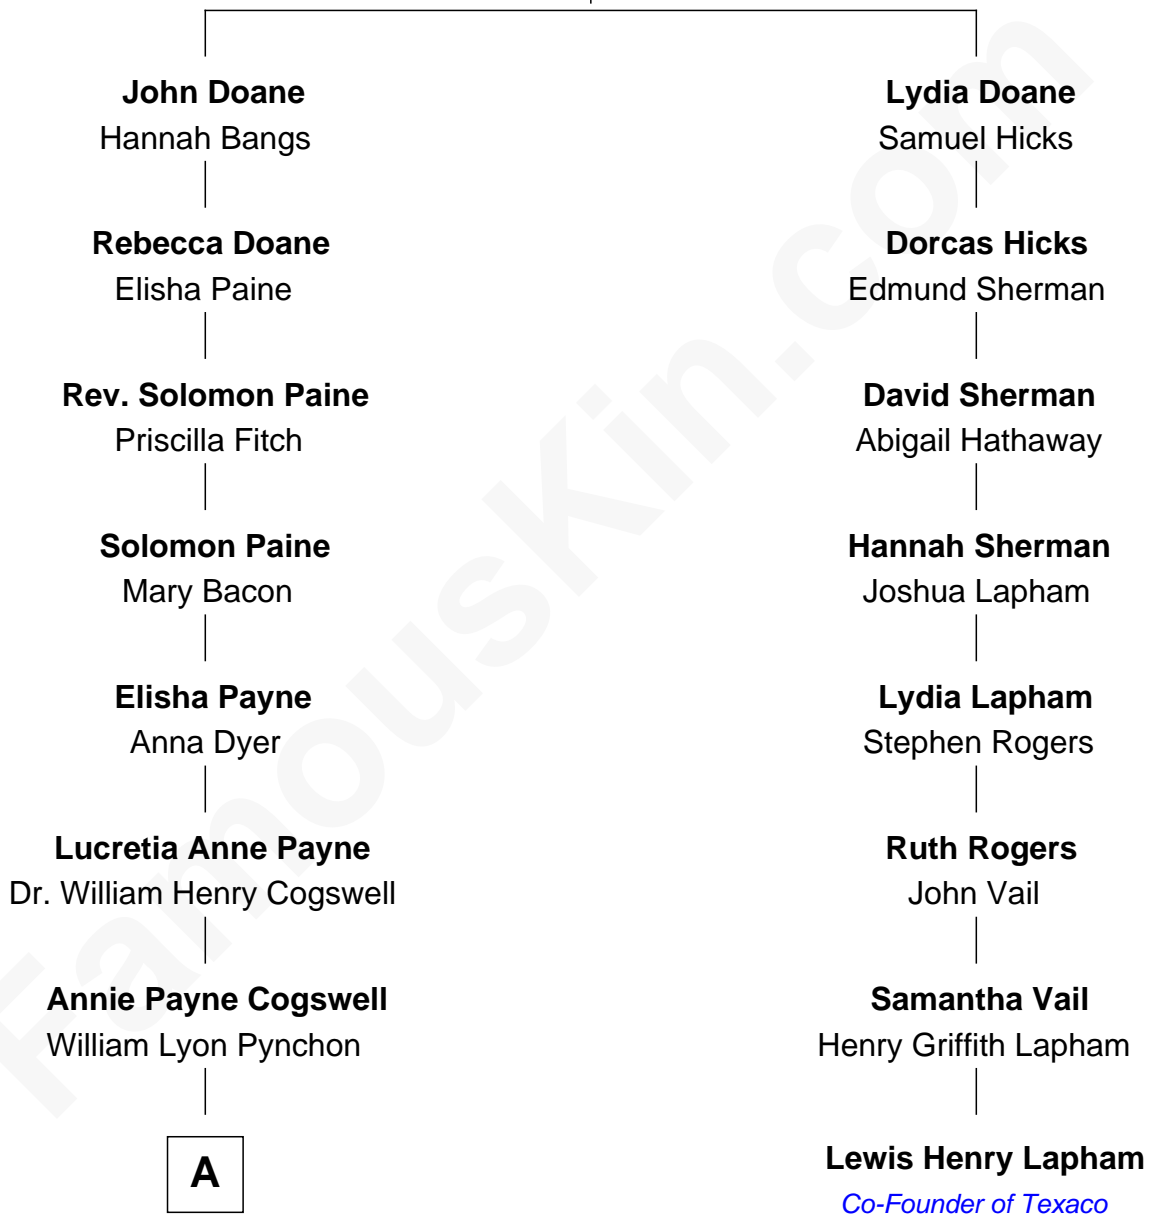

FamousKin.com
Relationship Chart of
Thomas Pynchon
American Novelist

7th cousin 2 times removed of

Lewis Henry Lapham
Co-Founder of Texaco

John Doane
 Ann - - - - -

A

William Henry Chichele Pynchon

Carrie Susan Moyses

Thomas Ruggles Pynchon

Catherine Frances Bennett

Thomas Pynchon

Novelist