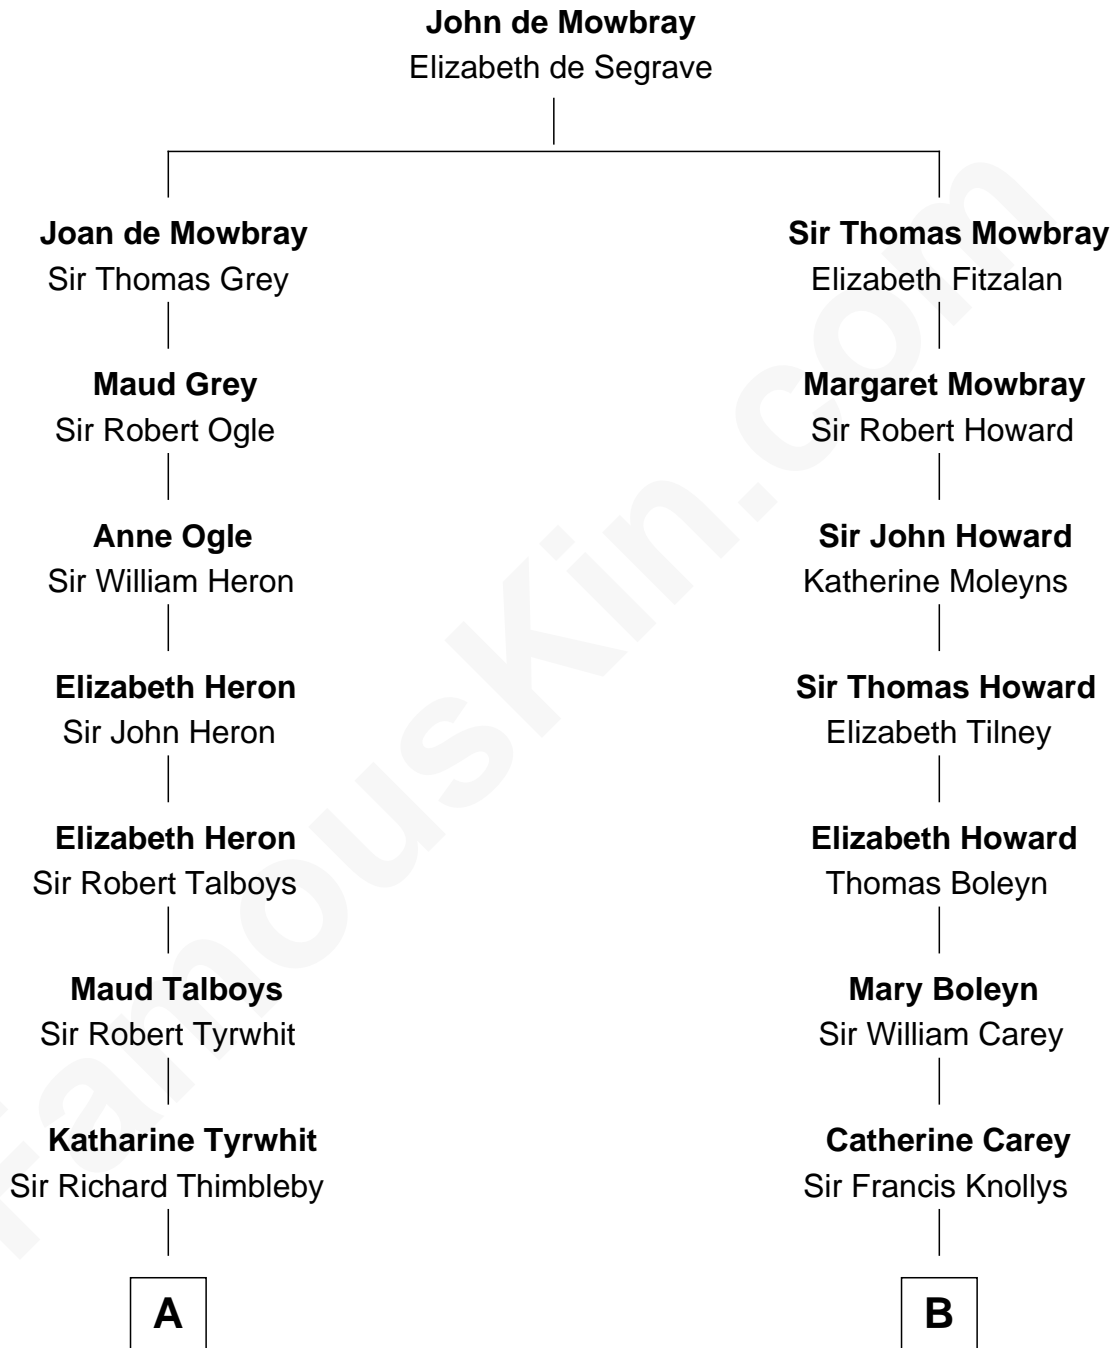

**FamousKin.com**  
**Relationship Chart of**  
**Thomas Pynchon**  
*American Novelist*

18th cousin 1 time removed of

**Liz Claiborne**

*Fashion Designer and Founder of Liz Claiborne Inc.*

**C**

**William Henry Chichele Pynchon**

Carrie Susan Moyses

**Thomas Ruggles Pynchon**

Catherine Frances Bennett

**Thomas Pynchon**

*Novelist*

**D**

**Omer Villere Claiborne**

Carolyn Louise Fenner