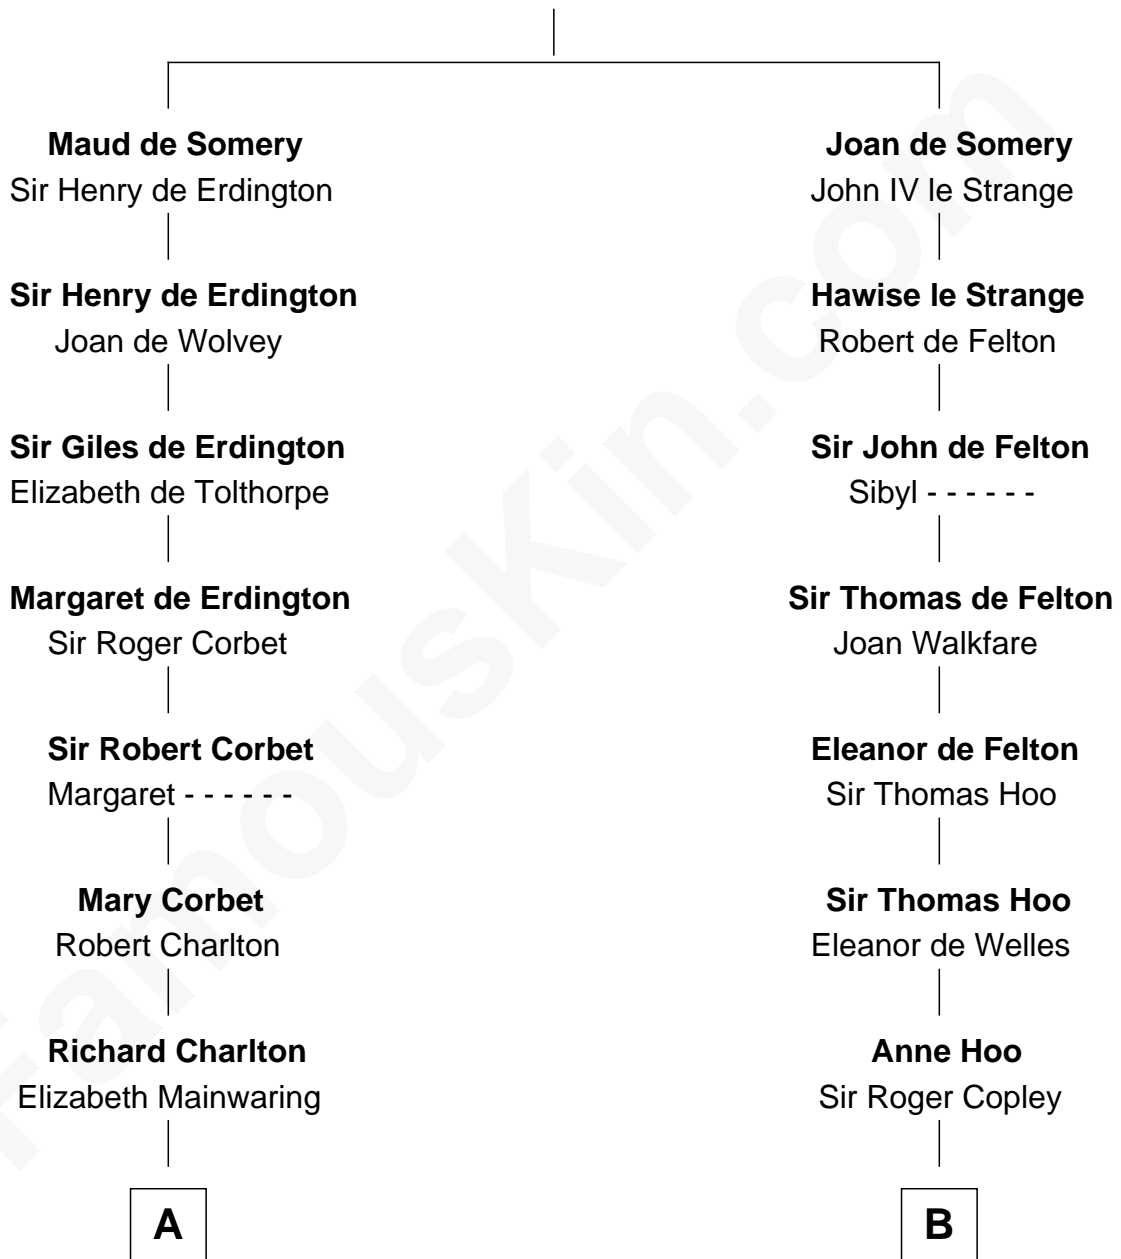

**FamousKin.com**  
**Relationship Chart of**  
**Thomas Pynchon**  
*American Novelist*

17th cousin 3 times removed of  
**William C. C. Claiborne**  
*1st Governor of Louisiana*

**Sir Roger de Somery**  
 Nichole d'Aubenev

**C**

—  
**William Lyon Pynchon**

Annie Payne Cogswell

—  
**William Henry Chichele Pynchon**

Carrie Susan Moyses

—  
**Thomas Ruggles Pynchon**

Catherine Frances Bennett

—  
**Thomas Pynchon**