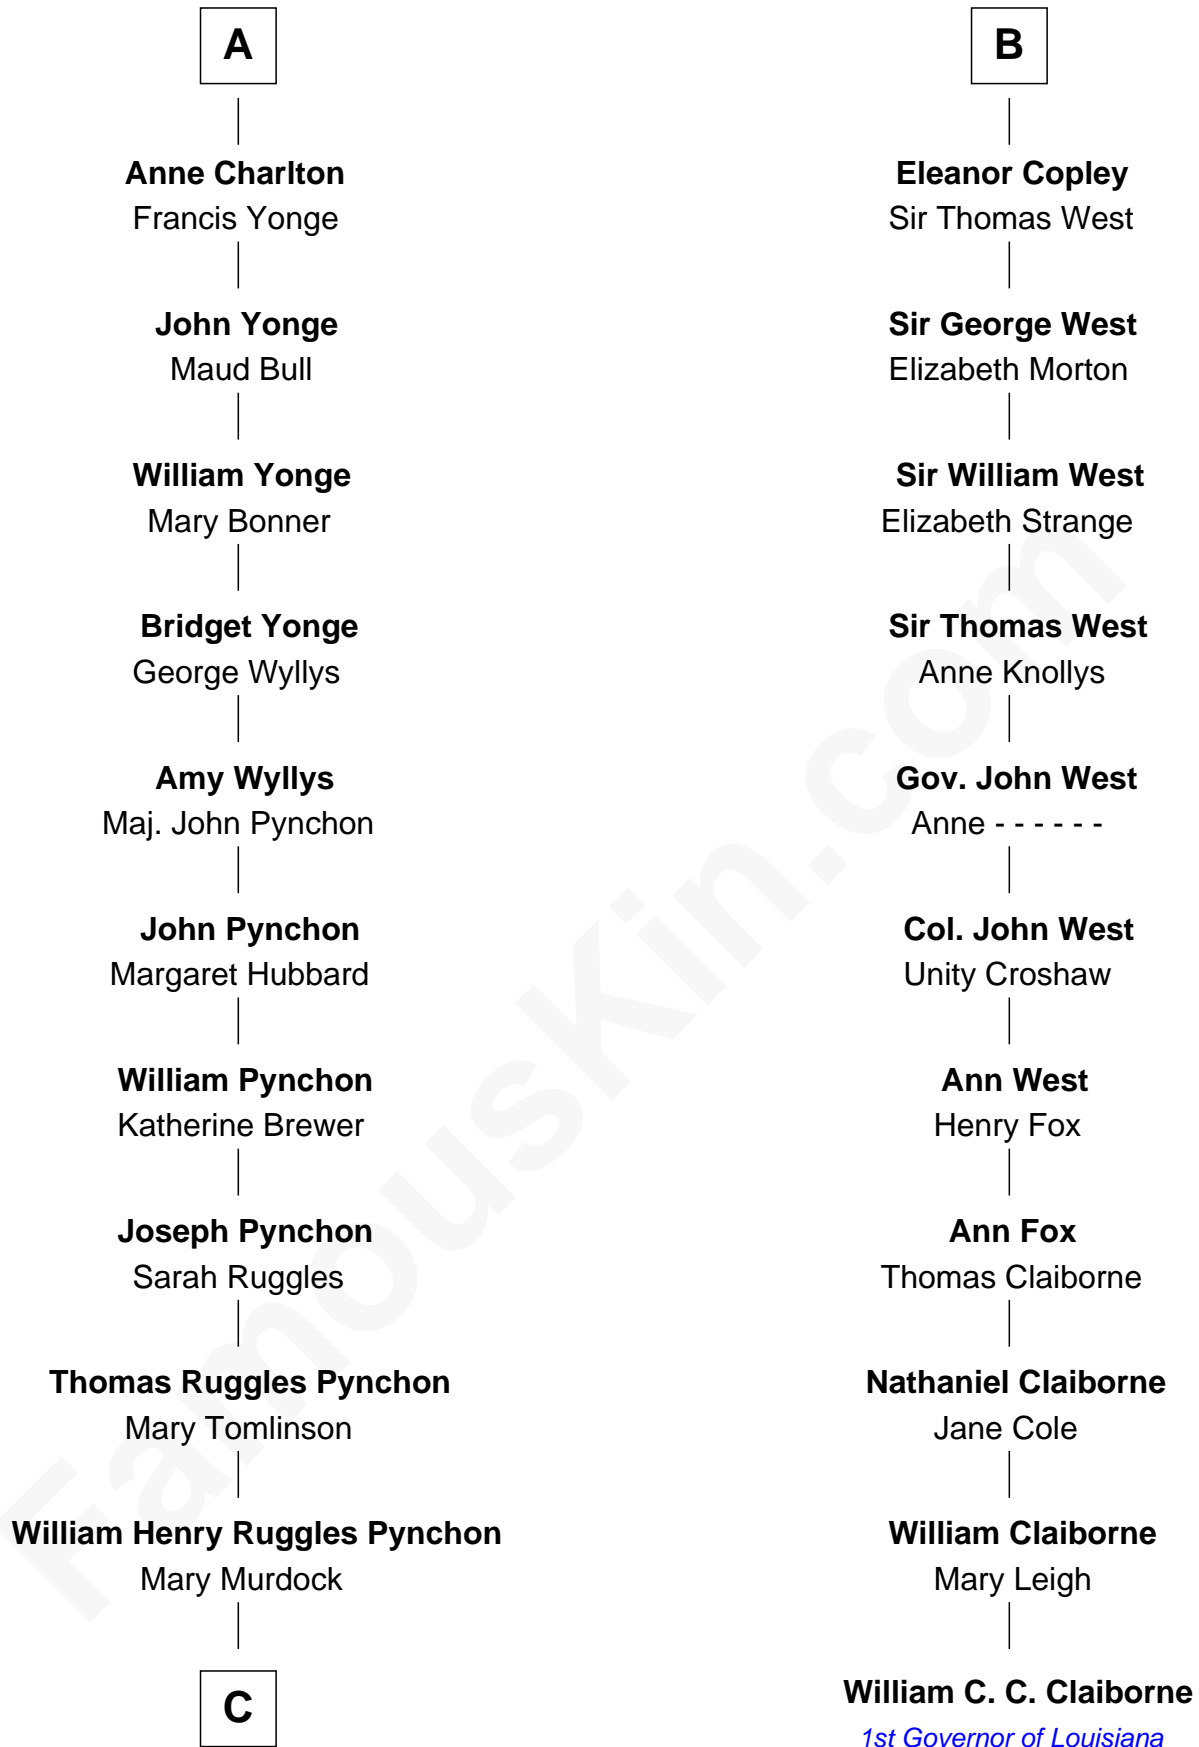

**FamousKin.com**  
**Relationship Chart of**  
**Thomas Pynchon**  
*American Novelist*

17th cousin 3 times removed of  
**William C. C. Claiborne**  
*1st Governor of Louisiana*

**Sir Roger de Somery**  
 Nichole d'Aubenev

**C**

—  
**William Lyon Pynchon**

Annie Payne Cogswell

—  
**William Henry Chichele Pynchon**

Carrie Susan Moyses

—  
**Thomas Ruggles Pynchon**

Catherine Frances Bennett

—  
**Thomas Pynchon**