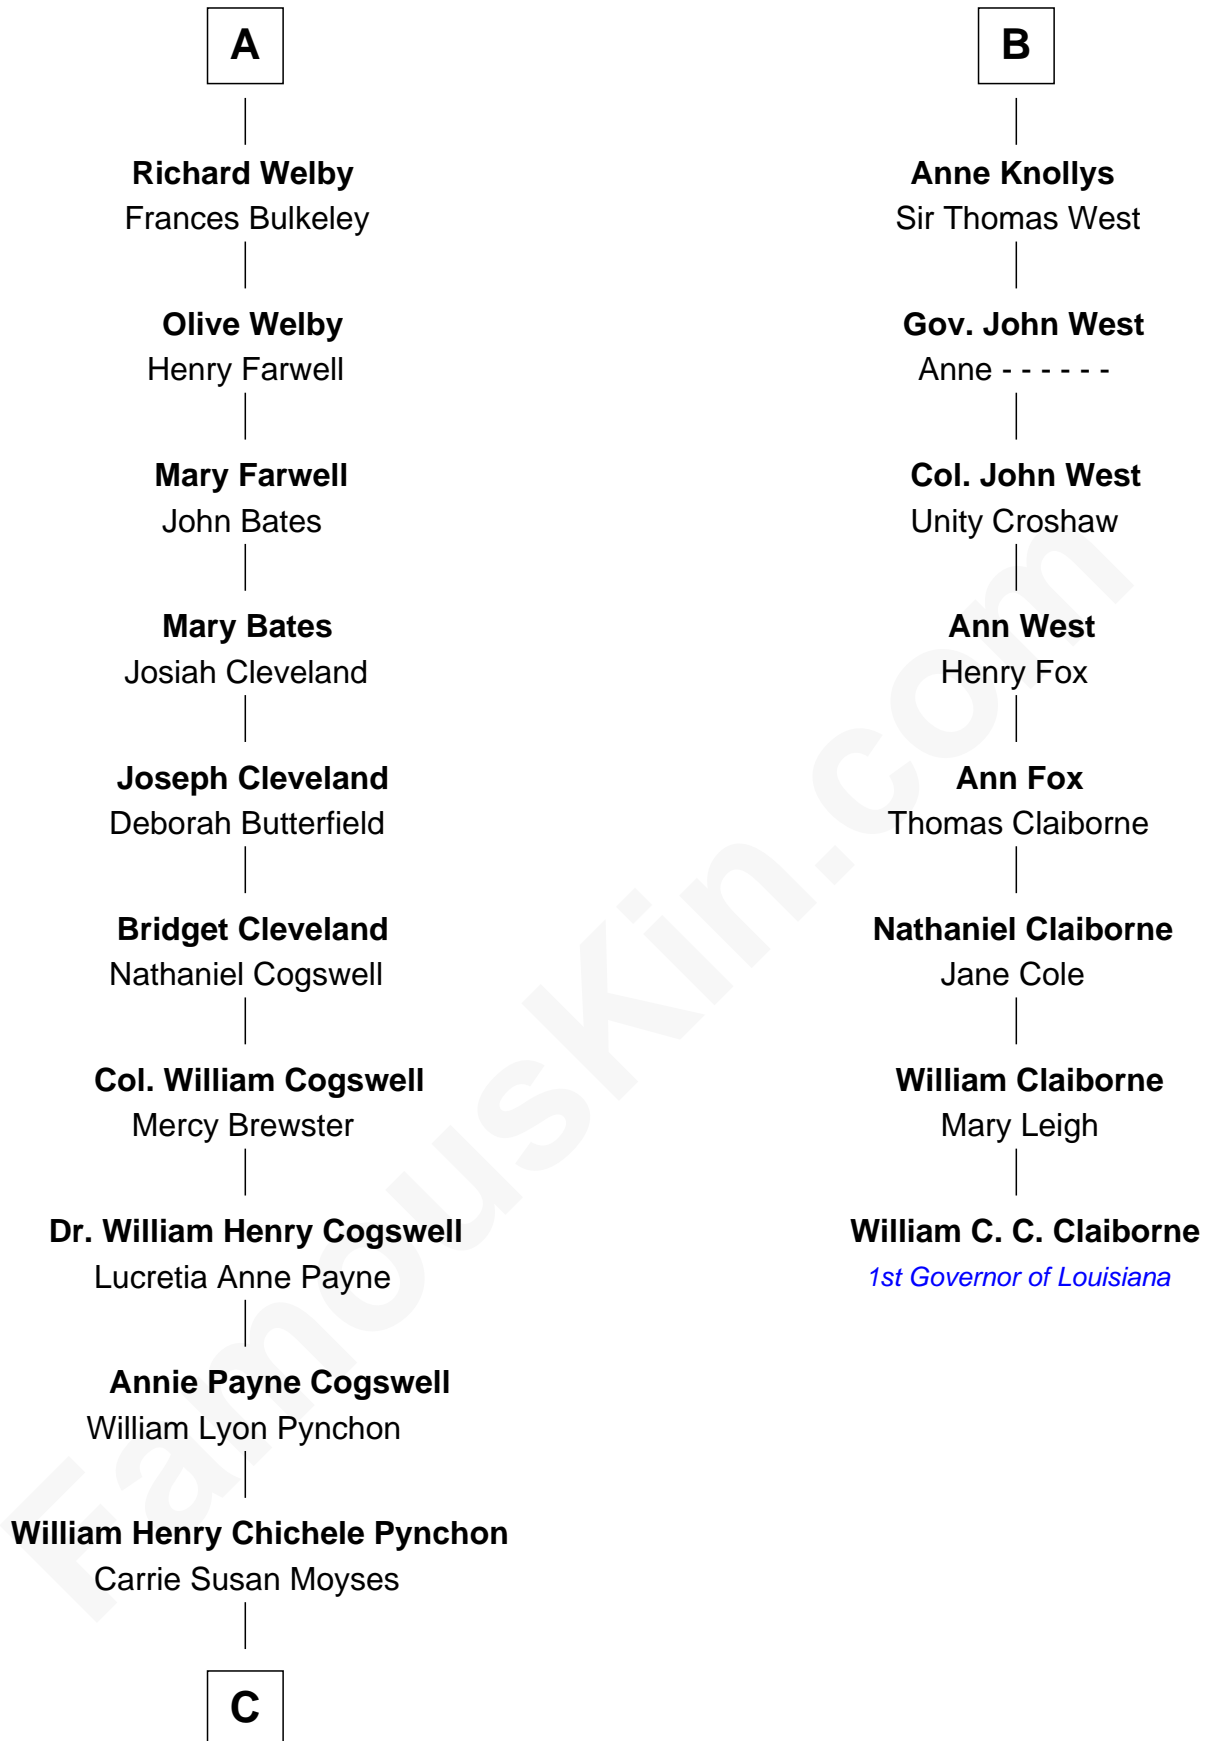

FamousKin.com
Relationship Chart of
Thomas Pynchon
American Novelist

14th cousin 4 times removed of
William C. C. Claiborne
1st Governor of Louisiana

C

Thomas Ruggles Pynchon
Catherine Frances Bennett

Thomas Pynchon
Novelist

FamousKin.com