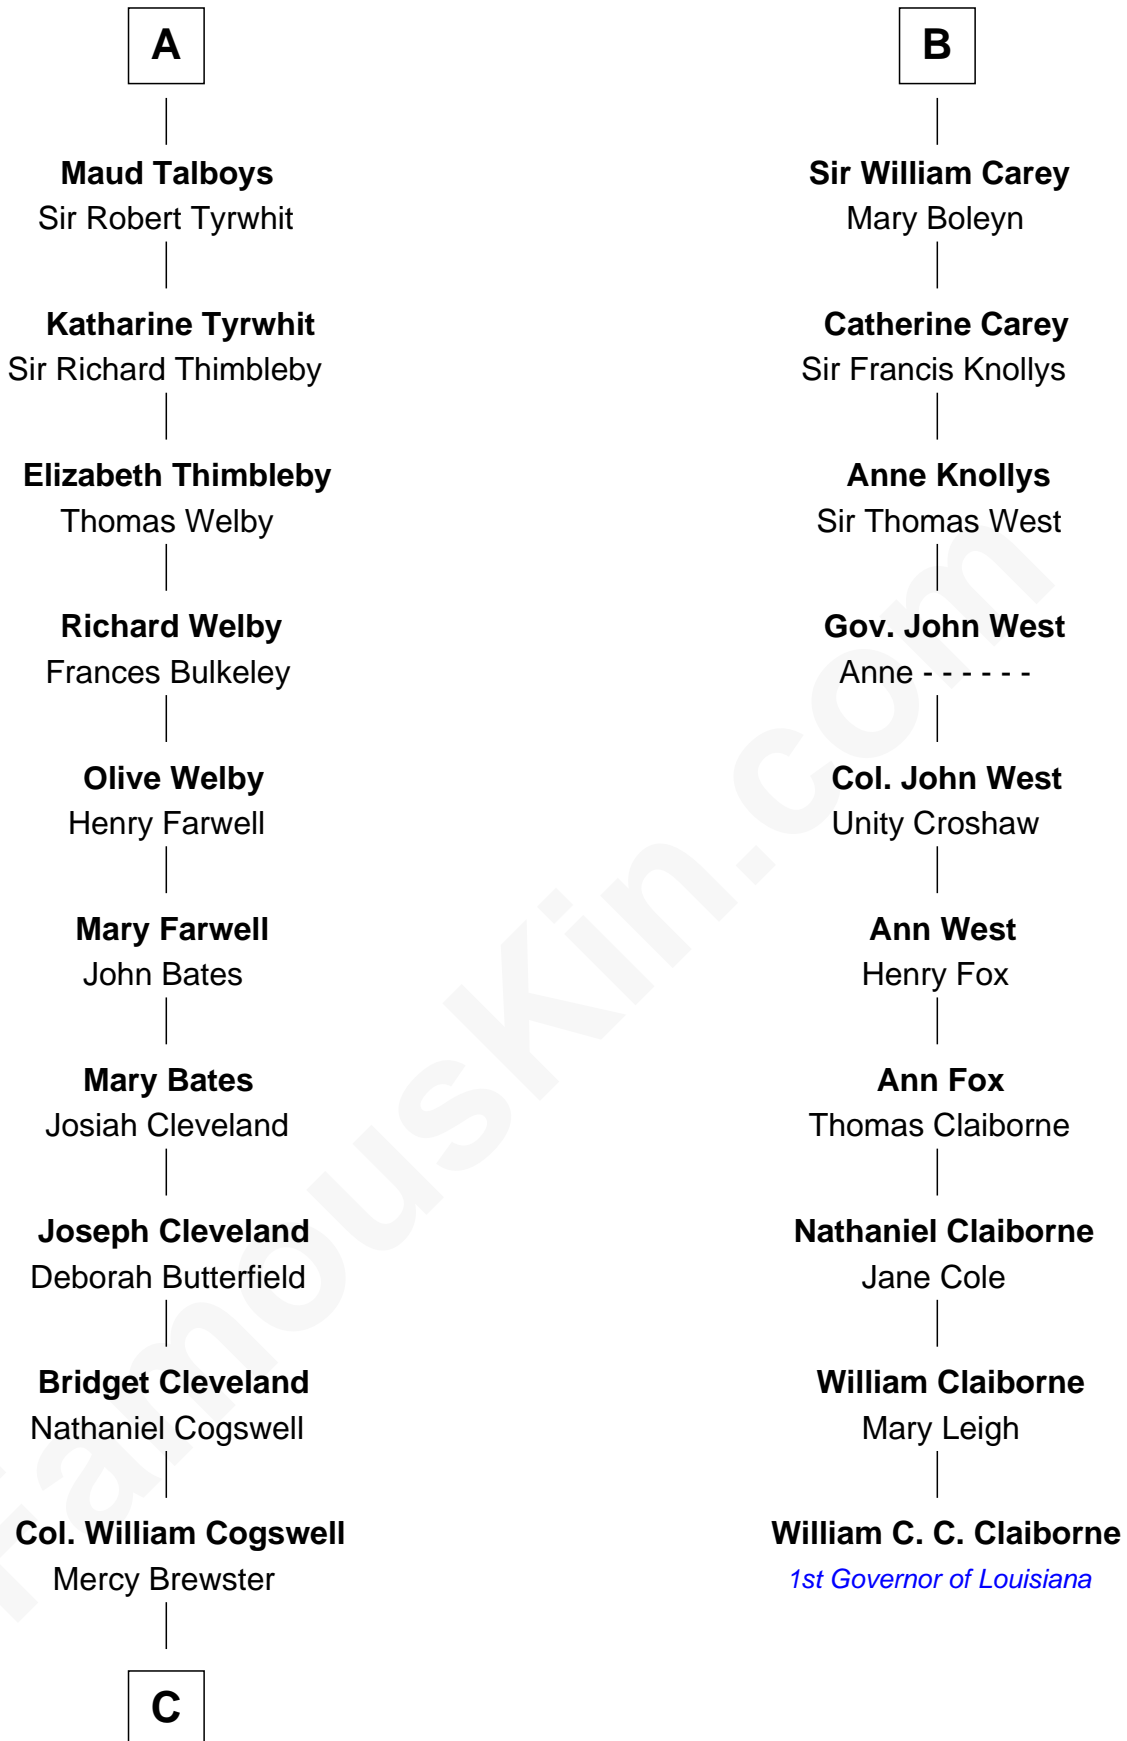

FamousKin.com
Relationship Chart of
Thomas Pynchon
American Novelist

16th cousin 5 times removed of
William C. C. Claiborne
1st Governor of Louisiana

FamousKin.com