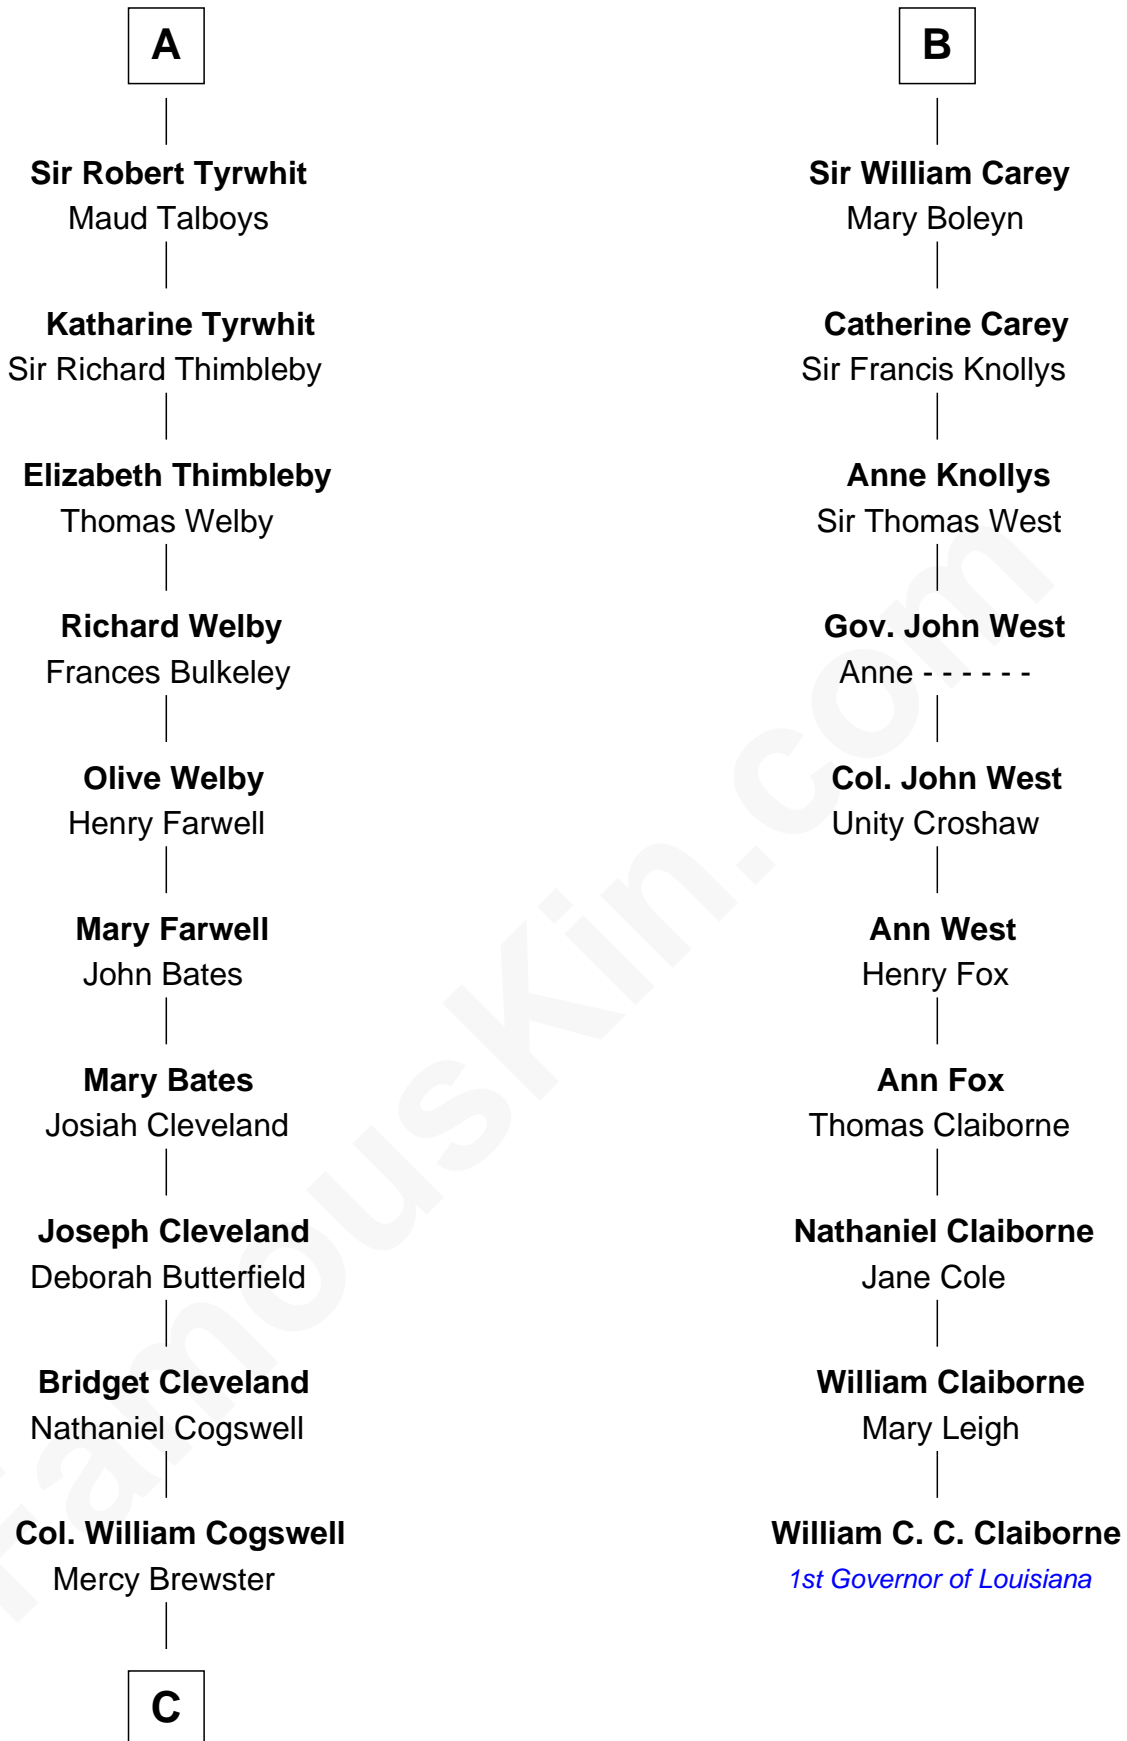

**FamousKin.com**  
**Relationship Chart of**  
**Thomas Pynchon**  
*American Novelist*

16th cousin 5 times removed of  
**William C. C. Claiborne**  
*1st Governor of Louisiana*

FamousKin.com