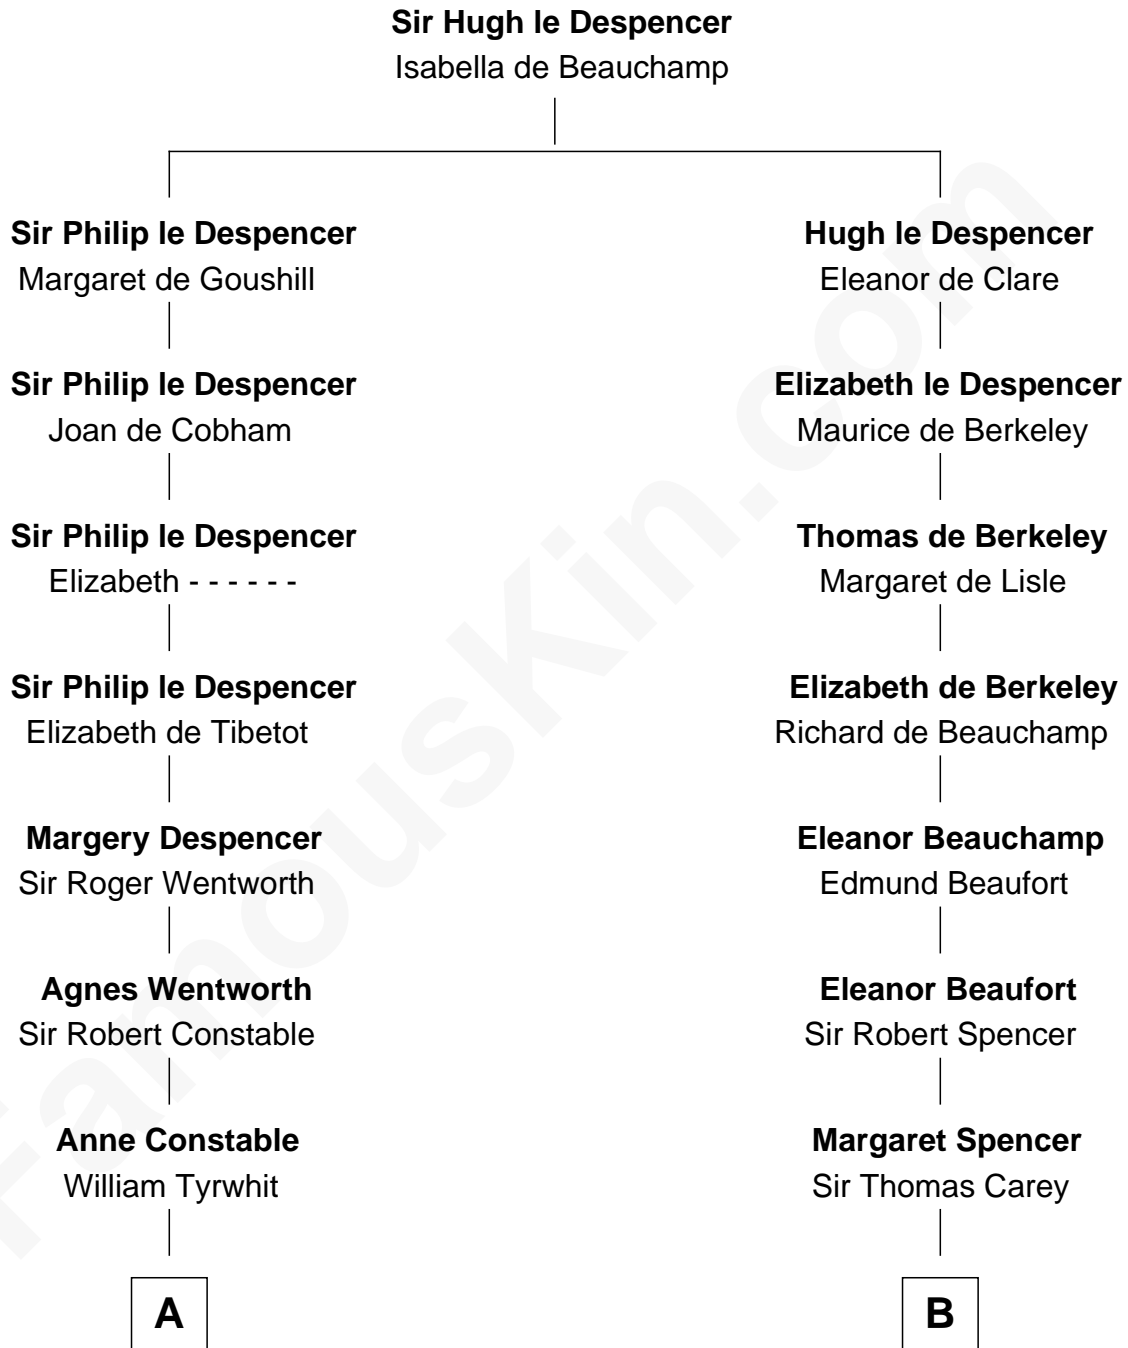

**FamousKin.com**  
**Relationship Chart of**  
**Thomas Pynchon**  
*American Novelist*

16th cousin 5 times removed of  
**William C. C. Claiborne**  
*1st Governor of Louisiana*

FamousKin.com