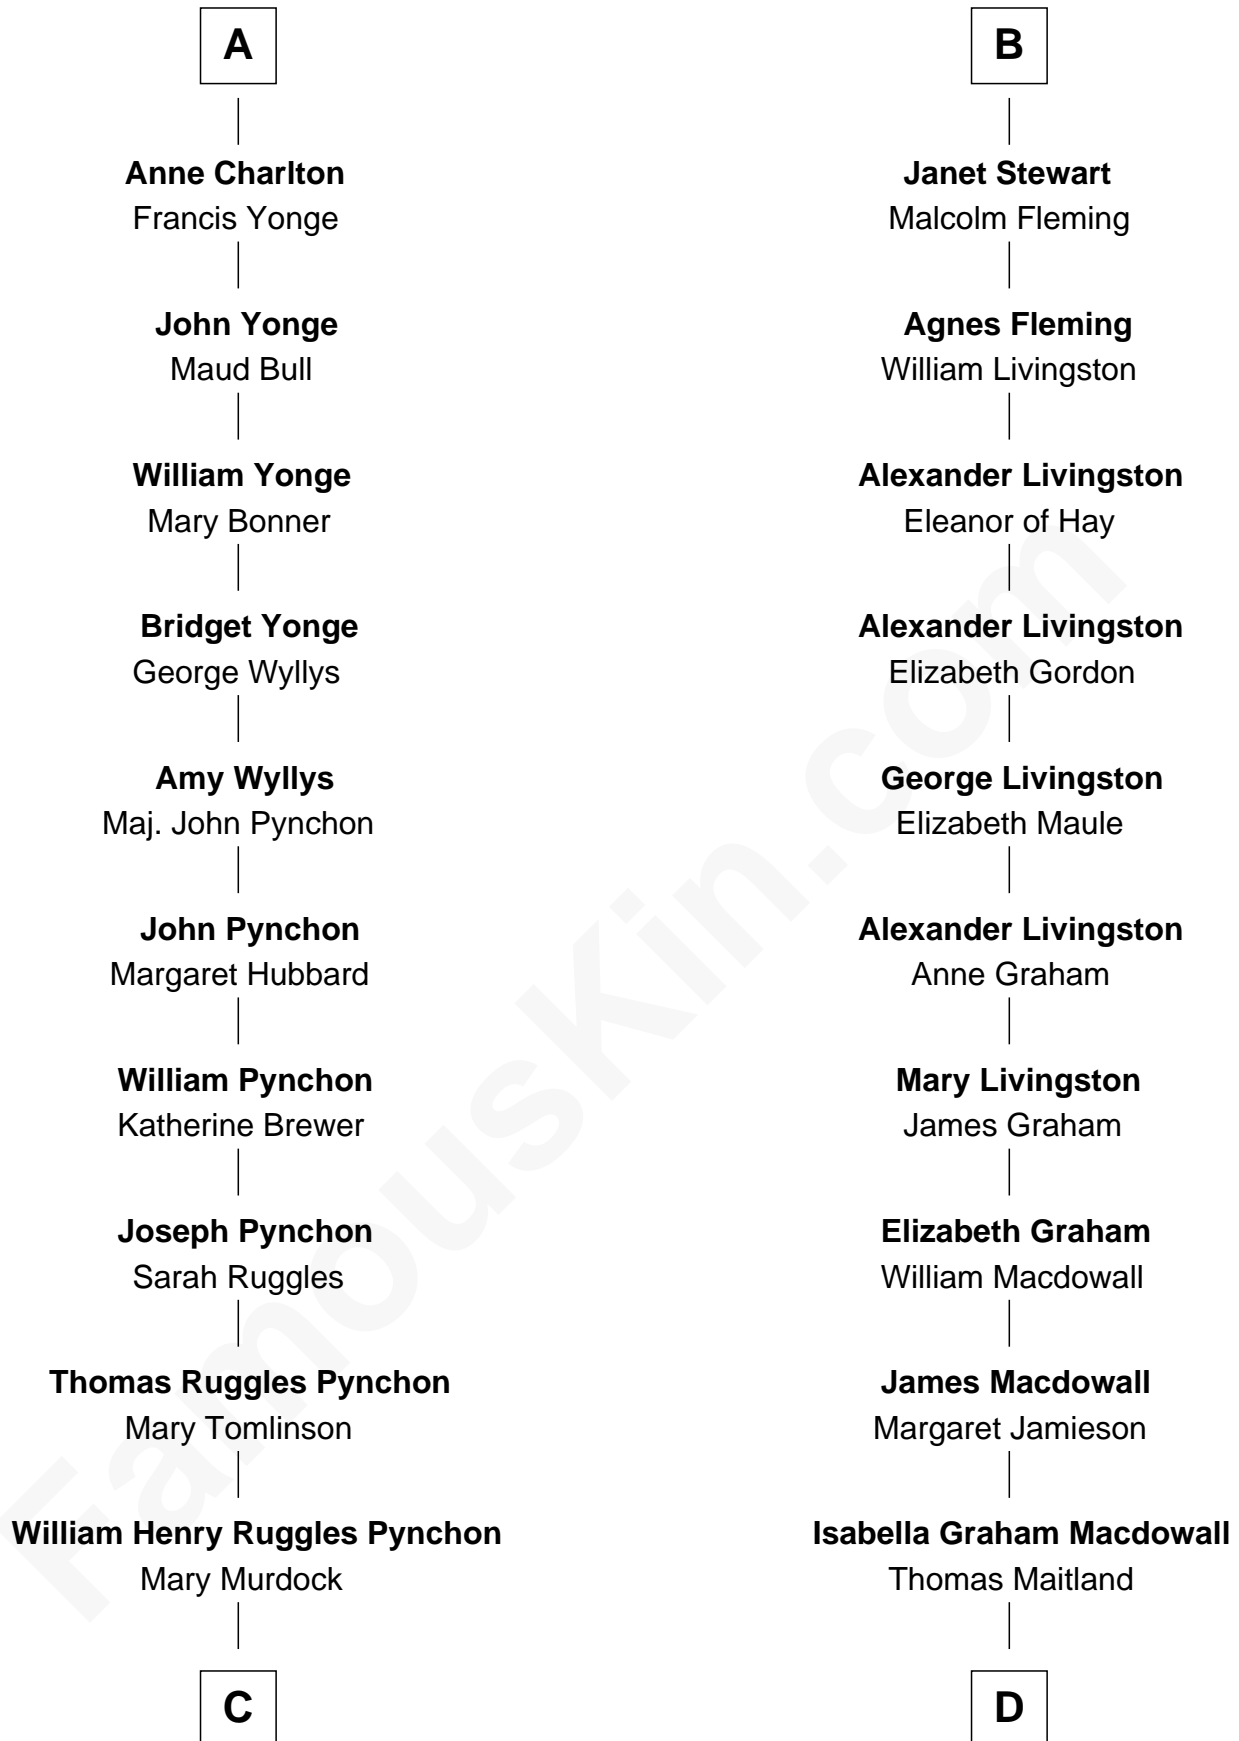

FamousKin.com

Relationship Chart of

Thomas Pynchon

American Novelist

20th cousin 1 time removed of

Howard Dean
79th Governor of Vermont

C

William Lyon Pynchon

Annie Payne Cogswell

William Henry Chichele Pynchon

Carrie Susan Moyses

Thomas Ruggles Pynchon

Catherine Frances Bennett

Thomas Pynchon

Novelist

D

James William Maitland

Agnes Jane O'Reilly

Thomas A. Maitland

Helen Abby Van Voorhis

James William Maitland

Sylvia Wigglesworth

Andrea Belden Maitland

Howard Brush Dean