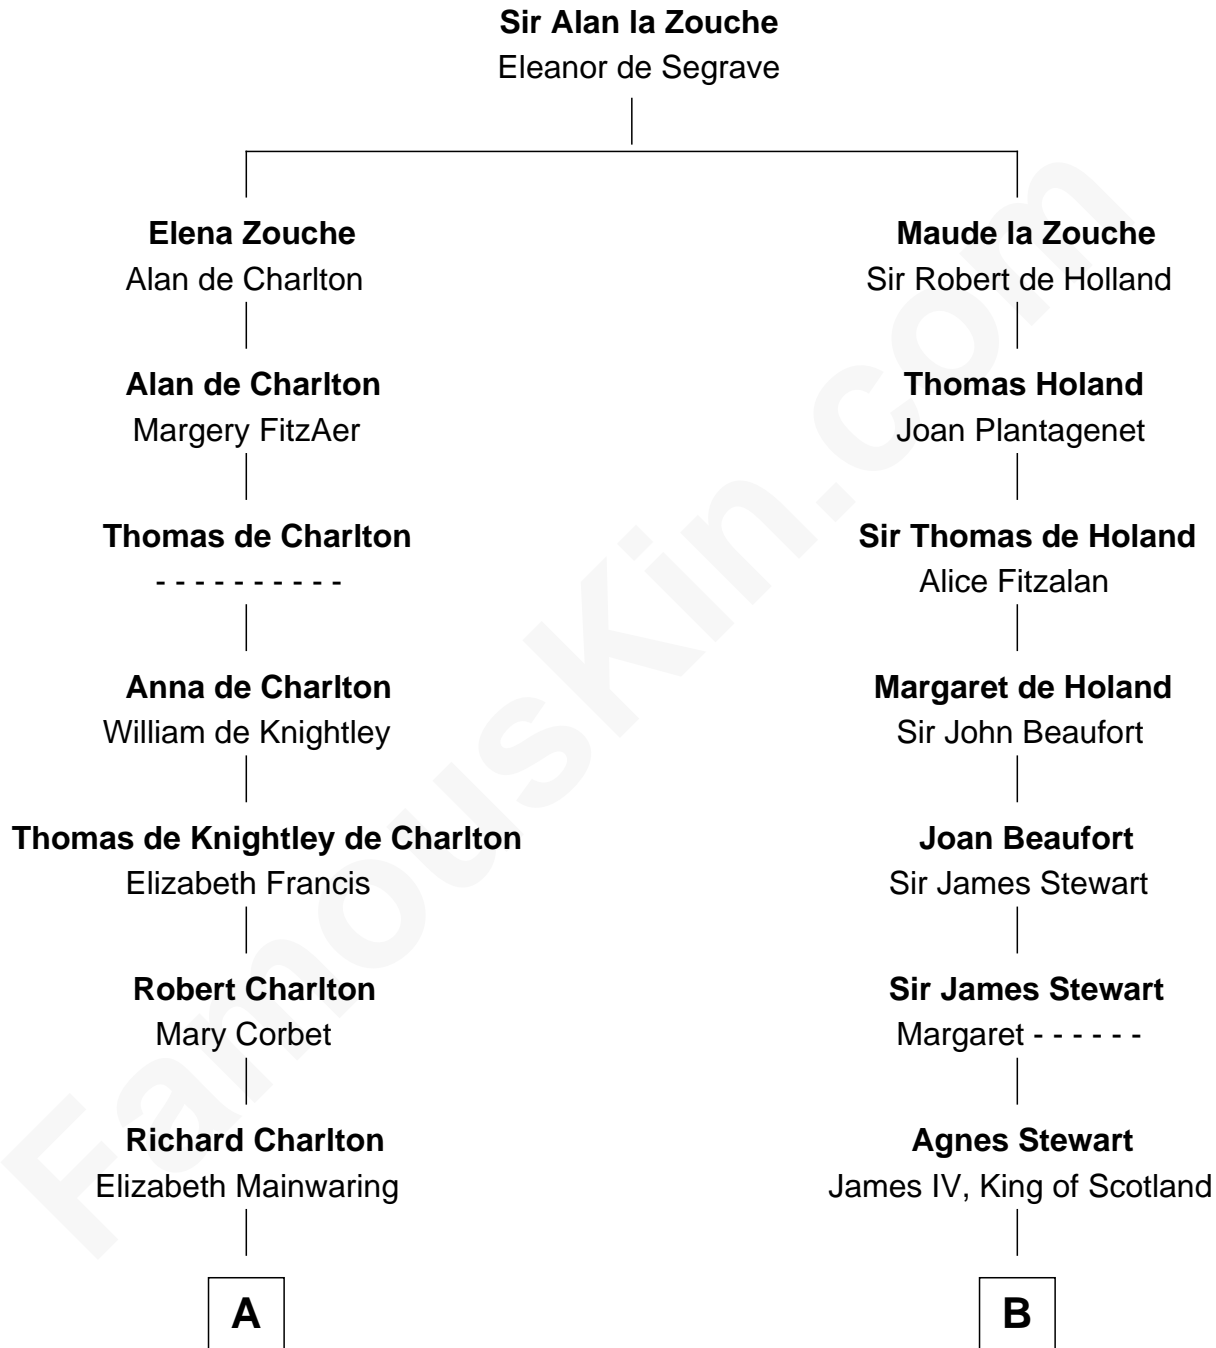

FamousKin.com

Relationship Chart of

Thomas Pynchon

American Novelist

20th cousin 1 time removed of

Howard Dean
79th Governor of Vermont

C

William Lyon Pynchon

Annie Payne Cogswell

William Henry Chichele Pynchon

Carrie Susan Moyses

Thomas Ruggles Pynchon

Catherine Frances Bennett

Thomas Pynchon

Novelist

D