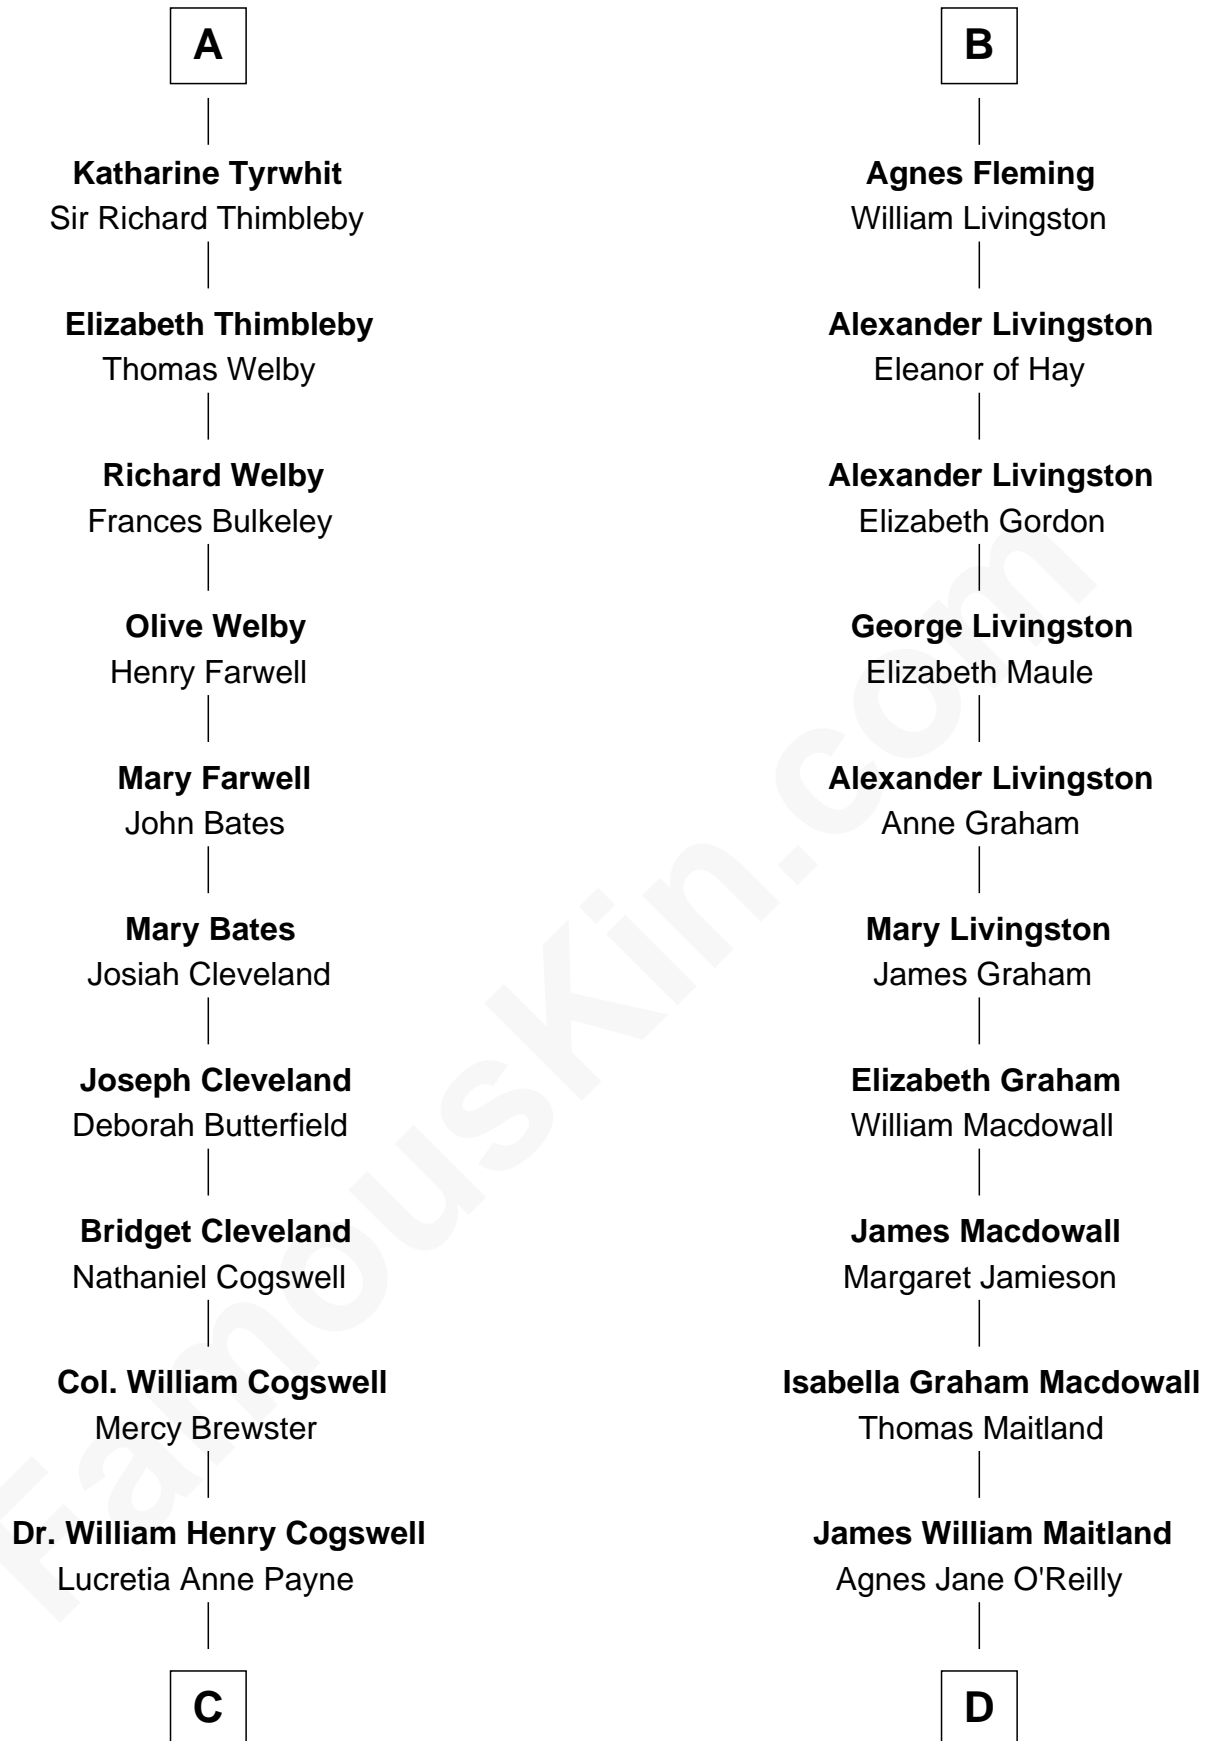

FamousKin.com Relationship Chart of

Thomas Pynchon

American Novelist

20th cousin of

Howard Dean

79th Governor of Vermont

Sir Robert de Holland

Maude la Zouche

Elizabeth de Holland

Sir Henry FitzRoger

John FitzRoger

Alice - - - - -

Elizabeth FitzRoger

Sir John Bonville

Sir William Bonville

Margaret Grey

Margaret - - - - -

Agnes Stewart

James IV, King of Scotland

Janet Stewart

Malcolm Fleming

B

C

Annie Payne Cogswell

William Lyon Pynchon

William Henry Chichele Pynchon

Carrie Susan Moyses

Thomas Ruggles Pynchon

Catherine Frances Bennett

Thomas Pynchon

Novelist

D