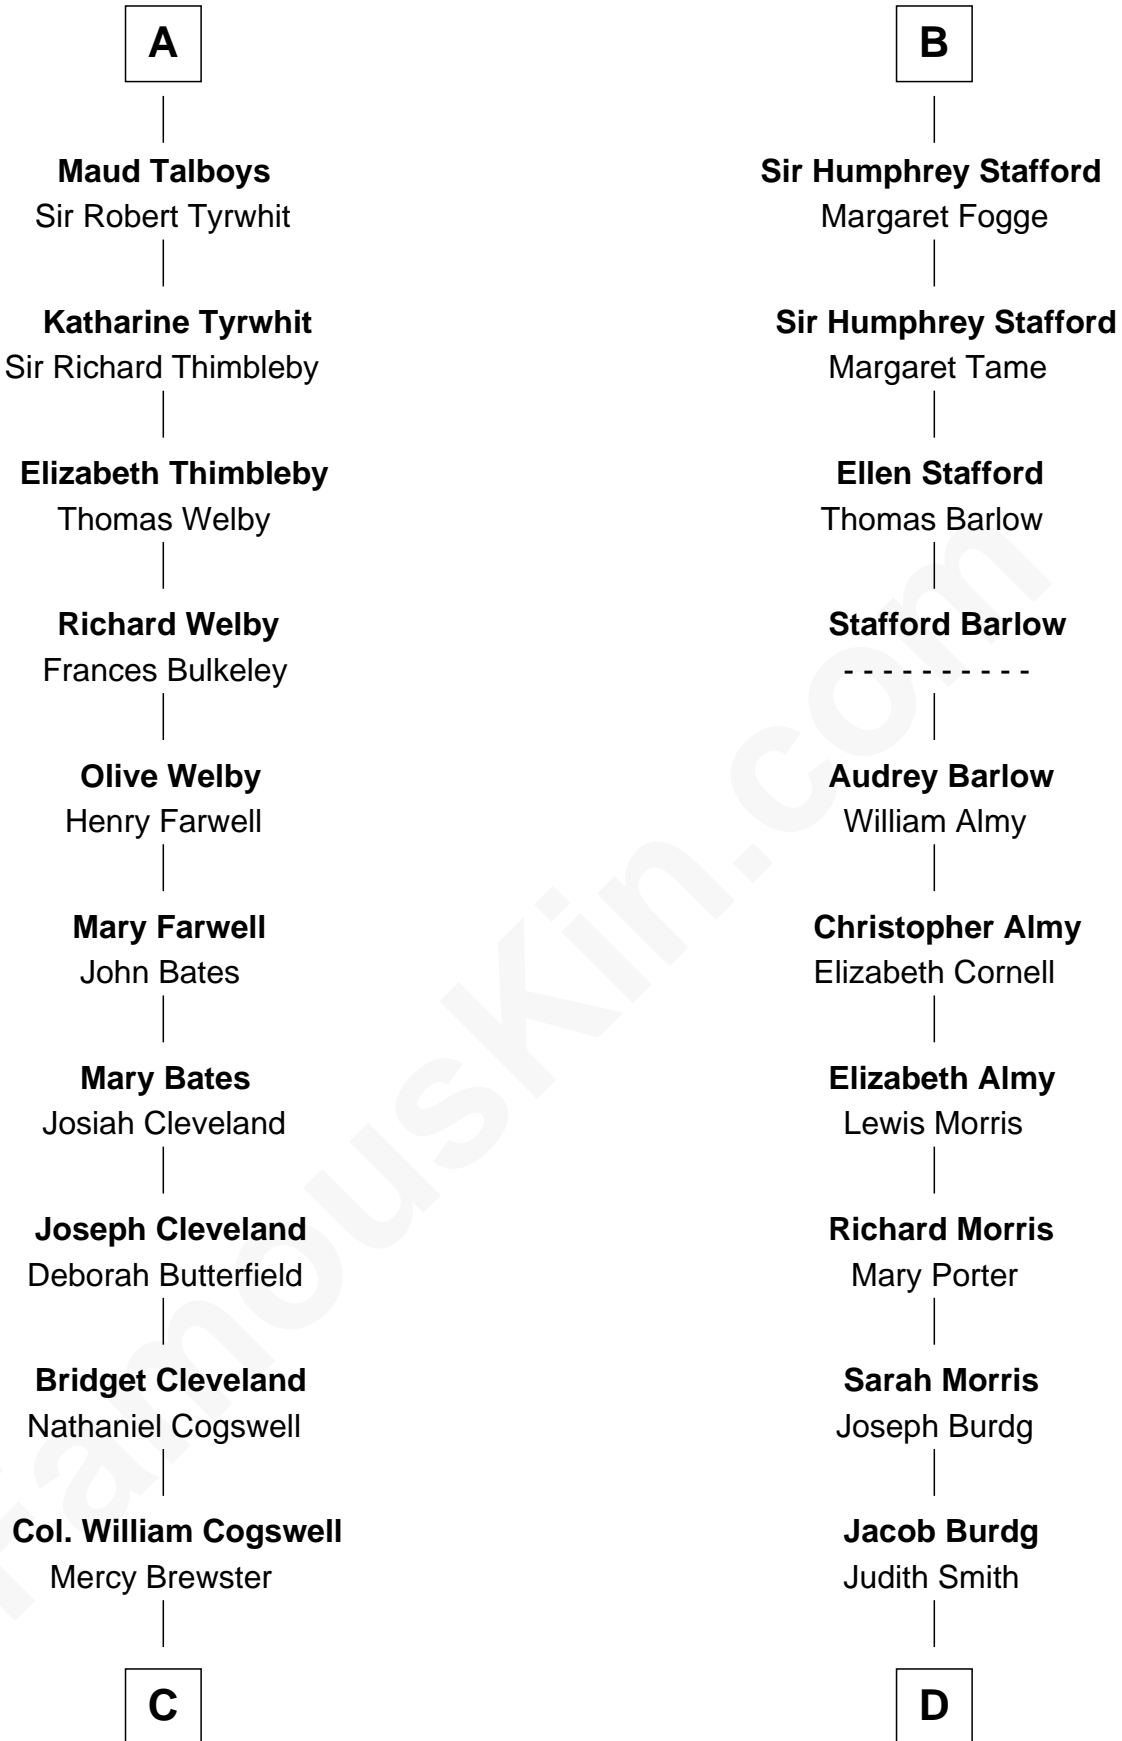

FamousKin.com Relationship Chart of

Thomas Pynchon

American Novelist

21st cousin of

Richard Nixon

37th U.S. President

Nicholas de Stafford

C

Dr. William Henry Cogswell

Lucretia Anne Payne

Annie Payne Cogswell

William Lyon Pynchon

William Henry Chichele Pynchon

Carrie Susan Moyses

Thomas Ruggles Pynchon

Catherine Frances Bennett