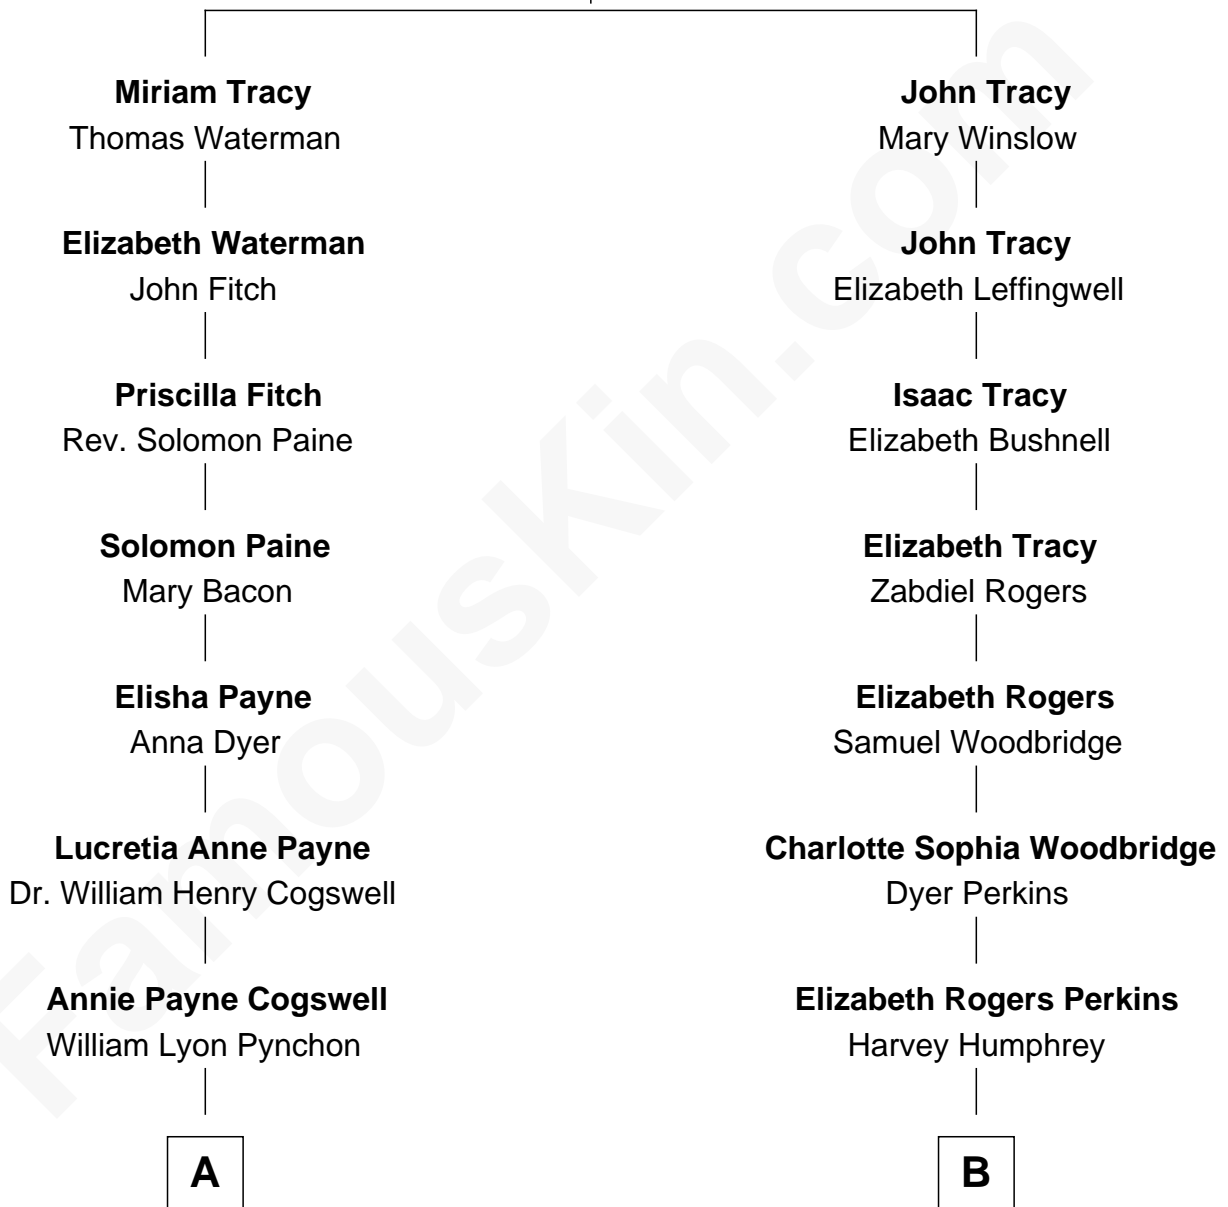

FamousKin.com Relationship Chart of

Thomas Pynchon

American Novelist

9th cousin of

Humphrey Bogart

Movie Actor

Thomas Tracy

Mary - - - - -

A

William Henry Chichele Pynchon

Carrie Susan Moyses

Thomas Ruggles Pynchon

Catherine Frances Bennett

Thomas Pynchon

Novelist

B