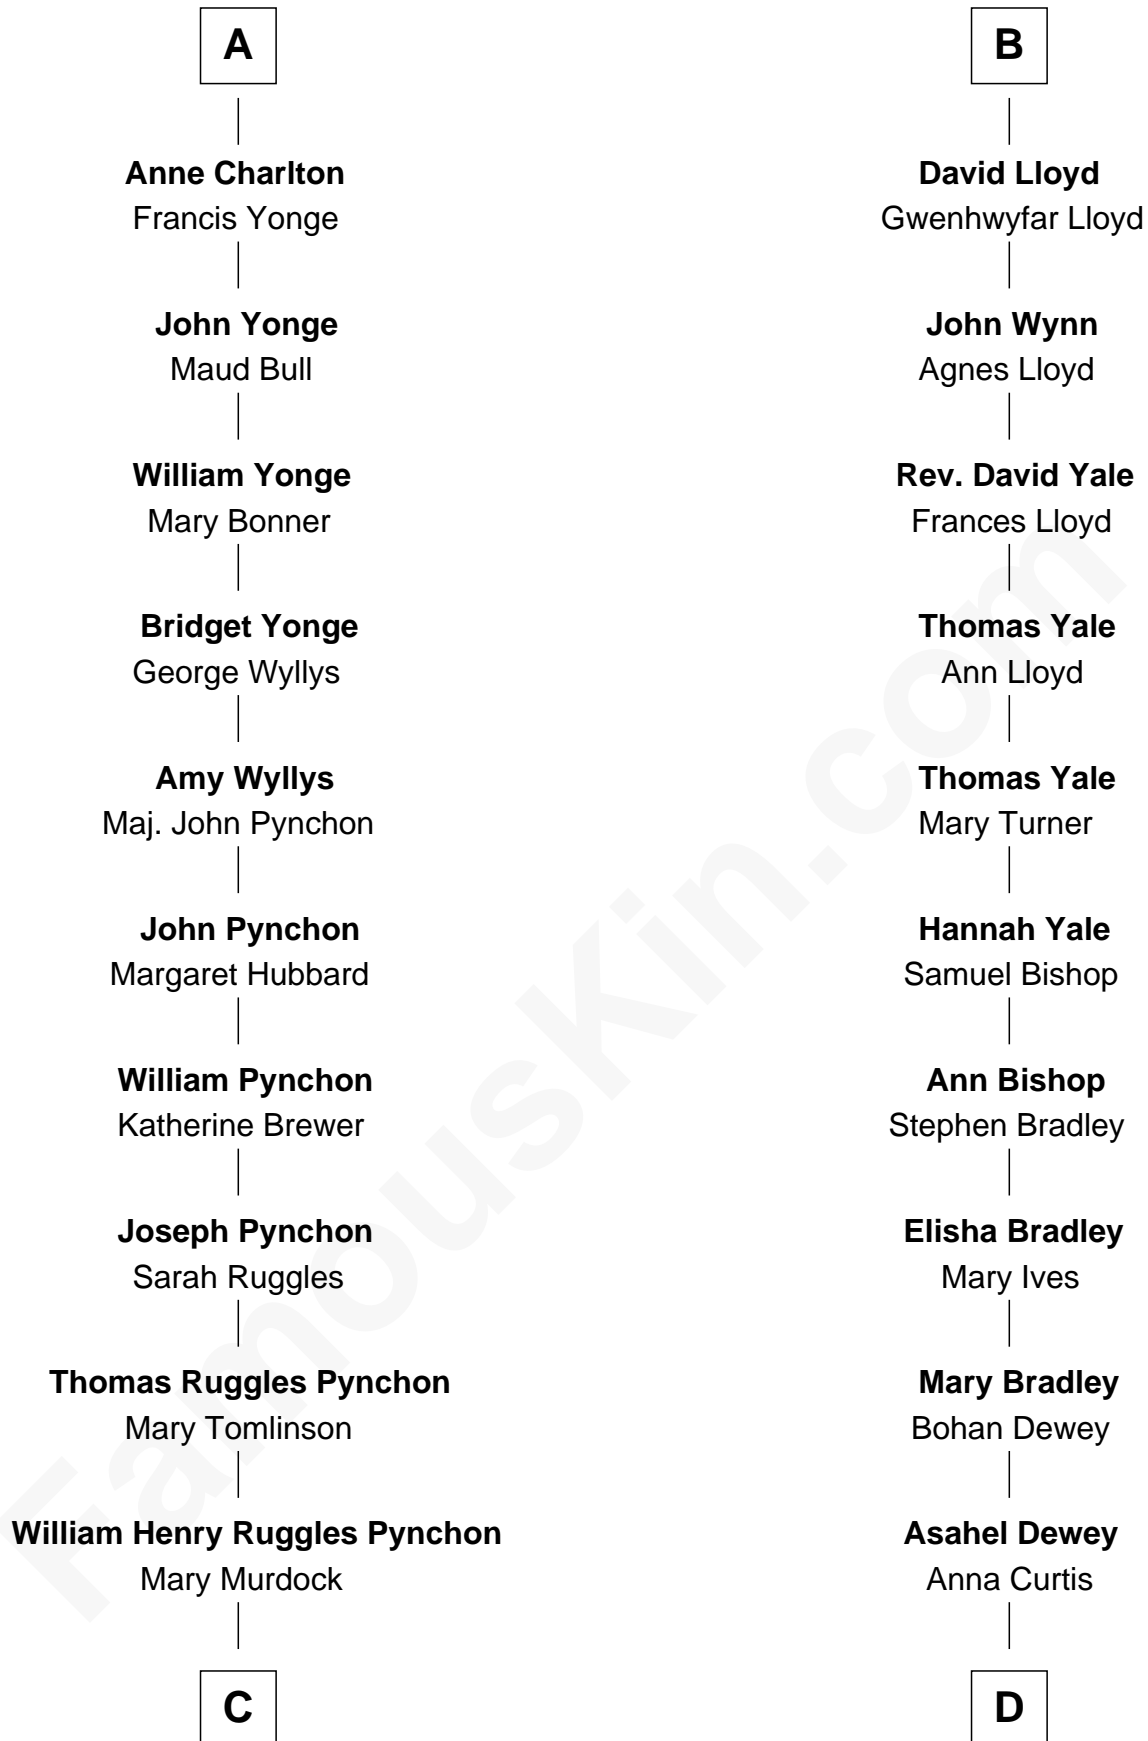

FamousKin.com Relationship Chart of

Thomas Pynchon

American Novelist

20th cousin of

Humphrey Bogart

Movie Actor

Sir Roger de Somery

Nichole d'Aubenev

C

William Lyon Pynchon

Annie Payne Cogswell

William Henry Chichele Pynchon

Carrie Susan Moyses

Thomas Ruggles Pynchon

Catherine Frances Bennett

Thomas Pynchon

Novelist

D

Sarah Dewey

Henry L. Churchill

Frances Dewey Churchill

John Perkins Humphrey

Maud Humphrey

Dr. Belmont Deforest Bogart