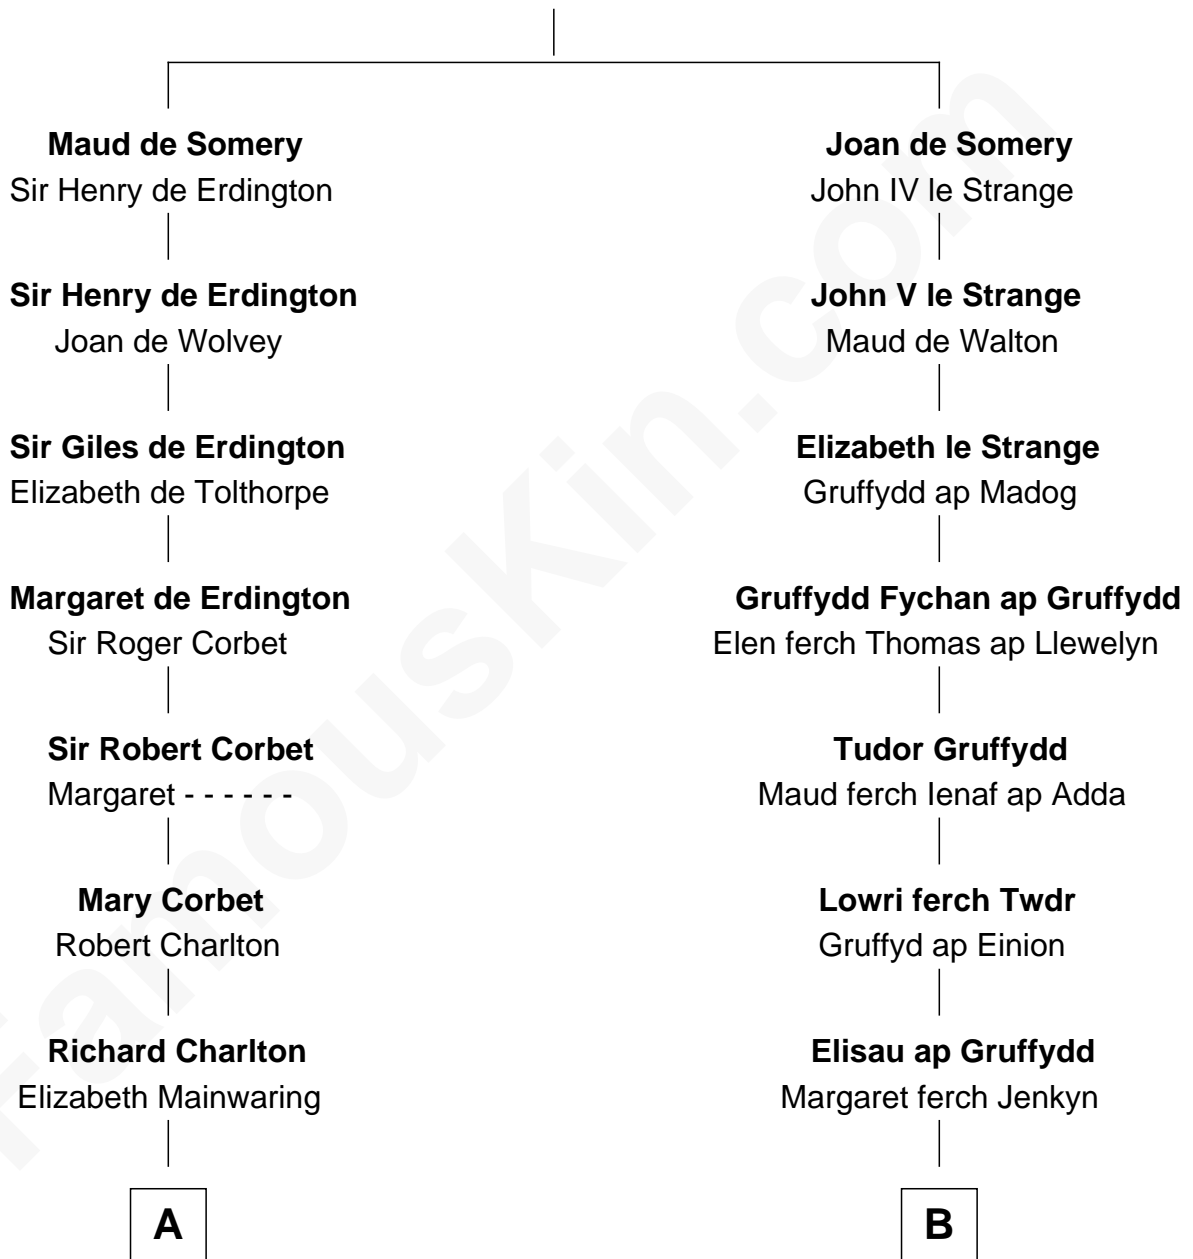

FamousKin.com Relationship Chart of

Thomas Pynchon

American Novelist

20th cousin of

Humphrey Bogart

Movie Actor

Sir Roger de Somery

Nichole d'Aubenev

C

William Lyon Pynchon

Annie Payne Cogswell

William Henry Chichele Pynchon

Carrie Susan Moyses

Thomas Ruggles Pynchon

Catherine Frances Bennett

Thomas Pynchon