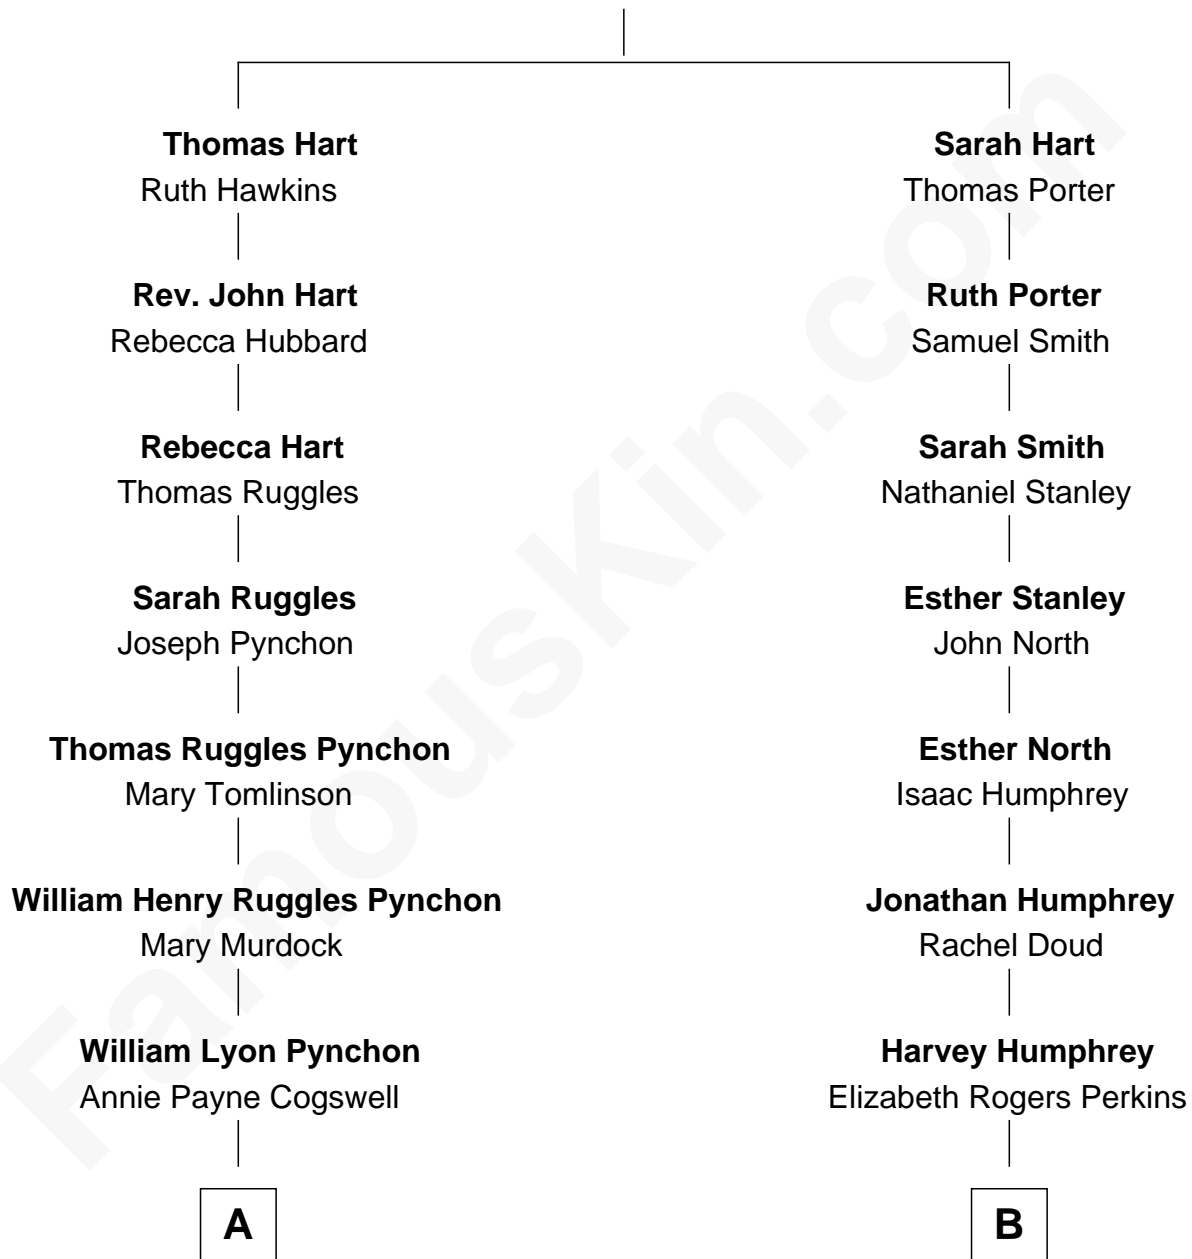

FamousKin.com Relationship Chart of

Thomas Pynchon

American Novelist

9th cousin of

Humphrey Bogart

Movie Actor

Stephen Hart

A

William Henry Chichele Pynchon

Carrie Susan Moyses

Thomas Ruggles Pynchon

Catherine Frances Bennett

Thomas Pynchon

Novelist

B

John Perkins Humphrey

Frances Dewey Churchill

Maud Humphrey

Dr. Belmont Deforest Bogart

Humphrey Bogart

Movie Actor

FamousKin.com