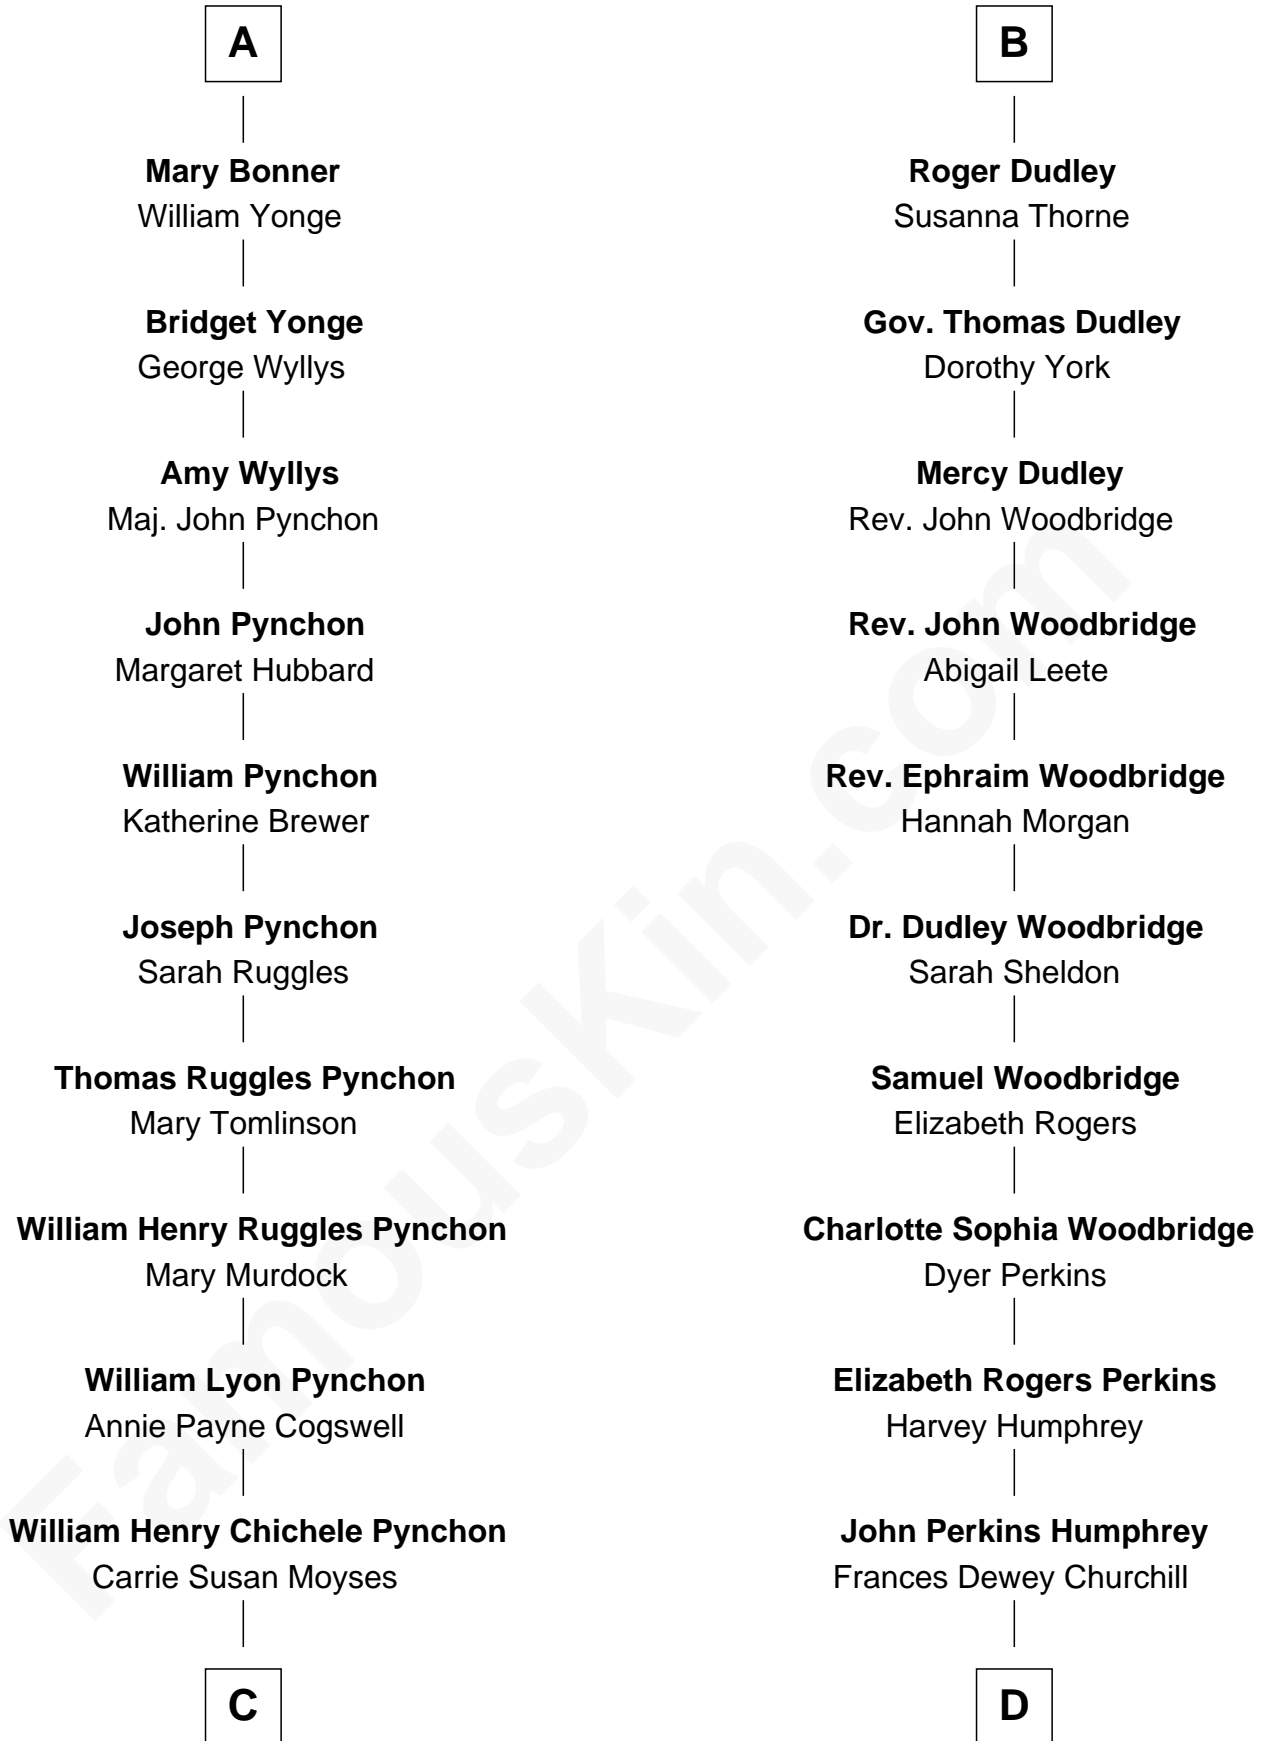

# FamousKin.com Relationship Chart of

**Thomas Pynchon**

*American Novelist*

18th cousin of

**Humphrey Bogart**

*Movie Actor*

**C**

**Thomas Ruggles Pynchon**  
Catherine Frances Bennett

**Thomas Pynchon**  
*Novelist*

**D**

**Maud Humphrey**  
Dr. Belmont Deforest Bogart

**Humphrey Bogart**  
*Movie Actor*

FamousKin.com