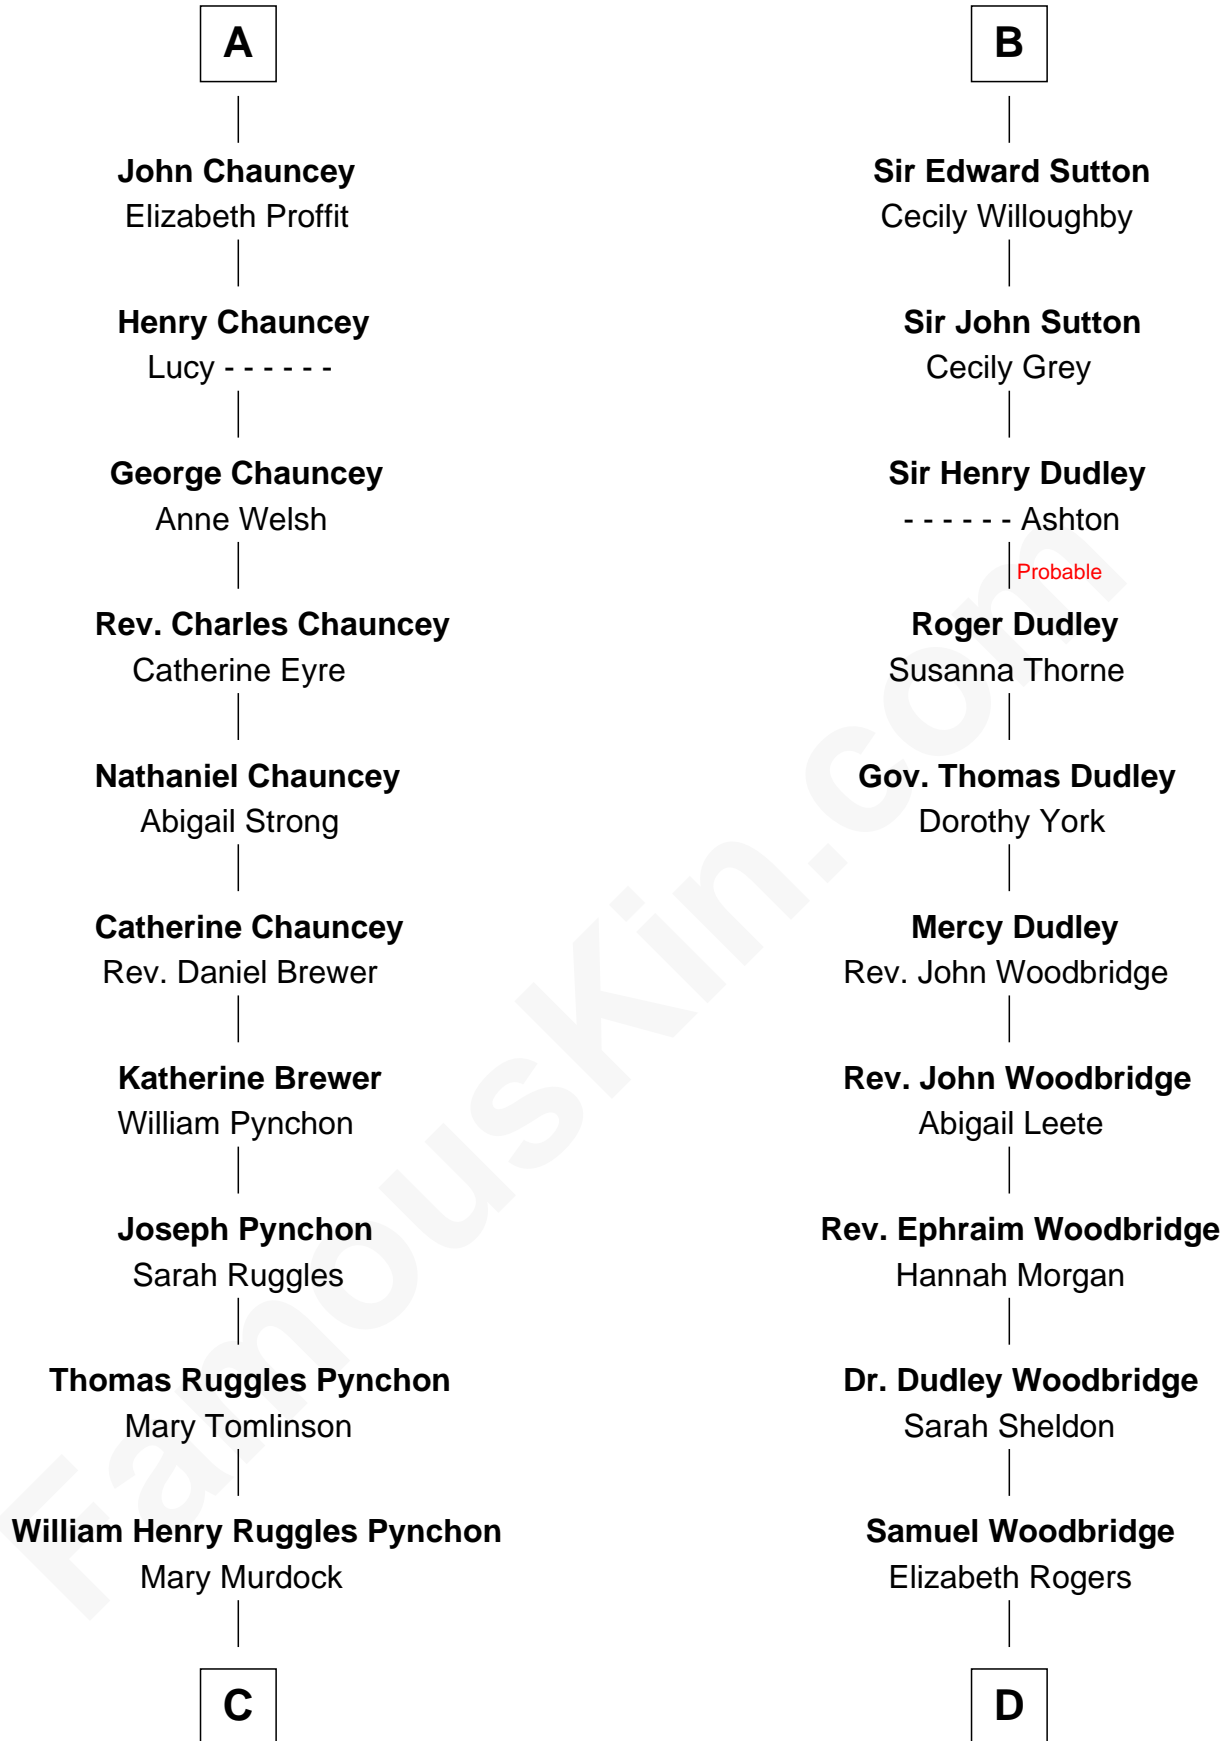

FamousKin.com
Relationship Chart of
Thomas Pynchon
American Novelist

20th cousin 1 time removed of
Humphrey Bogart
Movie Actor

C

William Lyon Pynchon
Annie Payne Cogswell

William Henry Chichele Pynchon
Carrie Susan Moyses

Thomas Ruggles Pynchon
Catherine Frances Bennett

Thomas Pynchon
Novelist

D

Charlotte Sophia Woodbridge
Dyer Perkins

Elizabeth Rogers Perkins
Harvey Humphrey

John Perkins Humphrey
Frances Dewey Churchill

Maud Humphrey
Dr. Belmont Deforest Bogart