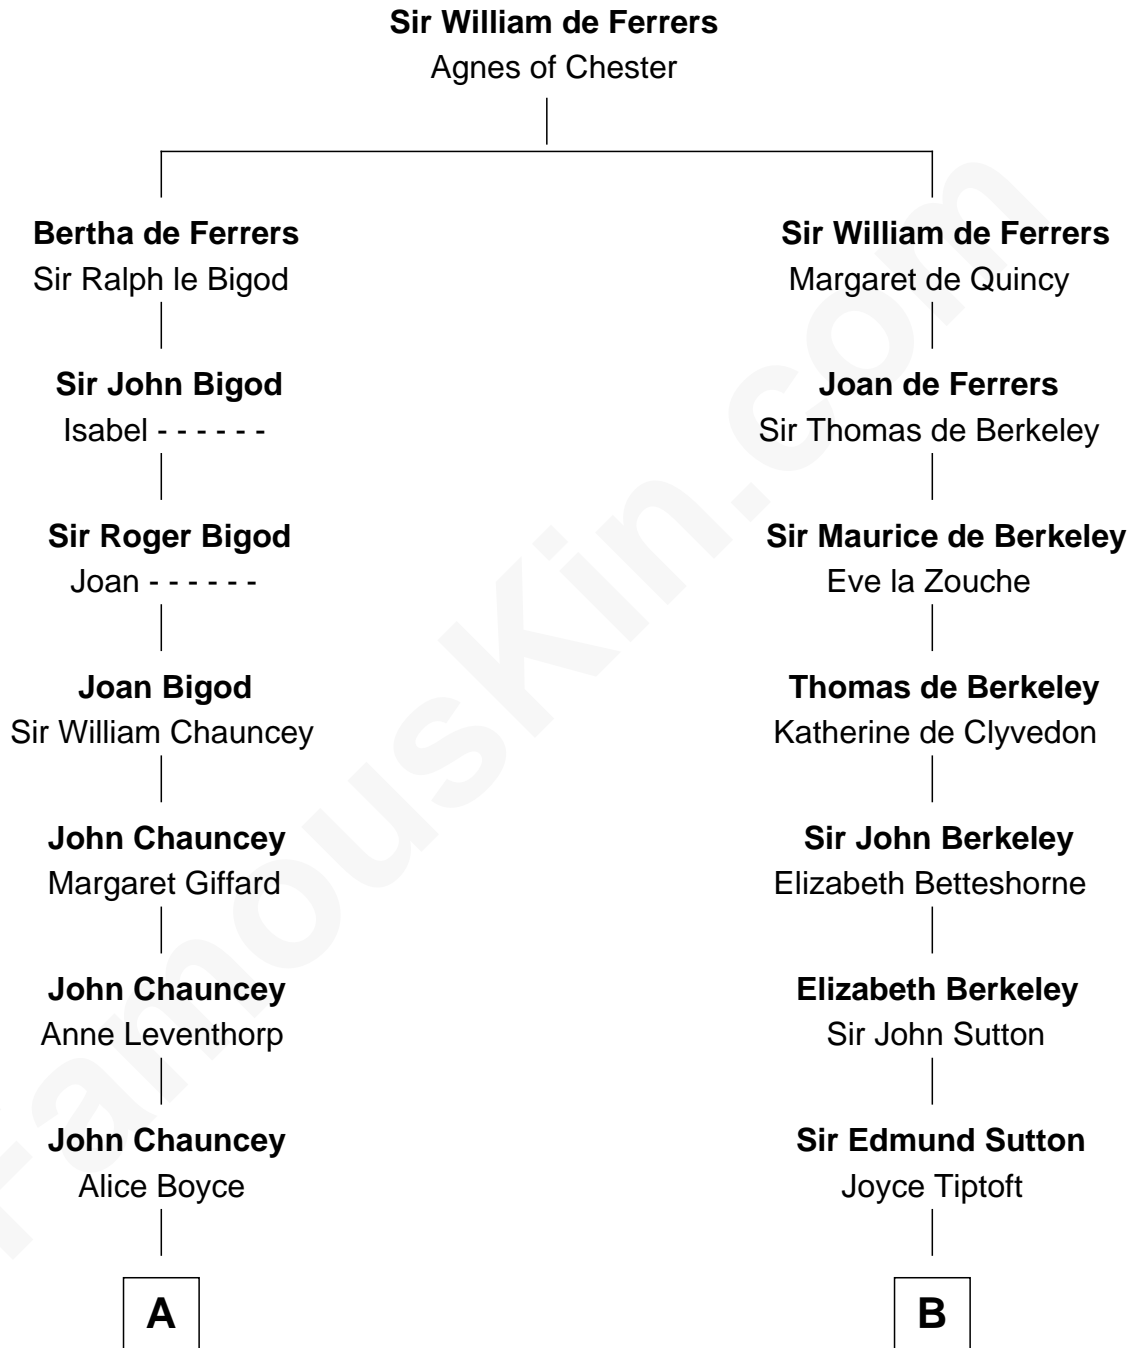

FamousKin.com
Relationship Chart of
Thomas Pynchon
American Novelist

20th cousin 1 time removed of
Humphrey Bogart
Movie Actor

C

William Lyon Pynchon
Annie Payne Cogswell

William Henry Chichele Pynchon
Carrie Susan Moyses

Thomas Ruggles Pynchon
Catherine Frances Bennett

Thomas Pynchon
Novelist

D

Charlotte Sophia Woodbridge
Dyer Perkins

Elizabeth Rogers Perkins
Harvey Humphrey

John Perkins Humphrey
Frances Dewey Churchill

Maud Humphrey
Dr. Belmont Deforest Bogart